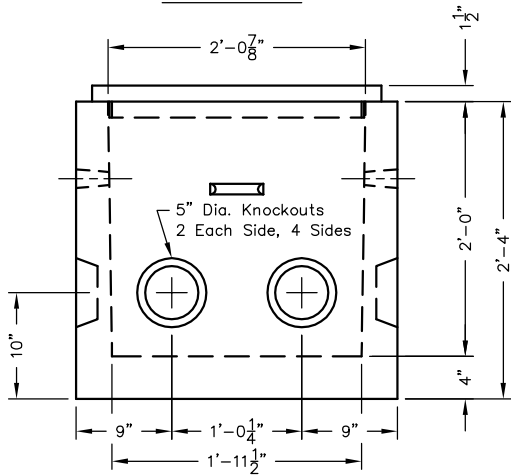

3030-LA

Non Skid Covers Available

FOR DETAILS, SEE REVERSE>>

Items Shown Are Subject To Change Without Notice
Issue Date: April 2016

3030-LA

PLAN VIEW
Cover Not Shown

PLAN VIEW
Shown With Cover

FRONT VIEW

SIDE VIEW

FRONT VIEW

Shown With Optional Solid Base

SIDE VIEW

Shown With Optional Solid Base

SCALE: 3/4"=1'-0"