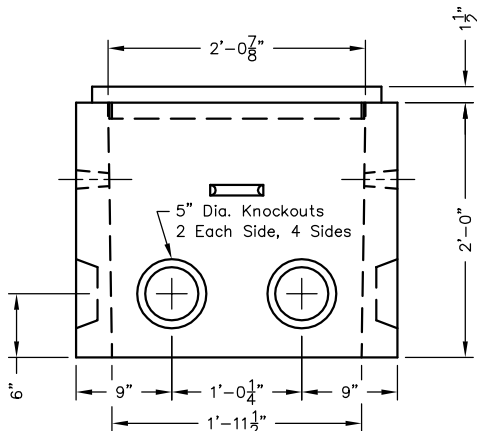

3030-LA

FRONT VIEW

Shown With Optional Solid Base

Shown With Optional Solid Base

SCALE: 3/4"=1'-0"