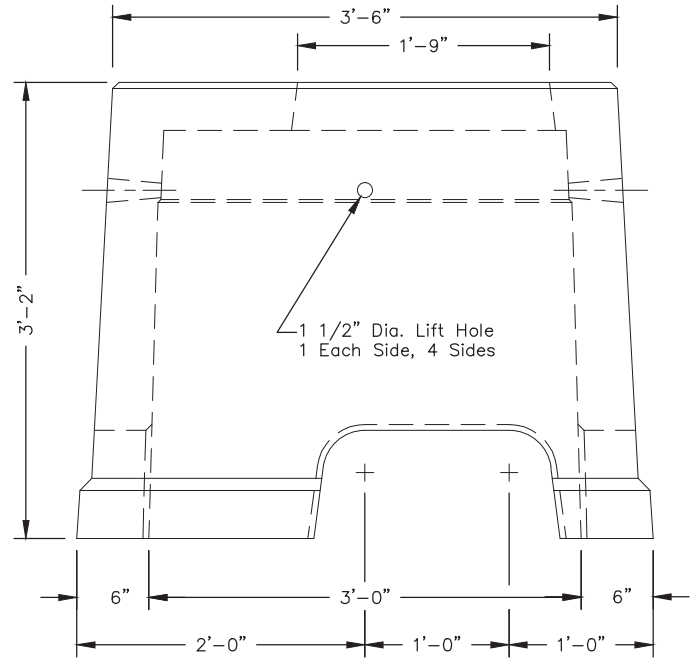

# 3642-PTV

**PLAN VIEW**

**SECTION VIEW**

**SIDE VIEW**

SCALE: 3/4" = 1'-0"