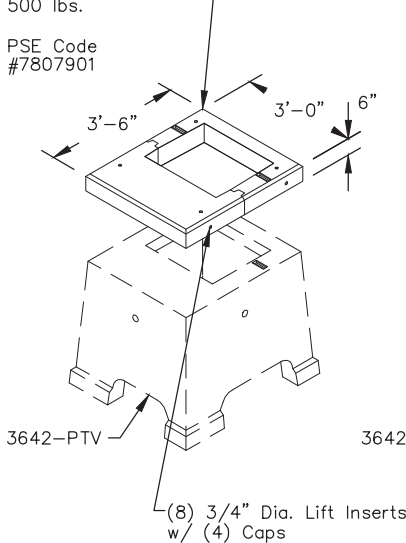

# 3642-PTV

**PADMOUNT  
TRANSFORMER  
VAULT**  
No. 3642-PTV

2,100 lbs.

PSE Code #7662010  
(w/out P-1000 Channels)

**2-PIECE 4" RISER**  
No. 3642-R4

400 lbs. PSE Code #7807900  
(Not Shown)

**2-PIECE 6" RISER**  
No. 3642-R6

500 lbs.

PSE Code #7807901

**OPTIONAL**  
3642-PTV Cover Plate  
PSE Code #7655300

**OPTIONAL VAULT**  
No. 3642-PTV-PSPL  
PSE Code #7663001  
(w/CHANNELS)

Non Skid Covers Available

**FOR DETAILS, SEE REVERSE>>**

# 3642-PTV

**PLAN VIEW**

**SECTION VIEW**

**SIDE VIEW**

SCALE: 3/4" = 1'-0"