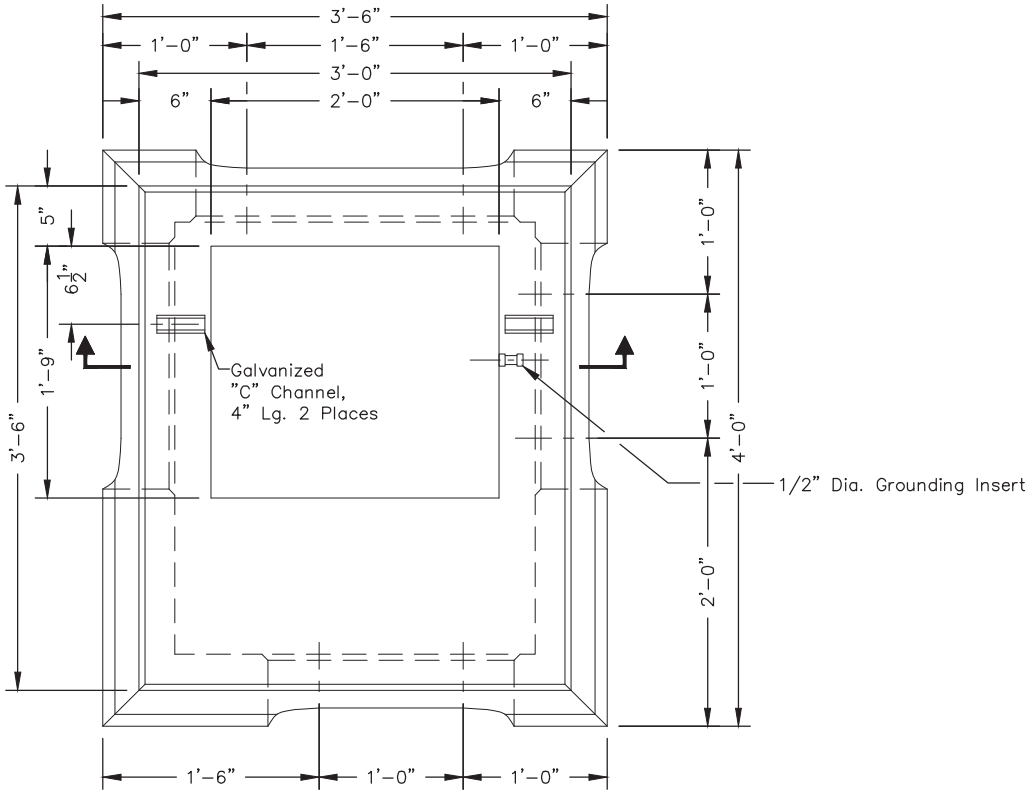

# 3642-PTV

**PADMOUNT  
TRANSFORMER  
VAULT**  
No. 3642-PTV

2,100 lbs.

PSE Code #7662010  
(w/out P-1000 Channels)

**2-PIECE 4" RISER**  
No. 3642-R4

400 lbs. PSE Code #7807900  
(Not Shown)

**2-PIECE 6" RISER**  
No. 3642-R6

500 lbs.

PSE Code #7807901

**OPTIONAL**  
3642-PTV Cover Plate  
PSE Code #7655300

**OPTIONAL VAULT**  
No. 3642-PTV-PSPL  
PSE Code #7663001  
(w/CHANNELS)

Non Skid Covers Available

**FOR DETAILS, SEE REVERSE>>**

# 3642-PTV

**PLAN VIEW**

**SECTION VIEW**

**SIDE VIEW**

SCALE: 3/4" = 1'-0"