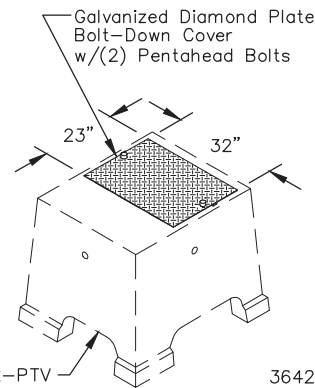

# 3642-PTV

**PADMOUNT  
TRANSFORMER  
VAULT**  
No. 3642-PTV

2,100 lbs.

PSE Code #7662010  
(w/out P-1000 Channels)

**2-PIECE 4" RISER**  
No. 3642-R4

400 lbs. PSE Code #7807900  
(Not Shown)

**2-PIECE 6" RISER**  
No. 3642-R6

500 lbs.

PSE Code #7807901

**OPTIONAL**  
3642-PTV Cover Plate  
PSE Code #7655300

**OPTIONAL VAULT**  
No. 3642-PTV-PSPL  
PSE Code #7663001  
(w/CHANNELS)

Non Skid Covers Available

**FOR DETAILS, SEE REVERSE>>**

# 3642-PTV

**PLAN VIEW**

**SECTION VIEW**

**SIDE VIEW**

SCALE: 3/4" = 1'-0"