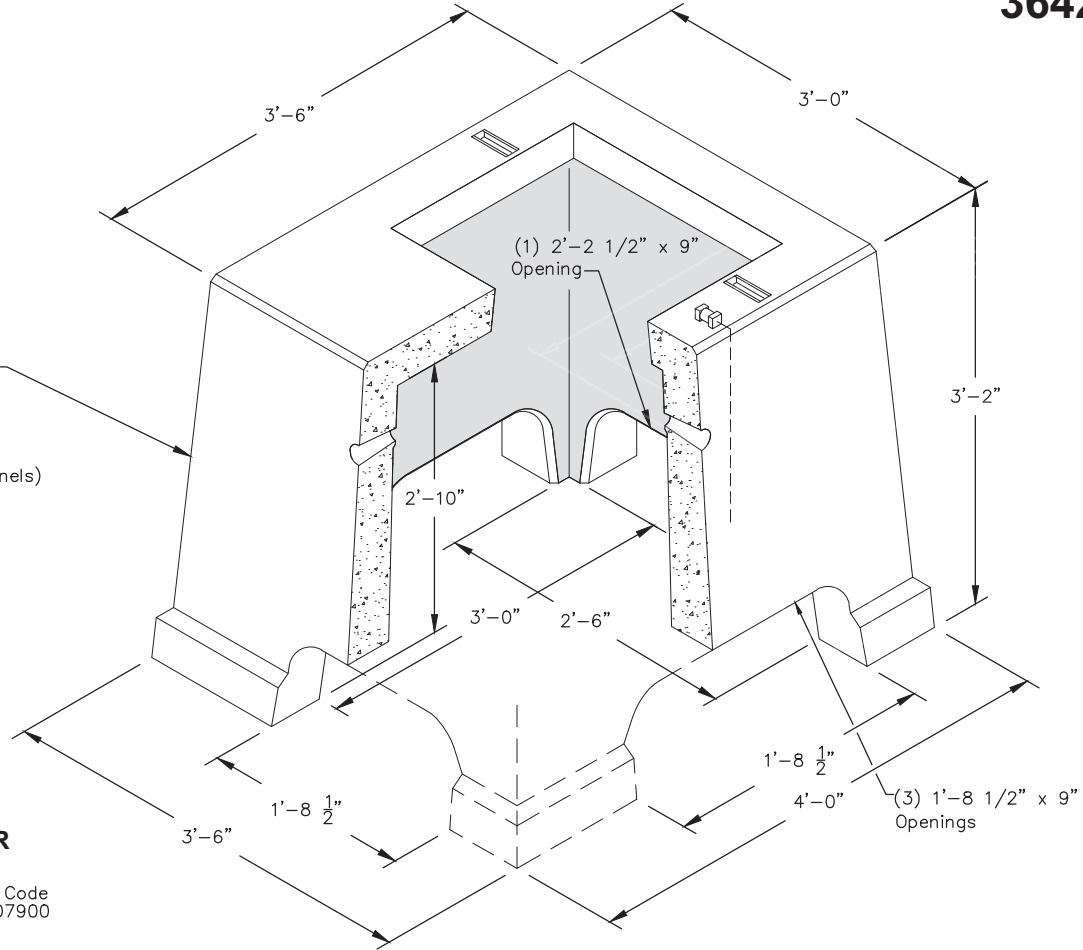

# 3642-PTV

**PADMOUNT  
TRANSFORMER  
VAULT**  
No. 3642-PTV

2,100 lbs.

PSE Code #7662010  
(w/out P-1000 Channels)

**2-PIECE 4" RISER**  
No. 3642-R4

400 lbs. PSE Code #7807900  
(Not Shown)

**2-PIECE 6" RISER**  
No. 3642-R6

500 lbs.

PSE Code #7807901

**OPTIONAL**  
3642-PTV Cover Plate  
PSE Code #7655300

**OPTIONAL VAULT**  
No. 3642-PTV-PSPL  
PSE Code #7663001  
(w/CHANNELS)

Non Skid Covers Available

**FOR DETAILS, SEE REVERSE>>**

# 3642-PTV

**PLAN VIEW**

**SECTION VIEW**

**SIDE VIEW**

SCALE: 3/4" = 1'-0"