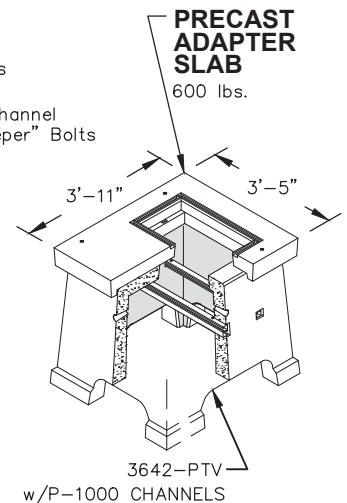

# 3642-PTV

**PADMOUNT  
TRANSFORMER  
VAULT**  
No. 3642-PTV

2,100 lbs.

PSE Code #7662010  
(w/out P-1000 Channels)

**2-PIECE 4" RISER**  
No. 3642-R4

400 lbs. PSE Code #7807900  
(Not Shown)

**2-PIECE 6" RISER**  
No. 3642-R6

500 lbs.

PSE Code #7807901

**OPTIONAL**  
3642-PTV Cover Plate  
PSE Code #7655300

**OPTIONAL VAULT**  
No. 3642-PTV-PSPL  
PSE Code #7663001  
(w/CHANNELS)

Non Skid Covers Available

**FOR DETAILS, SEE REVERSE>>**

# 3642-PTV

**PLAN VIEW**

**SECTION VIEW**

**SIDE VIEW**

SCALE: 3/4" = 1'-0"