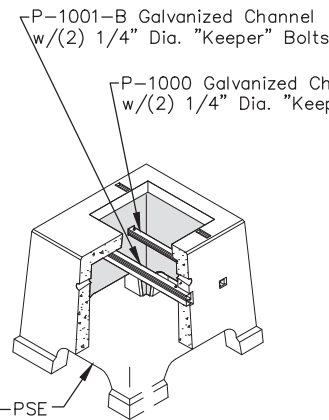

# 3642-PTV

**PADMOUNT  
TRANSFORMER  
VAULT**  
No. 3642-PTV

2,100 lbs.

PSE Code #7662010  
(w/out P-1000 Channels)

**2-PIECE 4" RISER**  
No. 3642-R4

400 lbs. PSE Code #7807900  
(Not Shown)

**2-PIECE 6" RISER**  
No. 3642-R6

500 lbs.

PSE Code #7807901

**OPTIONAL**  
3642-PTV Cover Plate  
PSE Code #7655300

**OPTIONAL VAULT**  
No. 3642-PTV-PSPL  
PSE Code #7663001  
(w/CHANNELS)

Non Skid Covers Available

**FOR DETAILS, SEE REVERSE>>**

# 3642-PTV

**PLAN VIEW**

**SECTION VIEW**

**SIDE VIEW**

SCALE: 3/4" = 1'-0"