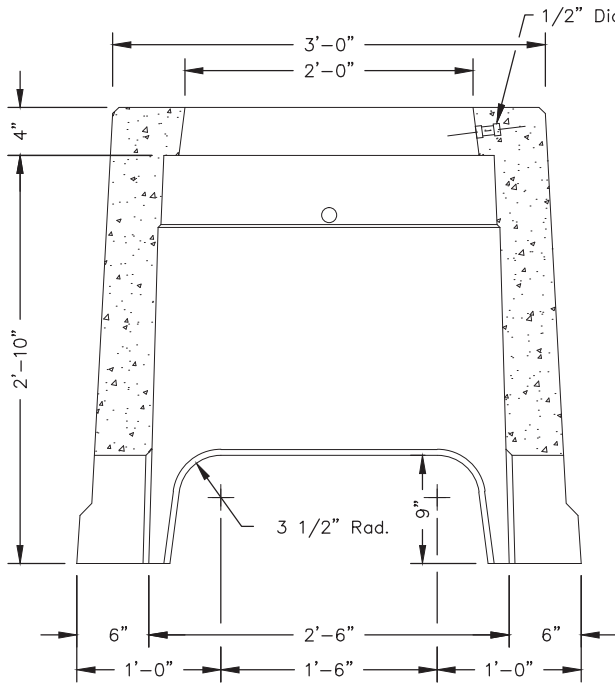

# 3642-PTV

**PADMOUNT  
TRANSFORMER  
VAULT**  
No. 3642-PTV

2,100 lbs.

PSE Code #7662010  
(w/out P-1000 Channels)

**2-PIECE 4" RISER**  
No. 3642-R4

400 lbs. PSE Code #7807900  
(Not Shown)

**2-PIECE 6" RISER**  
No. 3642-R6

500 lbs.

PSE Code #7807901

**OPTIONAL**  
3642-PTV Cover Plate  
PSE Code #7655300

**OPTIONAL VAULT**  
No. 3642-PTV-PSPL  
PSE Code #7663001  
(w/CHANNELS)

Non Skid Covers Available

**FOR DETAILS, SEE REVERSE>>**

# 3642-PTV

**PLAN VIEW**

**SECTION VIEW**

**SIDE VIEW**

SCALE: 3/4" = 1'-0"