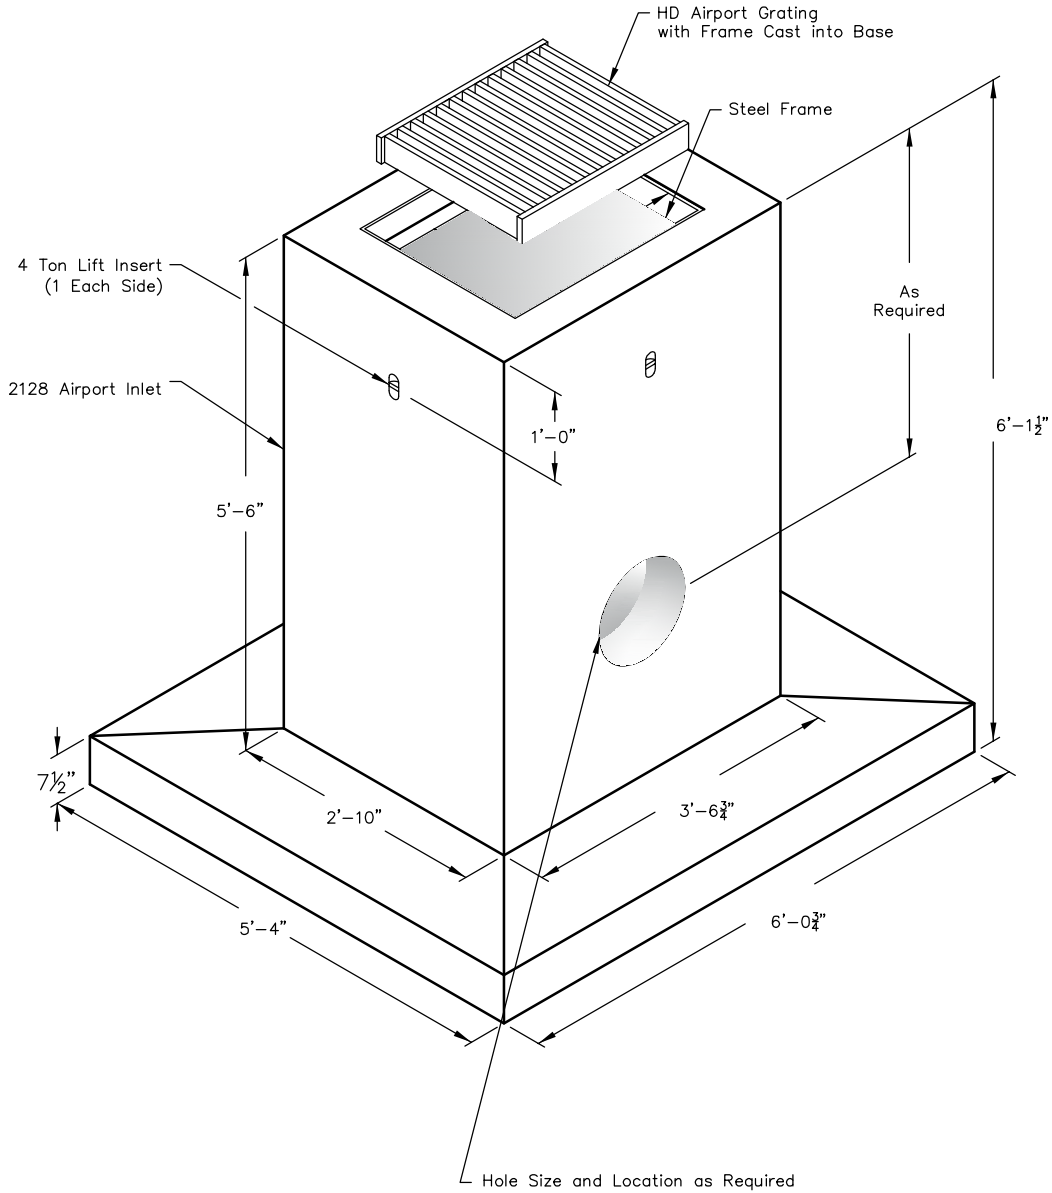

2128 AIRPORT INLET

 Oldcastle Precast® PO Box 323, Wilsonville, Oregon 97070-0323 Tel: (503) 682-2844 Fax: (503) 682-2657	2128 AIRPORT INLET	2128 AIRPORT INLET 100 KIP
	File Name: 020-2128-AIRPORT	
	Issue Date: 2016	
	oldcastleprecast.com/wilsonville	