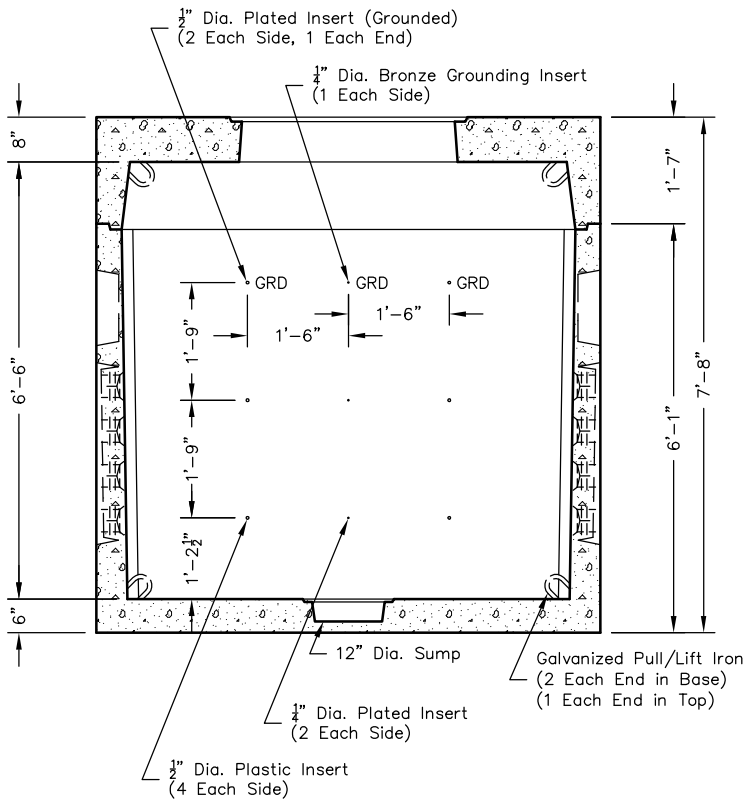

FRONTIER 4 x 6.5 PULL BOX

Note:
 - Frontier racking not shown.
 - Interior Painted "White".

Note: Designed for 0 to 5'-0" of Cover

 PO Box 323, Wilsonville, Oregon 97070-0323 Tel: (503) 682-2844 Fax: (503) 682-2657	FRONTIER 4 x 6.5 PB	FRONTIER 4 x 6.5 PULL BOX FRONTIER CODE: 180014
	File Name: 020-466FRONTIER-PB	
	Issue Date: 2016	
	oldcastleprecast.com/wilsonville	

FRONTIER 4 x 6.5 PULL BOX

PLAN VIEW

SECTION AA

End View

PO Box 323, Wilsonville, Oregon 97070-0323
Tel: (503) 682-2844 Fax: (503) 682-2657

FRONTIER 4 x 6.5 PB

File Name: 020-466FRONTIER-PB

Issue Date: 2016

oldcastleprecast.com/wilsonville

**FRONTIER 4 x 6.5
PULL BOX
FRONTIER CODE: 180014**