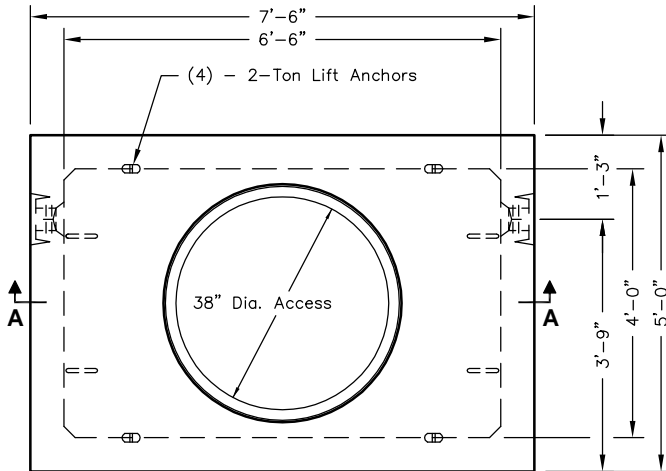

FRONTIER 4 x 6.5 PULL BOX

PLAN VIEW

SECTION AA

End View

PO Box 323, Wilsonville, Oregon 97070-0323
Tel: (503) 682-2844 Fax: (503) 682-2657

FRONTIER 4 x 6.5 PB

File Name: 020-466FRONTIER-PB

Issue Date: 2016

oldcastleprecast.com/wilsonville

**FRONTIER 4 x 6.5
PULL BOX
FRONTIER CODE: 180014**