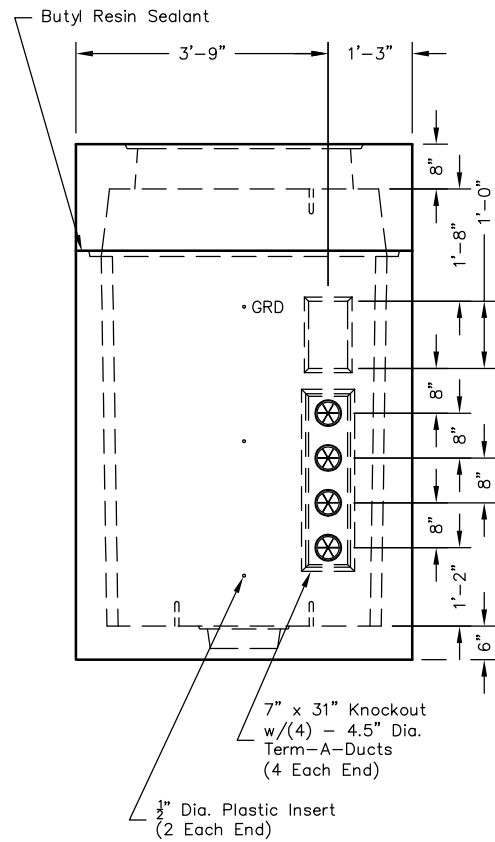

FRONTIER 4 x 6.5 PULL BOX

Note:
 - Frontier racking not shown.
 - Interior Painted "White".

Note: Designed for 0 to 5'-0" of Cover

 PO Box 323, Wilsonville, Oregon 97070-0323 Tel: (503) 682-2844 Fax: (503) 682-2657	FRONTIER 4 x 6.5 PB	FRONTIER 4 x 6.5 PULL BOX FRONTIER CODE: 180014
	File Name: 020-466FRONTIER-PB	
	Issue Date: 2016	
	oldcastleprecast.com/wilsonville	

FRONTIER 4 x 6.5 PULL BOX

PLAN VIEW

SECTION AA

End View

PO Box 323, Wilsonville, Oregon 97070-0323
Tel: (503) 682-2844 Fax: (503) 682-2657

FRONTIER 4 x 6.5 PB

File Name: 020-466FRONTIER-PB

Issue Date: 2016

oldcastleprecast.com/wilsonville

**FRONTIER 4 x 6.5
PULL BOX
FRONTIER CODE: 180014**