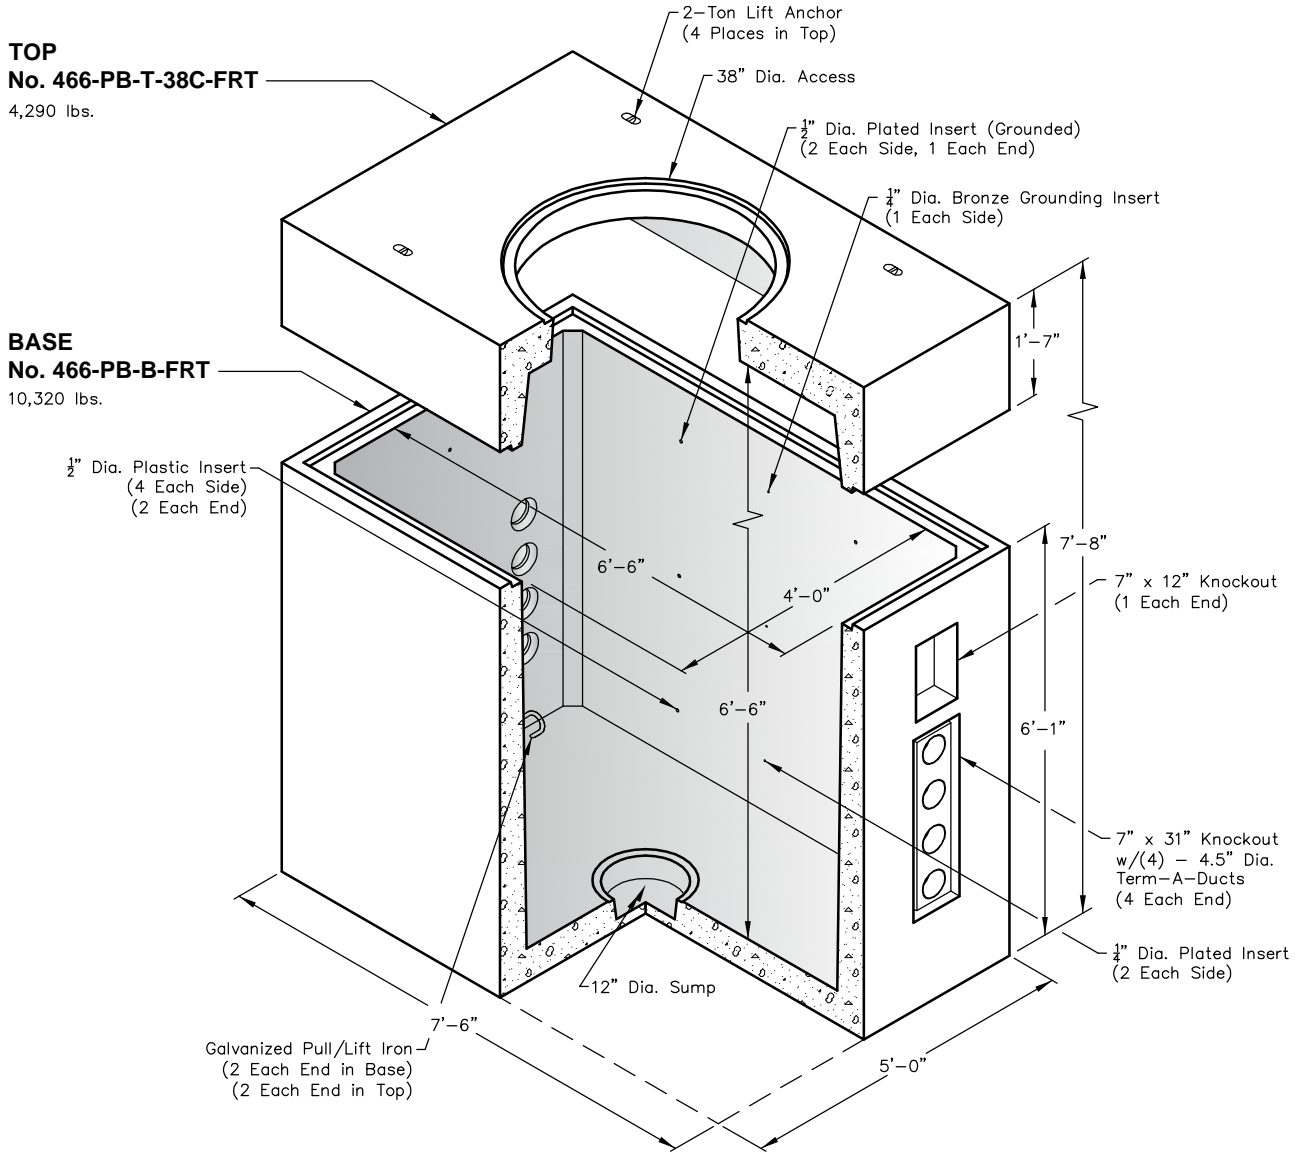

FRONTIER 4 x 6.5 PULL BOX

Note:
 - Frontier racking not shown.
 - Interior Painted "White".

Note: Designed for 0 to 5'-0" of Cover

 PO Box 323, Wilsonville, Oregon 97070-0323 Tel: (503) 682-2844 Fax: (503) 682-2657	FRONTIER 4 x 6.5 PB	FRONTIER 4 x 6.5 PULL BOX FRONTIER CODE: 180014
	File Name: 020-466FRONTIER-PB	
	Issue Date: 2016	
	oldcastleprecast.com/wilsonville	

FRONTIER 4 x 6.5 PULL BOX

PLAN VIEW

SECTION AA

End View

PO Box 323, Wilsonville, Oregon 97070-0323
Tel: (503) 682-2844 Fax: (503) 682-2657

FRONTIER 4 x 6.5 PB

File Name: 020-466FRONTIER-PB

Issue Date: 2016

oldcastleprecast.com/wilsonville

**FRONTIER 4 x 6.5
PULL BOX
FRONTIER CODE: 180014**