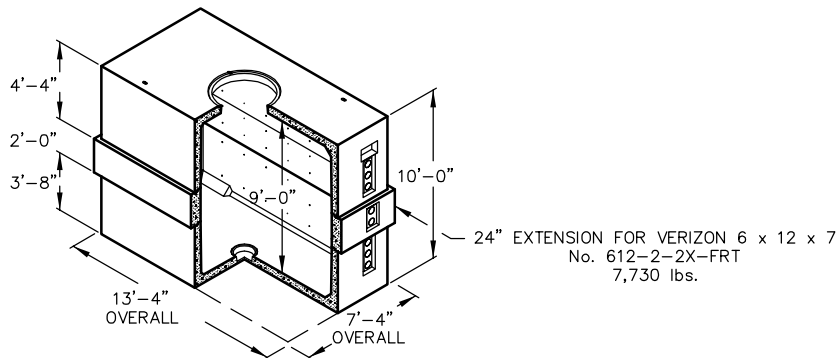

FRONTIER 6 x 12

TOP

No. 612-2-T-38C-FRT
16,260 lbs.

Frontier 6 x 12 x 7
Frontier Item Code: 180018 / 180019

BASE

No. 612-2-B-FRT
14,740 lbs.

OPTIONAL Frontier 6 x 12 x 9

Frontier Item Code: 180020 / 180021

Note:
- Frontier racking not shown.
- Interior Painted "White".

Note: Designed for 0 to 5'-0" of Cover

 <p>PO Box 323, Wilsonville, Oregon 97070-0323 Tel: (503) 682-2844 Fax: (503) 682-2657</p>	<p>FRONTIER 6 x 12</p>	<p>FRONTIER 6 x 12 x 7 / 9</p>
	<p>File Name: 020-612FRONTIER</p>	<p>FRONTIER: 180018 / 180019</p>
	<p>Issue Date: 2016</p>	<p>FRONTIER: 180020 / 180021</p>
	<p>oldcastleprecast.com/wilsonville</p>	