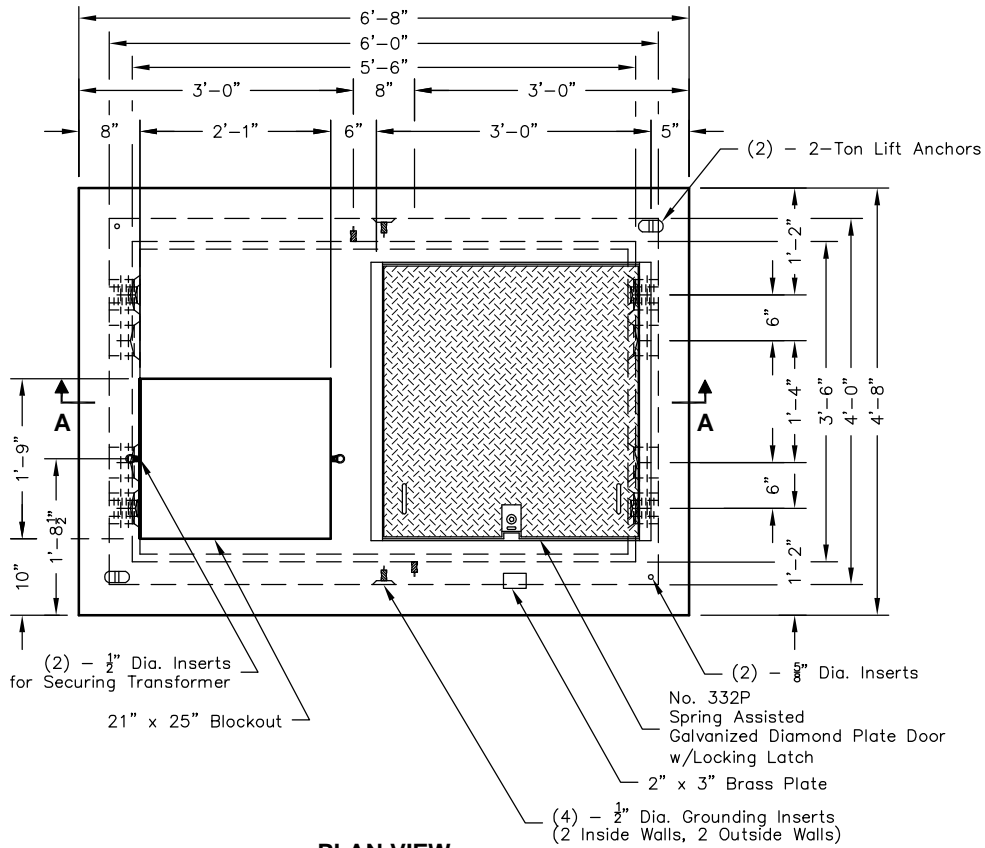

644-4-PGE

PLAN VIEW