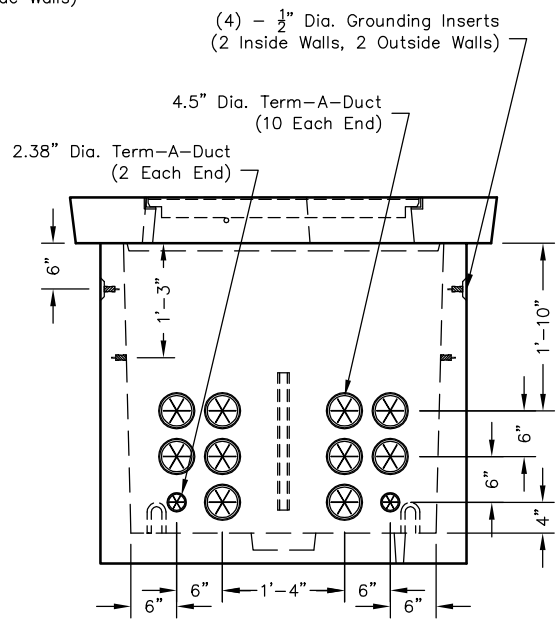

END VIEW

PGE L26100 1-5-12

  PO Box 323, Wilsonville, Oregon 97070-0323 Tel: (503) 682-2844 Fax: (503) 682-2657	644-4-PGE	644-4-PGE 48 x 72 x 48
	File Name: 020-644PGE4	
	Issue Date: 2018	
	oldcastleprecast.com/wilsonville