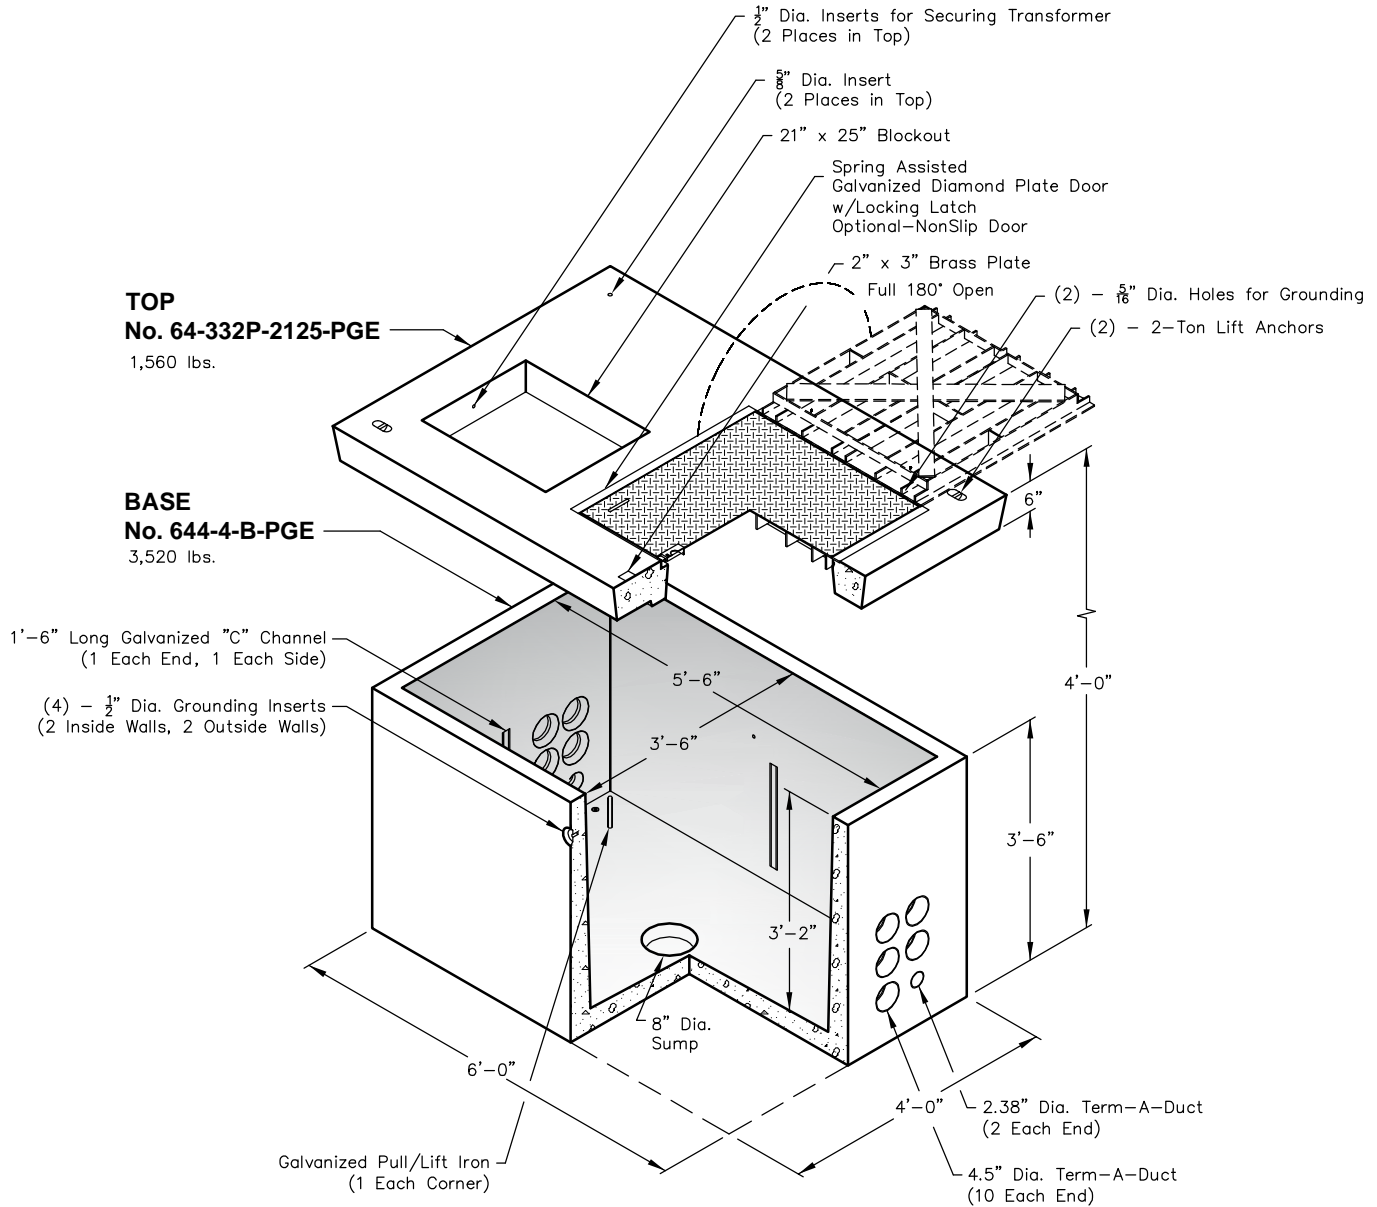

## Single Phase Padmount Transformer Vault w/Access - All Sizes (Multi-Family Design - Low Profile)

Note: Designed for 0 to 5'-0" of Cover

PGE L26100 1-5-12

PO Box 323, Wilsonville, Oregon 97070-0323  
Tel: (503) 682-2844 Fax: (503) 682-2657

**644-4-PGE**

File Name: 020-644PGE4

Issue Date: 2018

[oldcastleprecast.com/wilsonville](http://oldcastleprecast.com/wilsonville)

**644-4-PGE**  
**48 x 72 x 48**