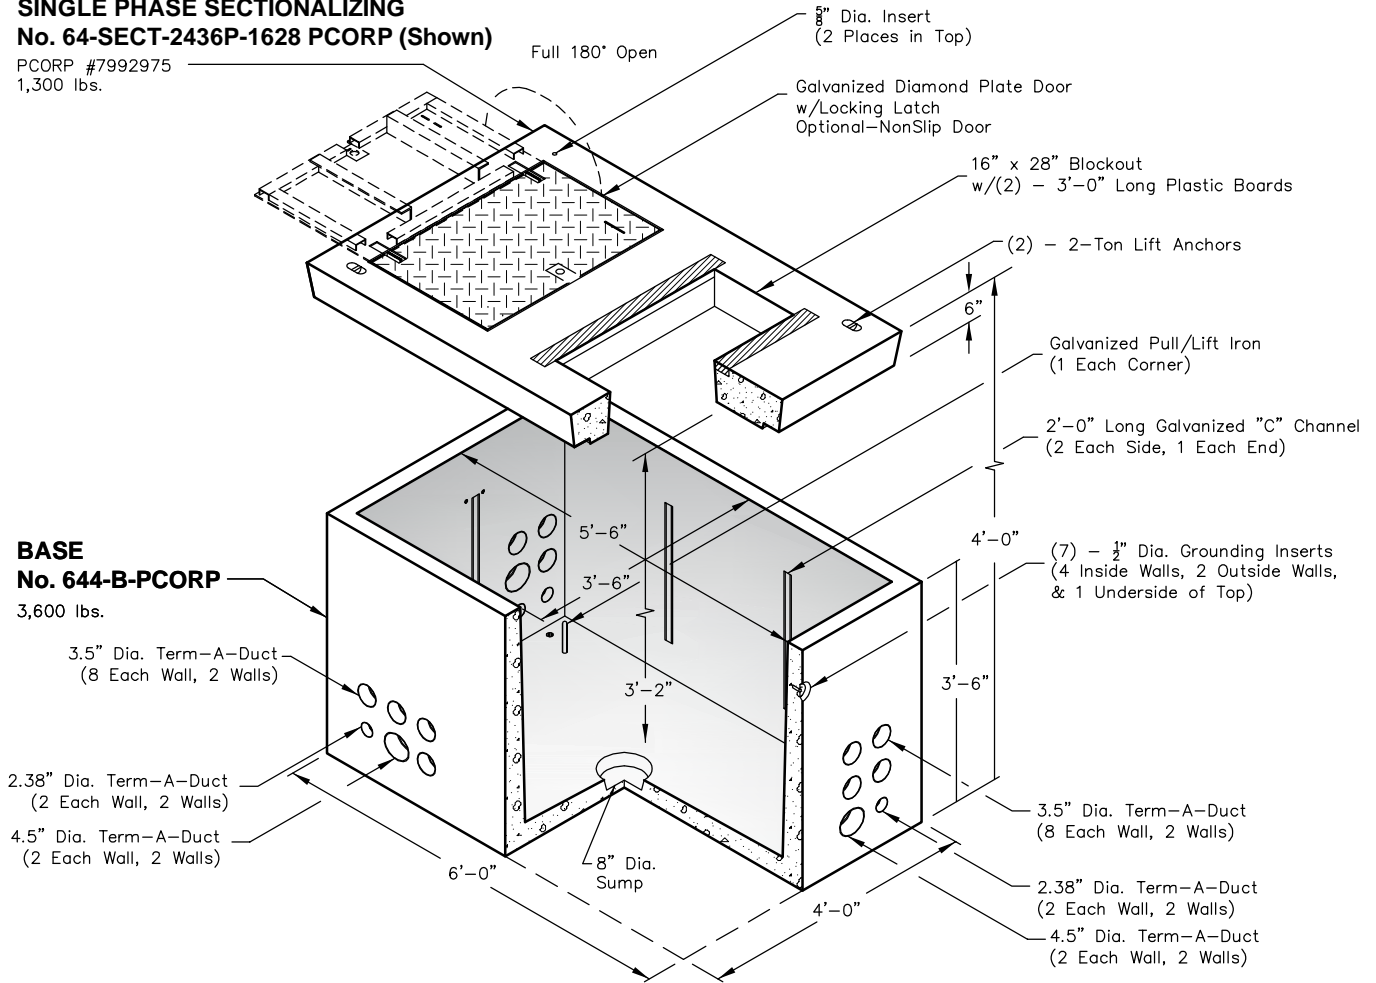

# 644-SECT-PCORP

4 x 6, Single Phase Sectionalizing Cabinet Padvault, Stock Item 7992975

### SINGLE PHASE SECTIONALIZING No. 64-SECT-2436P-1628 PCORP (Shown)

PCORP #7992975  
1,300 lbs.

Note: Designed for 0 to 5'-0" of Cover

PCORP ZG616 11-1-13

PO Box 323, Wilsonville, Oregon 97070-0323  
Tel: (503) 682-2844 Fax: (503) 682-2657