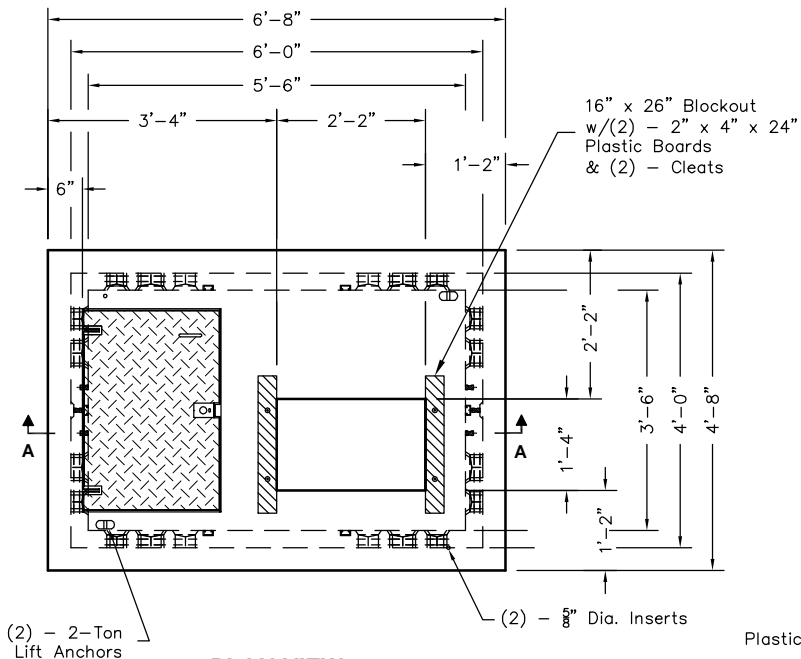

644-TRANS-PCORP

PLAN VIEW

No. 64-TRANS-2436P-1626-0
PCORP #7992977