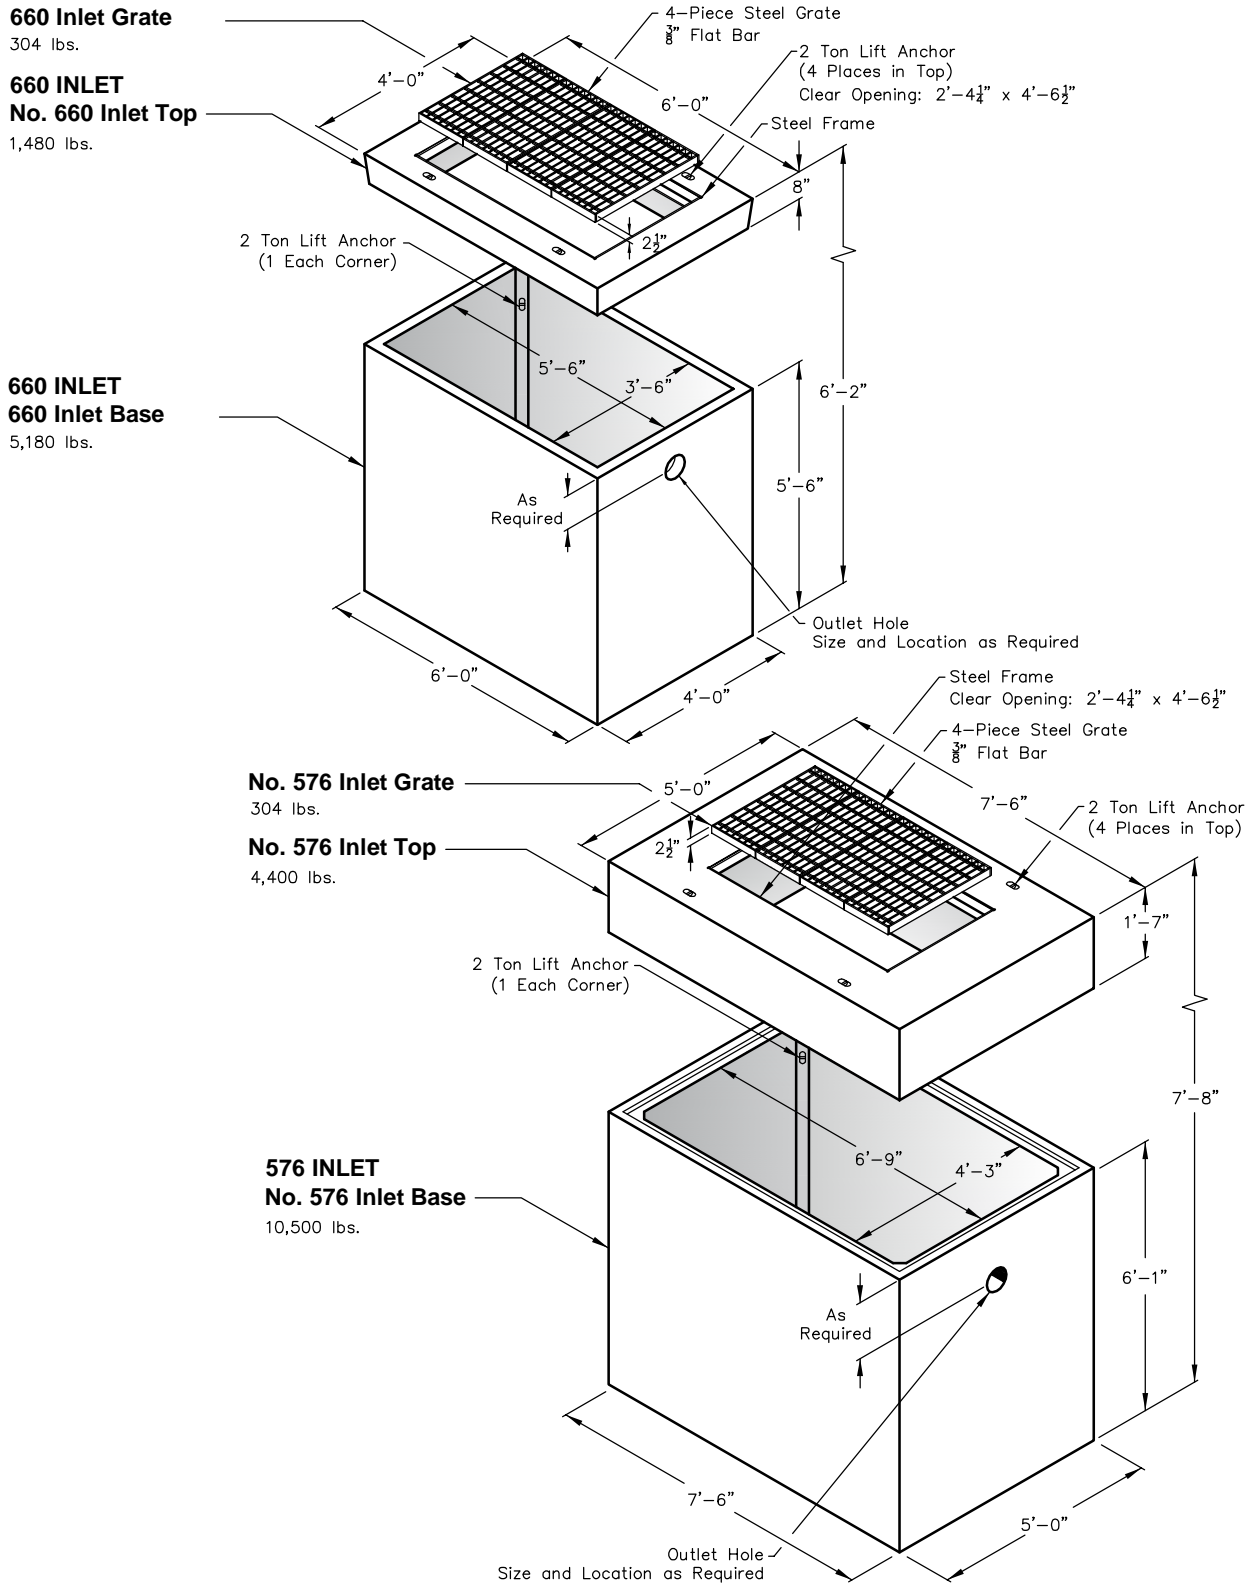

660 / 576 INLETS

 Oldcastle Precast® PO Box 323, Wilsonville, Oregon 97070-0323 Tel: (503) 682-2844 Fax: (503) 682-2657	660/576 INLETS	660 INLET 576 INLET
	File Name: 020-660-576-INLET	
	Issue Date: 2016	
	oldcastleprecast.com/wilsonville	