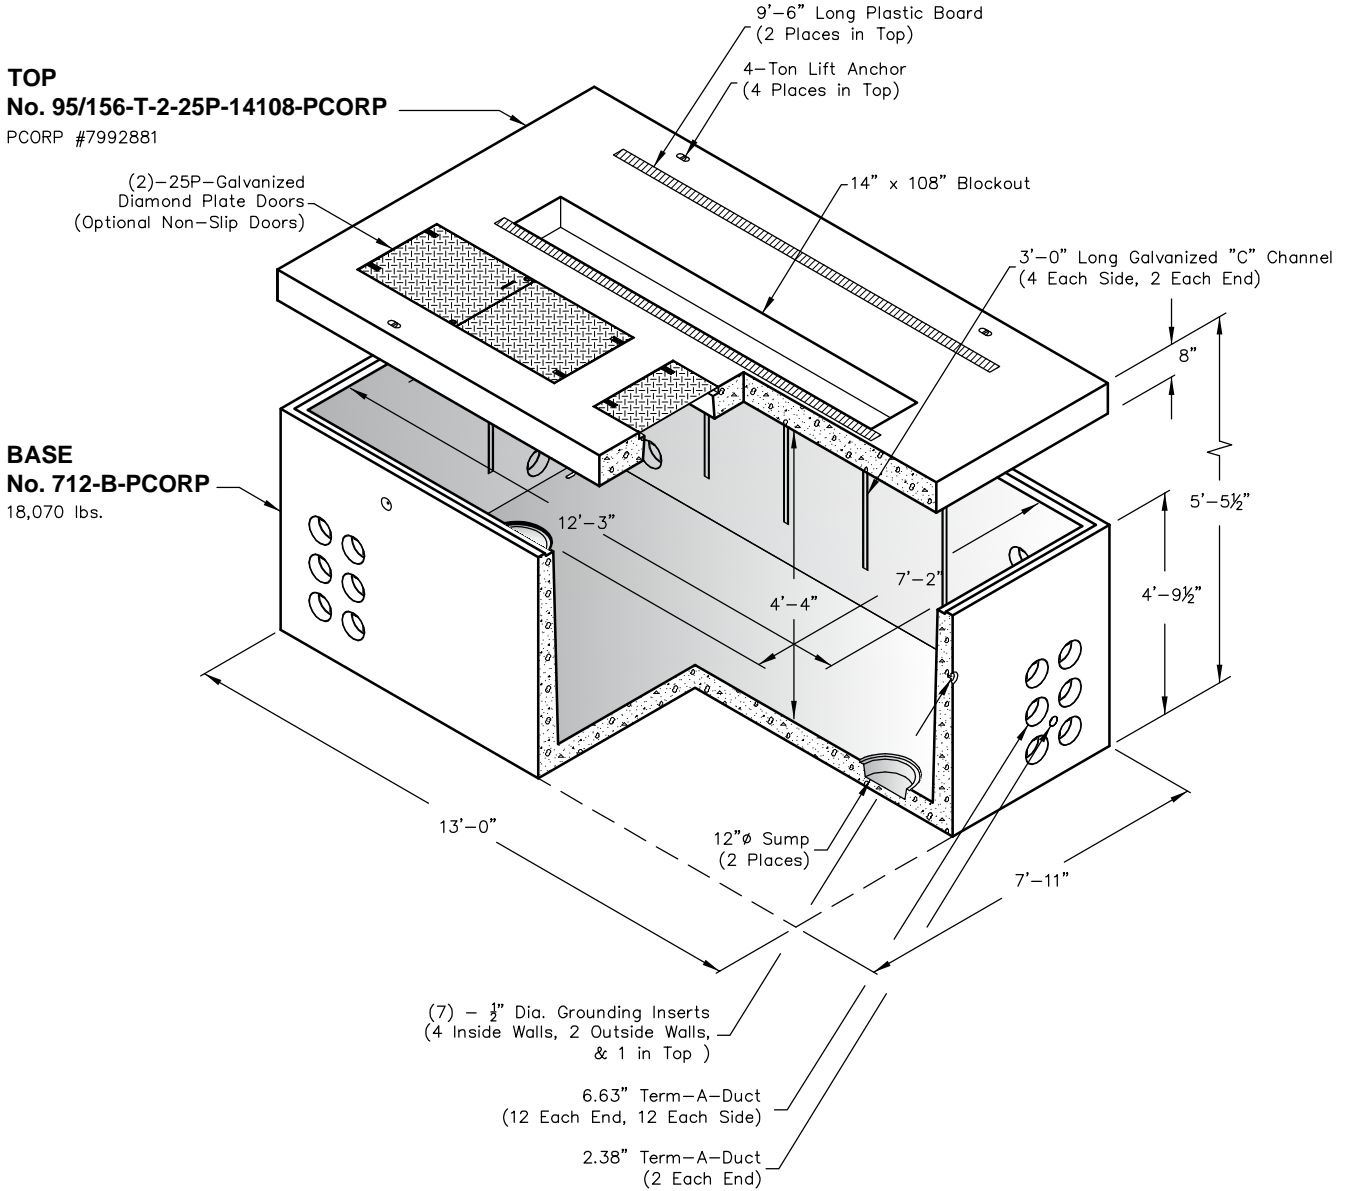

712-FUSE-PCORP

7 x 12, 15/25 kV, 600 Amp, 3-Phase Fusing Cabinet Padvault, Stock Item 7992881

Note: Designed for 0 to 5'-0" of Cover

PCORP ZG711 7-13-12
PCORP ZG551 5-8-12

 <p>PO Box 323, Wilsonville, Oregon 97070-0323 Tel: (503) 682-2844 Fax: (503) 682-2657</p>	<p>712-FUSE-PCORP</p>	<p>712-FUSE-PCORP 7 x 12 PACIFICORP</p>
	File Name: 020-712FUSE-PCORP	
	Issue Date: 2018	
	oldcastleprecast.com/wilsonville	