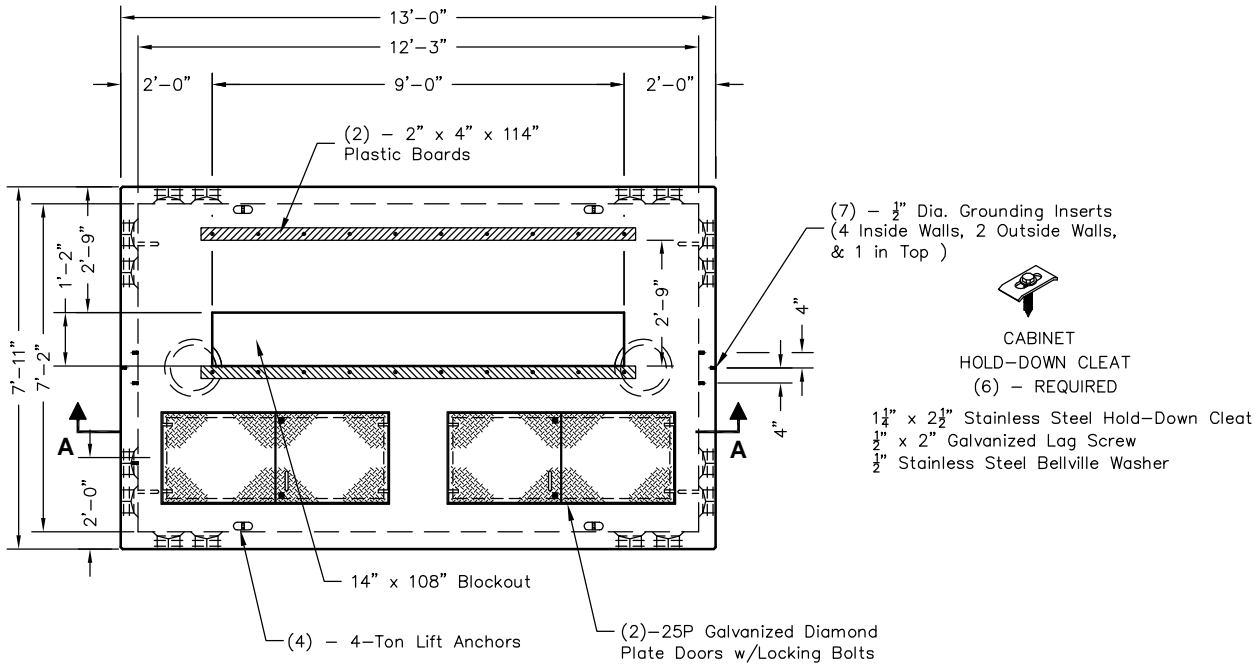

712-FUSE-PCORP

7 x 12, 15/25 kV, 600 Amp, 3-Phase Fusing Cabinet Padvault, Stock Item 7992881

Note: Designed for 0 to 5'-0" of Cover

PCORP ZG711 7-13-12
PCORP ZG551 5-8-12

 <p>PO Box 323, Wilsonville, Oregon 97070-0323 Tel: (503) 682-2844 Fax: (503) 682-2657</p>	<p>712-FUSE-PCORP</p>	<p>712-FUSE-PCORP 7 x 12 PACIFICORP</p>
	File Name: 020-712FUSE-PCORP	
	Issue Date: 2018	
	oldcastleprecast.com/wilsonville	

712-FUSE-PCORP

PLAN VIEW

No. 95/156-T-2-25P-14108
(3-PHASE FUSING TOP)
PCORP #7992881

PCORP ZG711 7-13-12
PCORP ZG551 5-8-12

PO Box 323, Wilsonville, Oregon 97070-0323
Tel: (503) 682-2844 Fax: (503) 682-2657