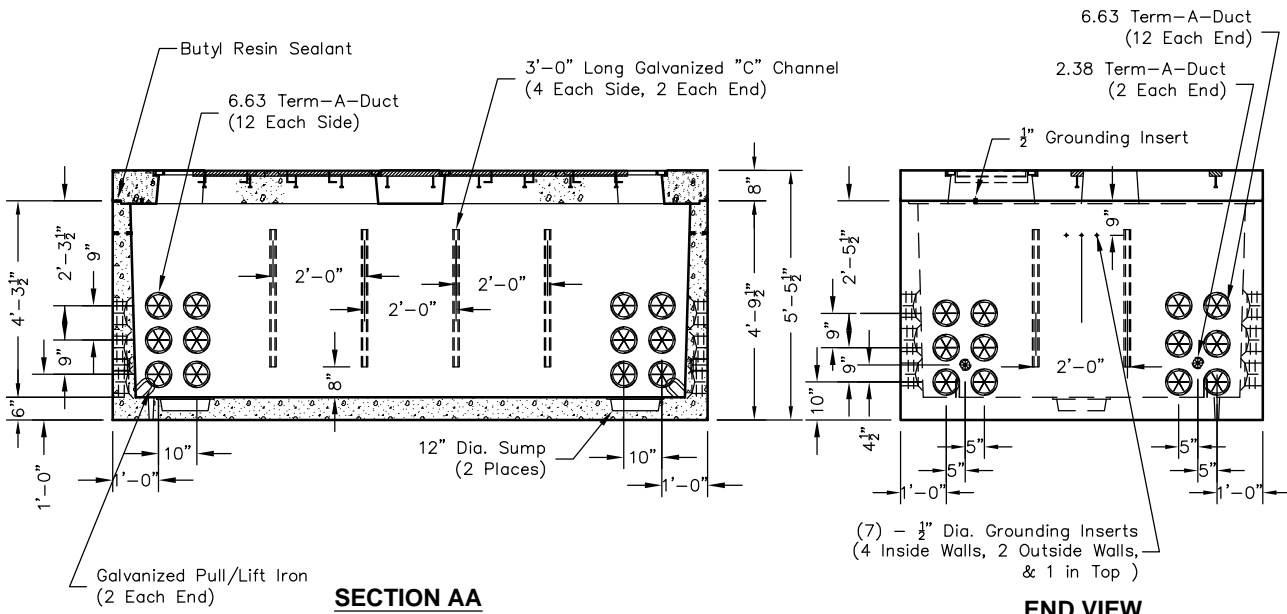

712-FUSE-PCORP

7 x 12, 15/25 kV, 600 Amp, 3-Phase Fusing Cabinet Padvault, Stock Item 7992881

Note: Designed for 0 to 5'-0" of Cover

PCORP ZG711 7-13-12
PCORP ZG551 5-8-12

 <p>PO Box 323, Wilsonville, Oregon 97070-0323 Tel: (503) 682-2844 Fax: (503) 682-2657</p>	<p>712-FUSE-PCORP</p>	<p>712-FUSE-PCORP 7 x 12 PACIFICORP</p>
	File Name: 020-712FUSE-PCORP	
	Issue Date: 2018	
	oldcastleprecast.com/wilsonville	

712-FUSE-PCORP

PLAN VIEW

No. 95/156-T-2-25P-14108
(3-PHASE FUSING TOP)
PCORP #7992881

PCORP ZG711 7-13-12
PCORP ZG551 5-8-12

PO Box 323, Wilsonville, Oregon 97070-0323
Tel: (503) 682-2844 Fax: (503) 682-2657