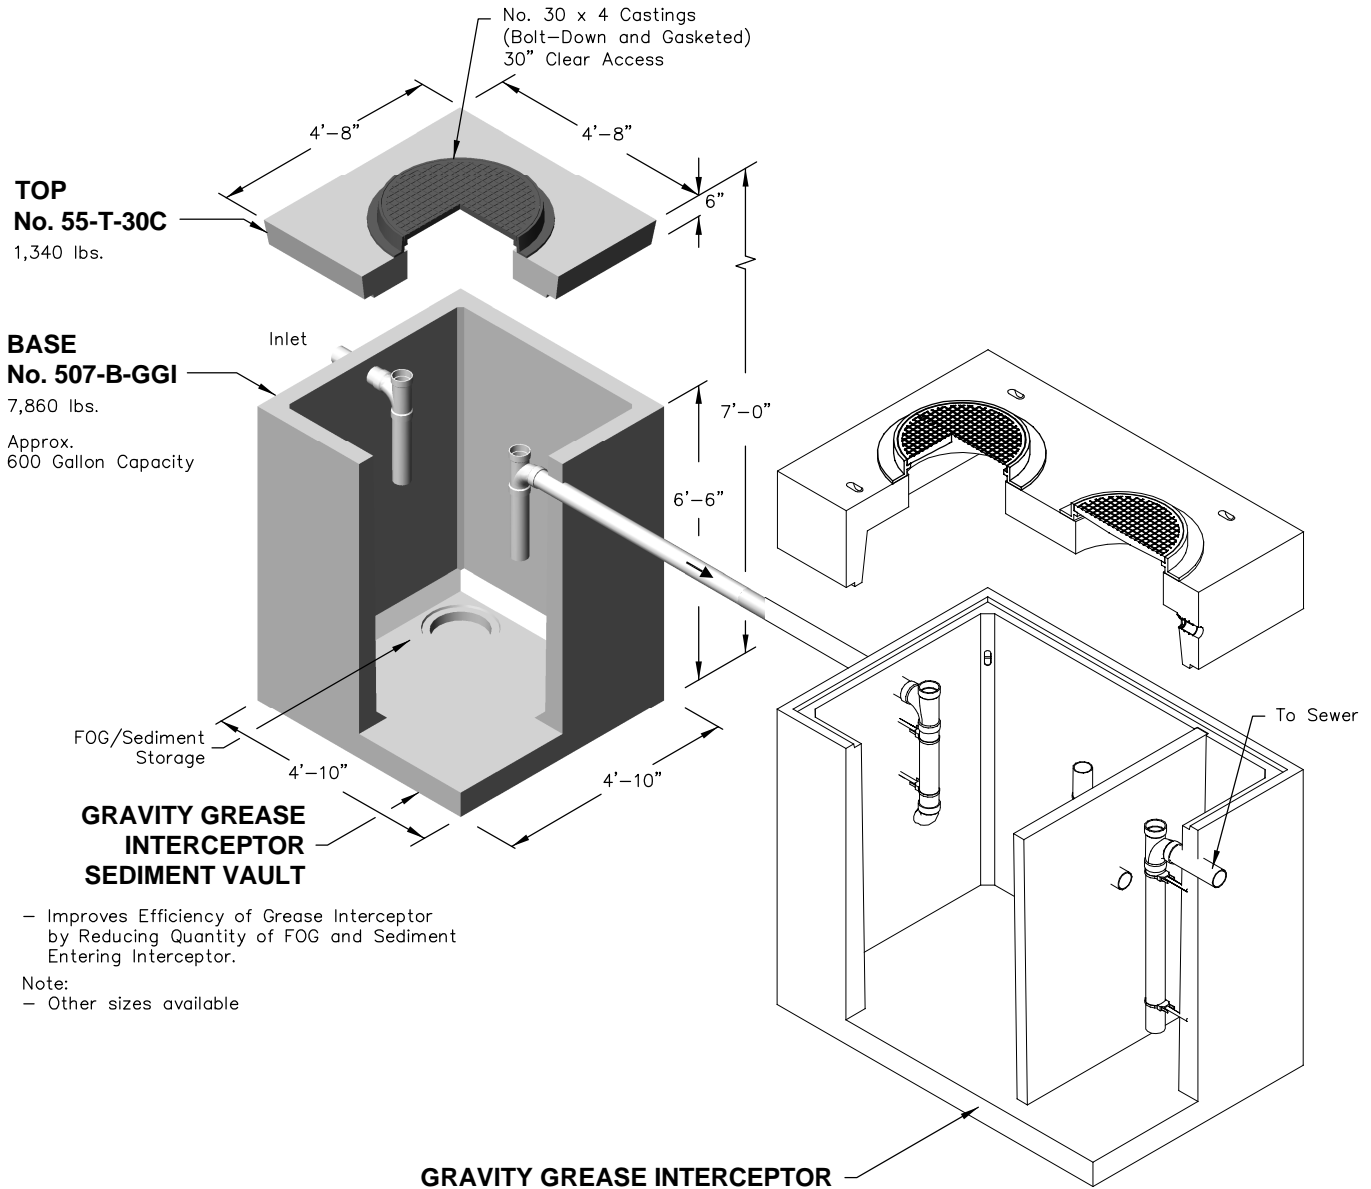

# GRAVITY GREASE INTERCEPTOR SEDIMENT VAULT

 <b>Oldcastle Precast®</b> PO Box 323, Wilsonville, Oregon 97070-0323 Tel: (503) 682-2844 Fax: (503) 682-2657	<b>GGI SEDIMENT VAULT</b>	<b>GRAVITY GREASE INTERCEPTOR SEDIMENT VAULT</b>
	File Name: 020-GGI SEDIMENT VAULT	
	Issue Date: 2016	
	<a href="http://oldcastleprecast.com/wilsonville">oldcastleprecast.com/wilsonville</a>	