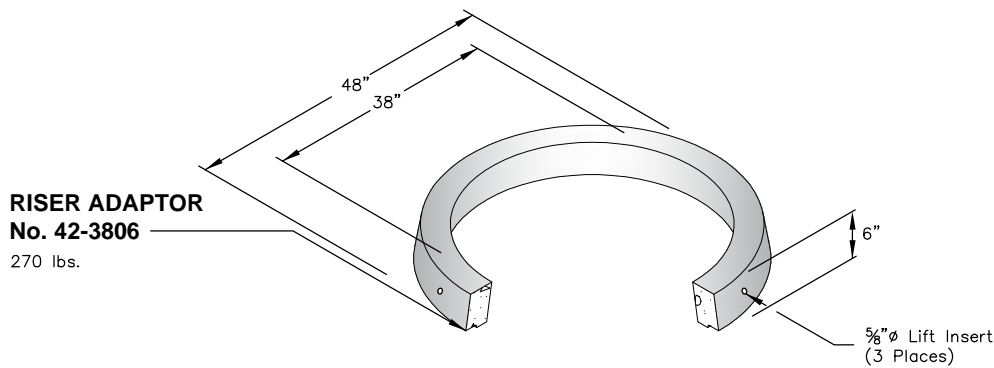

RISER ADAPTORS

 Oldcastle Precast® PO Box 323, Wilsonville, Oregon 97070-0323 Tel: (503) 682-2844 Fax: (503) 682-2657	RISER ADAPTORS	38" / 42" RISER ADAPTORS
	File Name: 020-RNDADPT	
	Issue Date: 2016	
	oldcastleprecast.com/wilsonville	