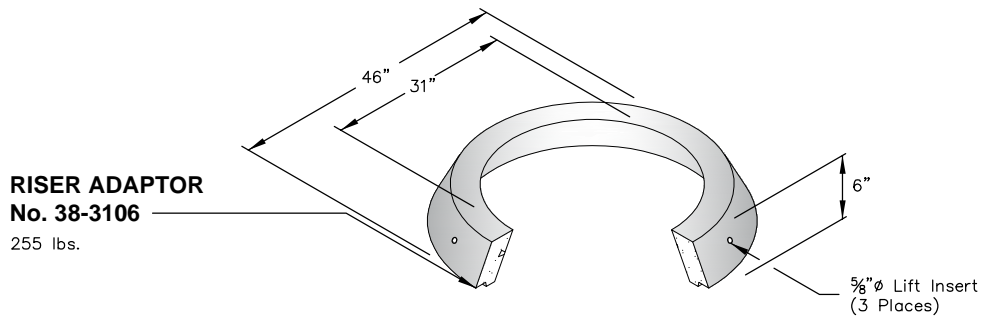

RISER ADAPTORS

 Oldcastle Precast® PO Box 323, Wilsonville, Oregon 97070-0323 Tel: (503) 682-2844 Fax: (503) 682-2657	RISER ADAPTORS	38" / 42" RISER ADAPTORS
	File Name: 020-RNDADPT	
	Issue Date: 2016	
	oldcastleprecast.com/wilsonville	