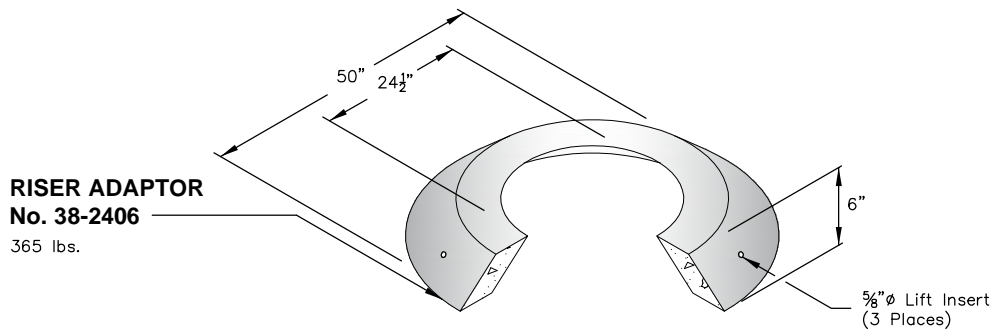

RISER ADAPTORS

 Oldcastle Precast® PO Box 323, Wilsonville, Oregon 97070-0323 Tel: (503) 682-2844 Fax: (503) 682-2657	RISER ADAPTORS	38" / 42" RISER ADAPTORS
	File Name: 020-RNDADPT	
	Issue Date: 2016	
	oldcastleprecast.com/wilsonville	