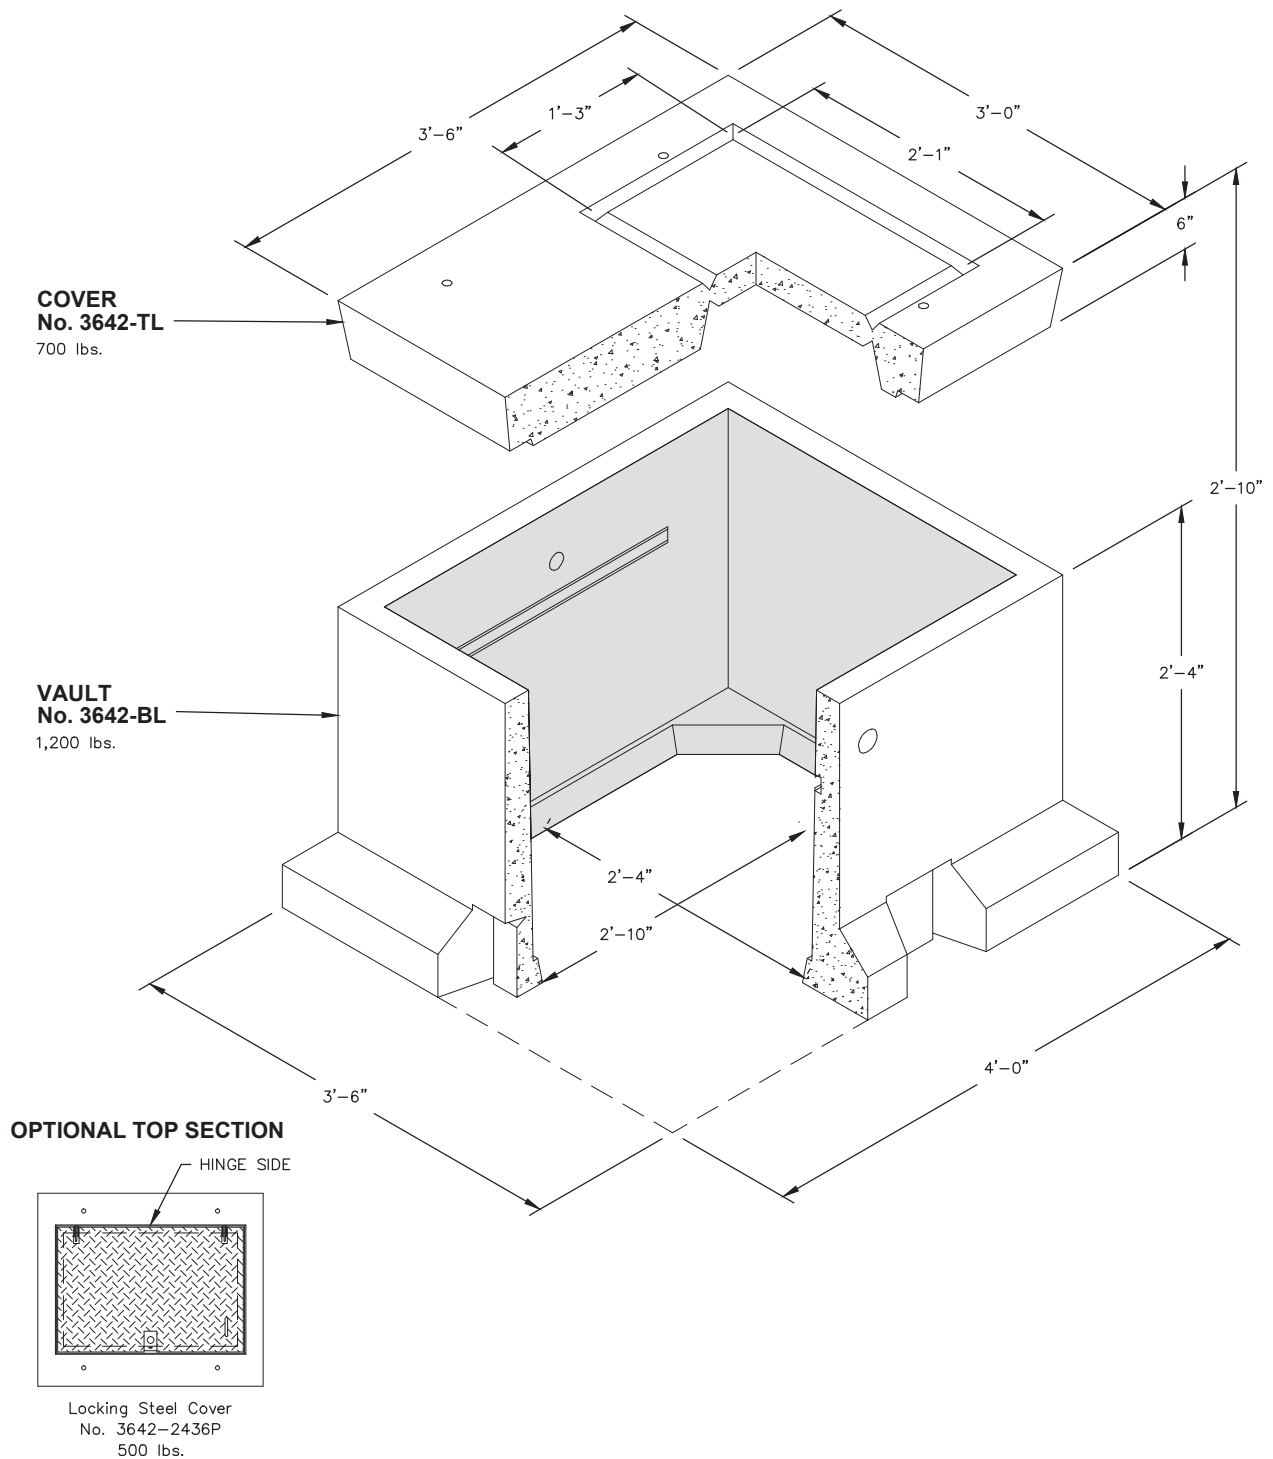

3642-LA

Non Skid Covers Available

FOR DETAILS, SEE REVERSE>>

Items Shown Are Subject To Change Without Notice
Issue Date: April 2016

3642-LA

SCALE: 3/4" = 1'-0"