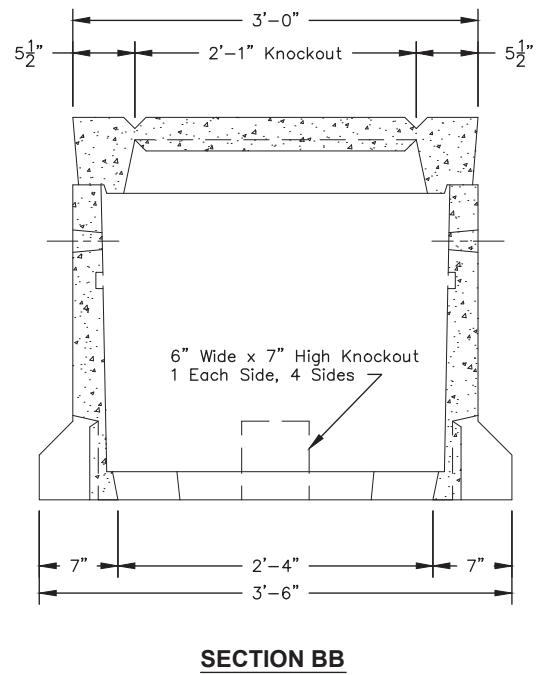

3642-LA

Non Skid Covers Available

FOR DETAILS, SEE REVERSE>>

Items Shown Are Subject To Change Without Notice
Issue Date: April 2016

3642-LA

SCALE: 3/4" = 1'-0"