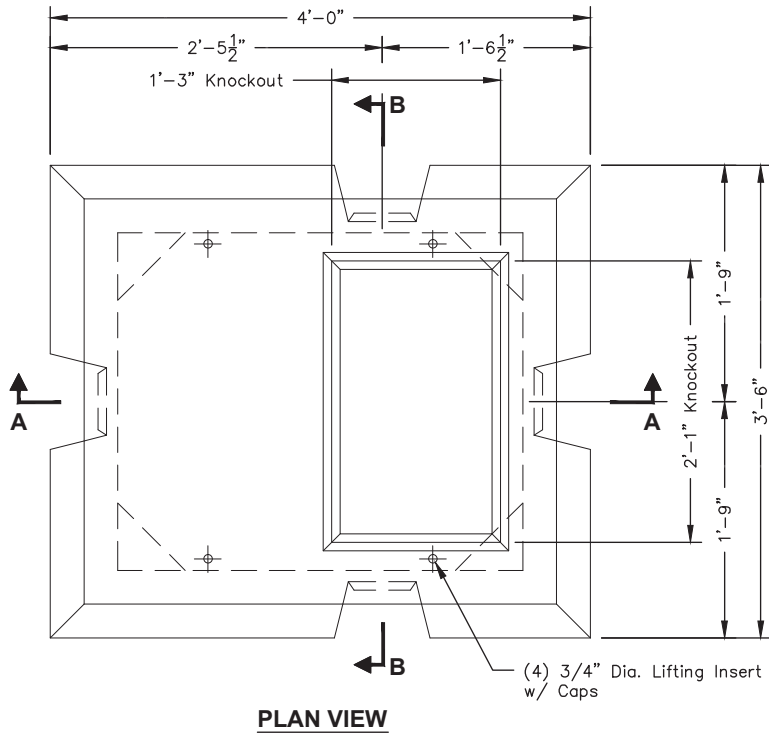

3642-LA

Non Skid Covers Available

FOR DETAILS, SEE REVERSE>>

Items Shown Are Subject To Change Without Notice
Issue Date: April 2016

3642-LA

SCALE: 3/4" = 1'-0"