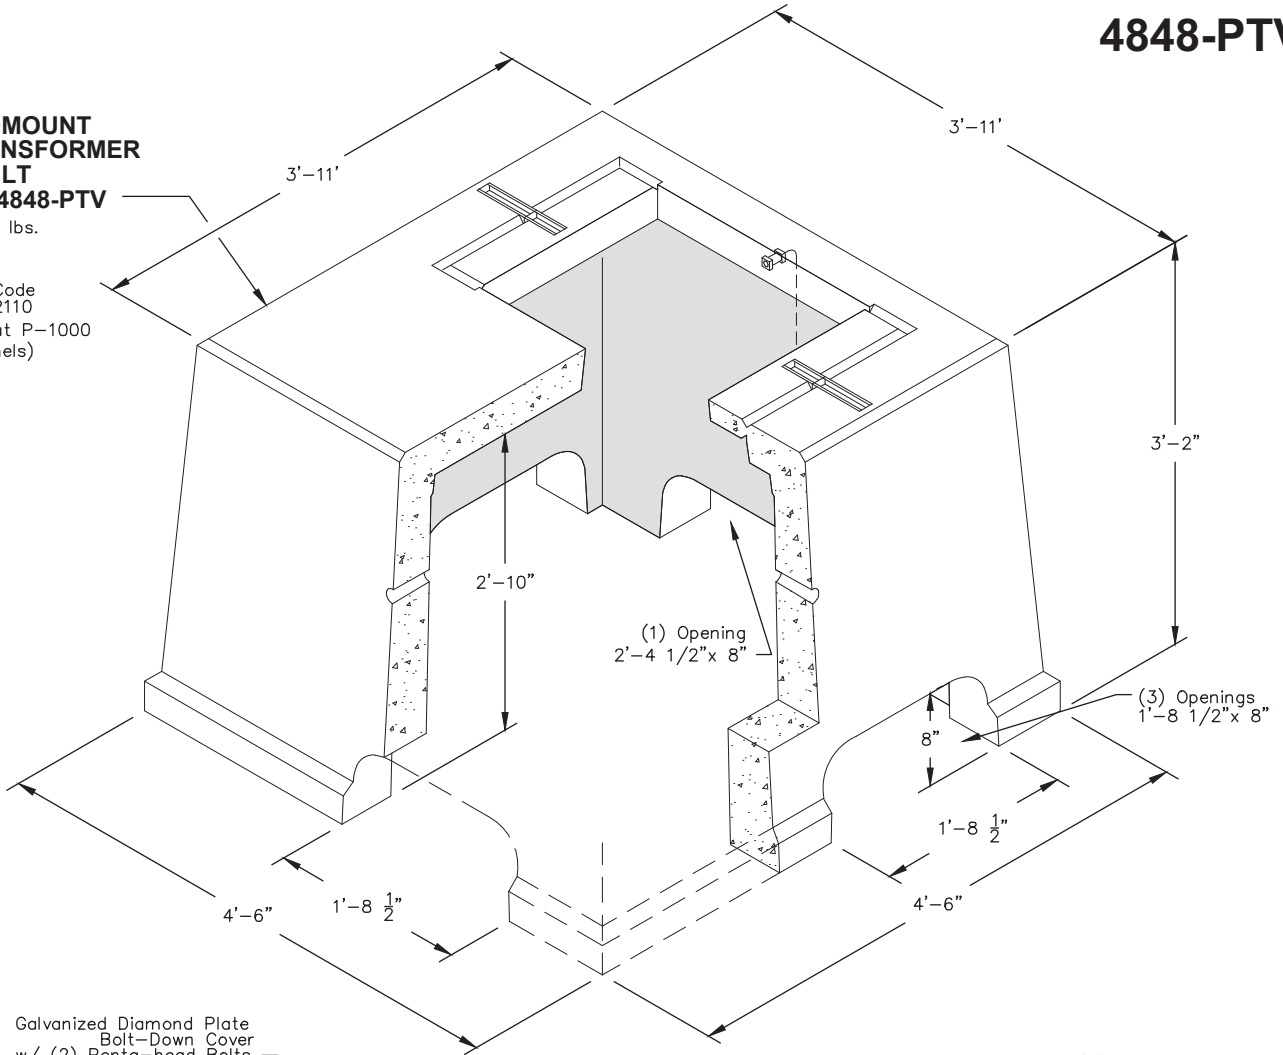

4848-PTV

**PADMOUNT
TRANSFORMER
VAULT
No. 4848-PTV**
2,750 lbs.

PSE Code
#7662110
(w/Out P-1000
Channels)

Galvanized Diamond Plate
Bolt-Down Cover
w/ (2) Penta-head Bolts

OPTIONAL

4848-PTV Cover Plate
PSE Code # 7655300

Single Galvanized 'C' Channel
4'-0" Long

Double Galvanized 'C' Channel
4'-0" Long

OPTIONAL VAULT

No. 4848-PTV-PSE
PSE Code # 7663002 (w/ Channels)

Non Skid Covers Available

FOR DETAILS, SEE REVERSE>>

Items Shown Are Subject To Change Without Notice
Issue Date: April 2016

4848-PTV

SCALE: 1/2" = 1'-0"