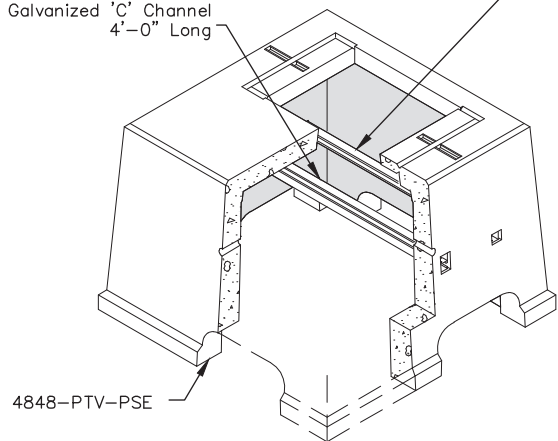

4848-PTV

**PADMOUNT
TRANSFORMER
VAULT
No. 4848-PTV**
2,750 lbs.

PSE Code
#7662110
(w/Out P-1000
Channels)

Galvanized Diamond Plate
Bolt-Down Cover
w/ (2) Penta-head Bolts

OPTIONAL

4848-PTV Cover Plate
PSE Code # 7655300

Single Galvanized 'C' Channel
4'-0" Long

Double Galvanized 'C' Channel
4'-0" Long

OPTIONAL VAULT

No. 4848-PTV-PSE
PSE Code # 7663002 (w/ Channels)

Non Skid Covers Available

FOR DETAILS, SEE REVERSE>>

Items Shown Are Subject To Change Without Notice
Issue Date: April 2016

4848-PTV

SCALE: 1/2" = 1'-0"