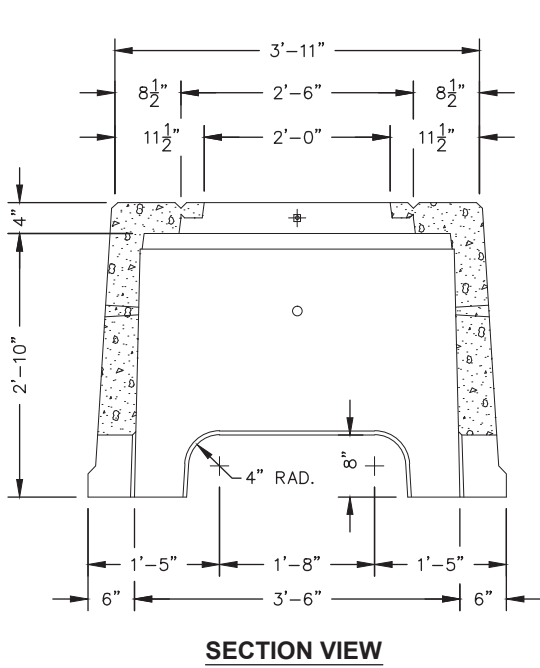

4848-PTV

**PADMOUNT
TRANSFORMER
VAULT
No. 4848-PTV**
2,750 lbs.

PSE Code
#7662110
(w/Out P-1000
Channels)

Galvanized Diamond Plate
Bolt-Down Cover
w/ (2) Penta-head Bolts

OPTIONAL

4848-PTV Cover Plate
PSE Code # 7655300

Single Galvanized 'C' Channel
4'-0" Long

Double Galvanized 'C' Channel
4'-0" Long

OPTIONAL VAULT

No. 4848-PTV-PSE
PSE Code # 7663002 (w/ Channels)

Non Skid Covers Available

FOR DETAILS, SEE REVERSE>>

Items Shown Are Subject To Change Without Notice
Issue Date: April 2016

4848-PTV

SCALE: 1/2" = 1'-0"