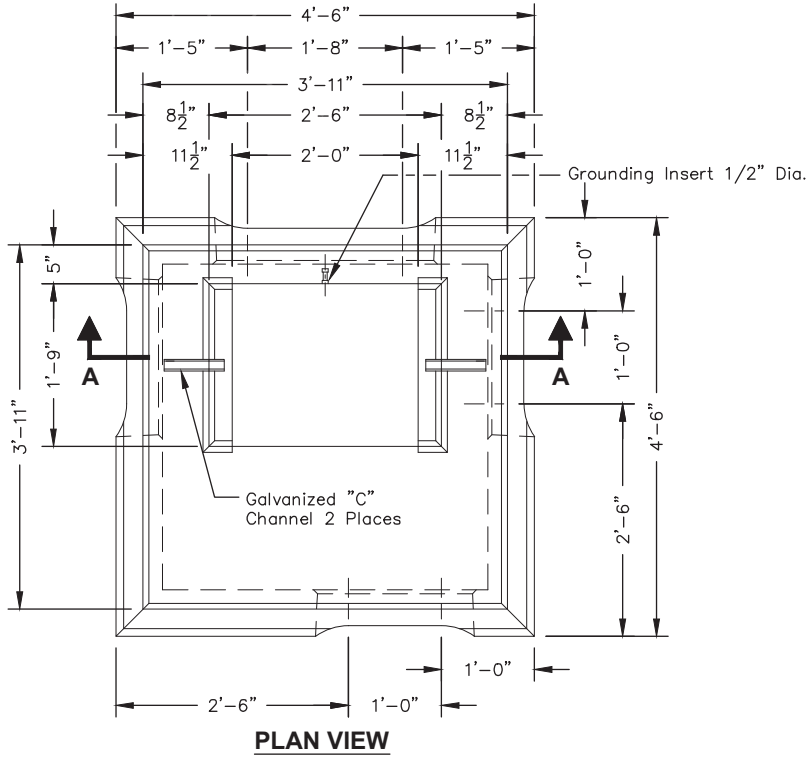

4848-PTV

**PADMOUNT
TRANSFORMER
VAULT
No. 4848-PTV**
2,750 lbs.

PSE Code
#7662110
(w/Out P-1000
Channels)

Galvanized Diamond Plate
Bolt-Down Cover
w/ (2) Penta-head Bolts

OPTIONAL

4848-PTV Cover Plate
PSE Code # 7655300

Single Galvanized 'C' Channel
4'-0" Long

Double Galvanized 'C' Channel
4'-0" Long

OPTIONAL VAULT

No. 4848-PTV-PSE
PSE Code # 7663002 (w/ Channels)

Non Skid Covers Available

FOR DETAILS, SEE REVERSE>>

Items Shown Are Subject To Change Without Notice
Issue Date: April 2016

4848-PTV

SCALE: 1/2" = 1'-0"