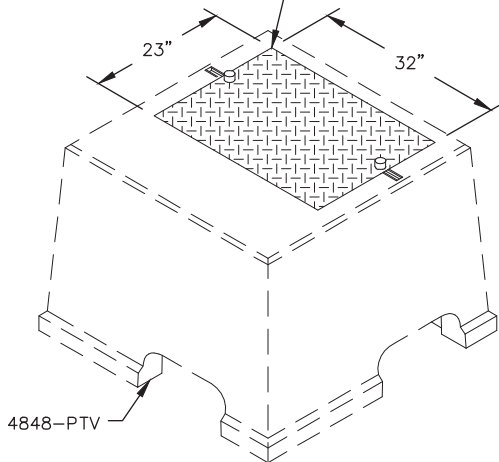

4848-PTV

**PADMOUNT
TRANSFORMER
VAULT
No. 4848-PTV**
2,750 lbs.

PSE Code
#7662110
(w/Out P-1000
Channels)

Galvanized Diamond Plate
Bolt-Down Cover
w/ (2) Penta-head Bolts

OPTIONAL

4848-PTV Cover Plate
PSE Code # 7655300

Single Galvanized 'C' Channel
4'-0" Long

Double Galvanized 'C' Channel
4'-0" Long

OPTIONAL VAULT

No. 4848-PTV-PSE
PSE Code # 7663002 (w/ Channels)

Non Skid Covers Available

FOR DETAILS, SEE REVERSE>>

Items Shown Are Subject To Change Without Notice
Issue Date: April 2016

4848-PTV

SCALE: 1/2" = 1'-0"