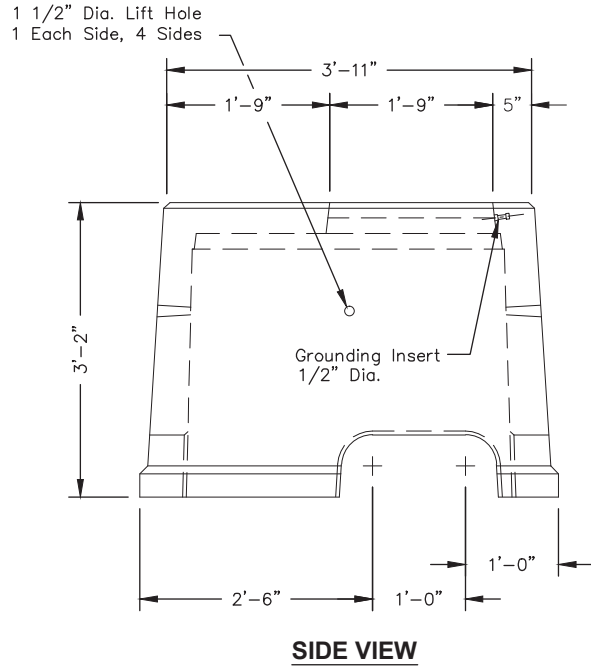

4848-PTV

**PADMOUNT
TRANSFORMER
VAULT
No. 4848-PTV**
2,750 lbs.

PSE Code
#7662110
(w/Out P-1000
Channels)

Galvanized Diamond Plate
Bolt-Down Cover
w/ (2) Penta-head Bolts

OPTIONAL

4848-PTV Cover Plate
PSE Code # 7655300

Single Galvanized 'C' Channel
4'-0" Long

Double Galvanized 'C' Channel
4'-0" Long

OPTIONAL VAULT

No. 4848-PTV-PSE
PSE Code # 7663002 (w/ Channels)

Non Skid Covers Available

FOR DETAILS, SEE REVERSE>>

Items Shown Are Subject To Change Without Notice
Issue Date: April 2016

4848-PTV

SCALE: 1/2" = 1'-0"