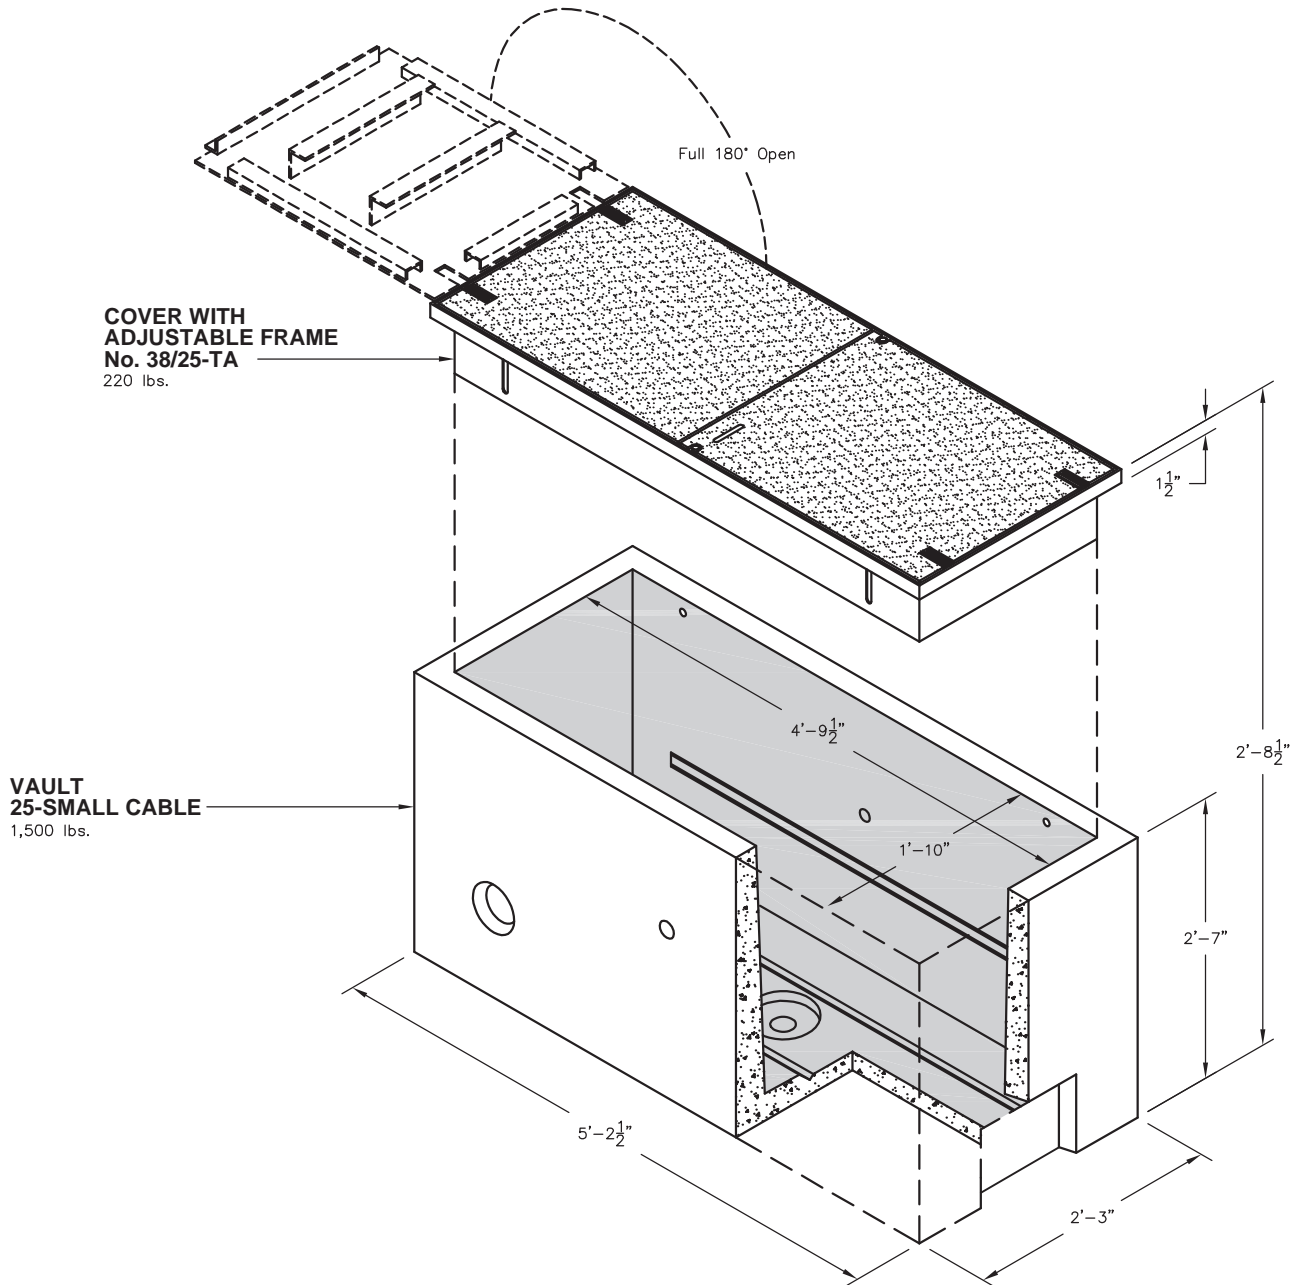

25 SMALL CABLE - WSDOT

Non Skid Covers Available

FOR DETAILS, SEE REVERSE>>

Items Shown Are Subject To Change Without Notice
Issue Date: April 2016

25 SMALL CABLE - WSDOT

PLAN VIEW

SCALE: 3/4"=1'-0"