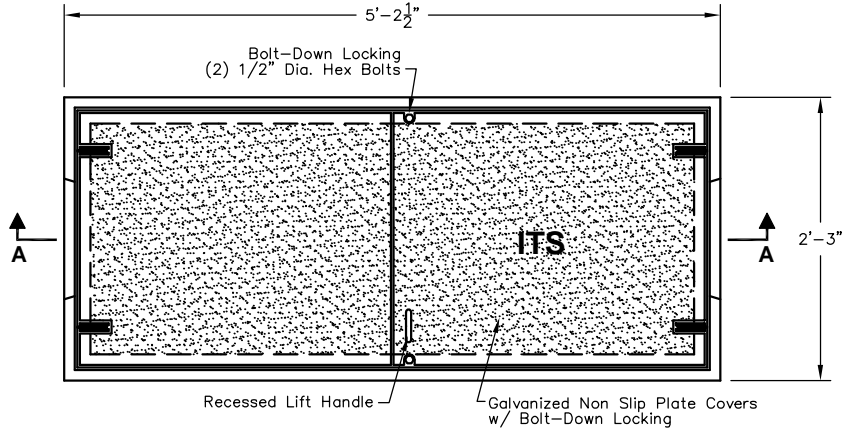

25 SMALL CABLE - WSDOT

Non Skid Covers Available

FOR DETAILS, SEE REVERSE>>

Items Shown Are Subject To Change Without Notice
Issue Date: April 2016

25 SMALL CABLE - WSDOT

PLAN VIEW

SCALE: 3/4"=1'-0"