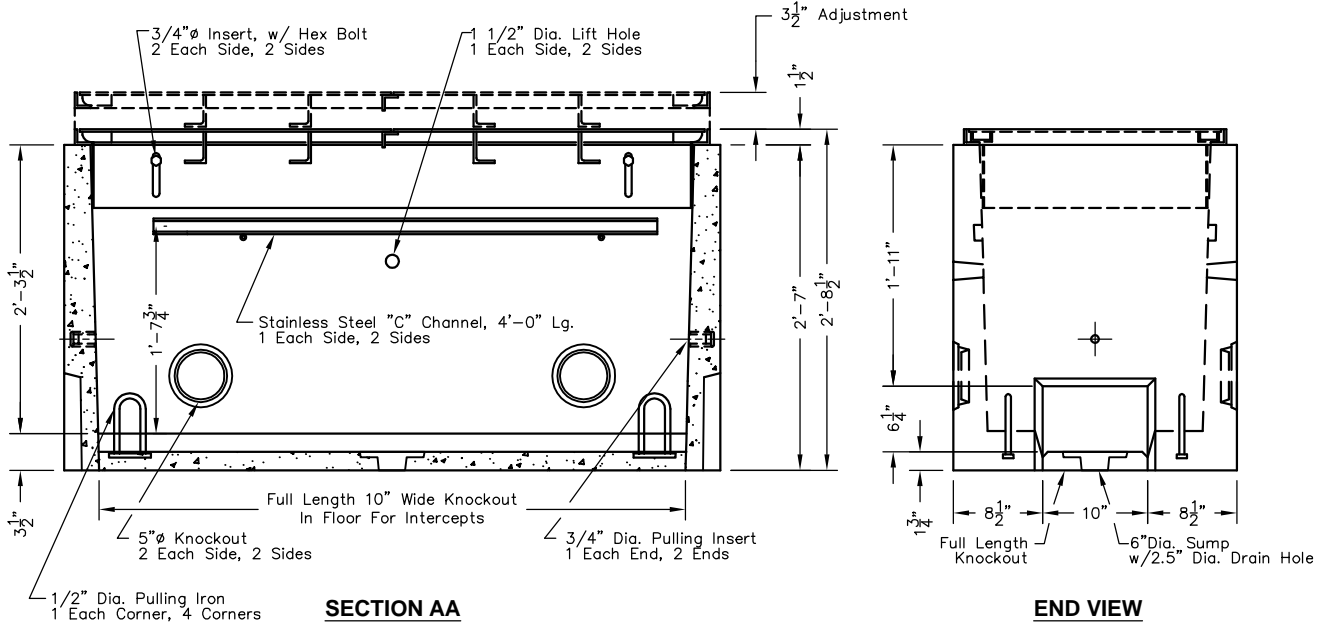

25 SMALL CABLE - WSDOT

Non Skid Covers Available

FOR DETAILS, SEE REVERSE>>

Items Shown Are Subject To Change Without Notice
Issue Date: April 2016

25 SMALL CABLE - WSDOT

PLAN VIEW

SCALE: 3/4"=1'-0"