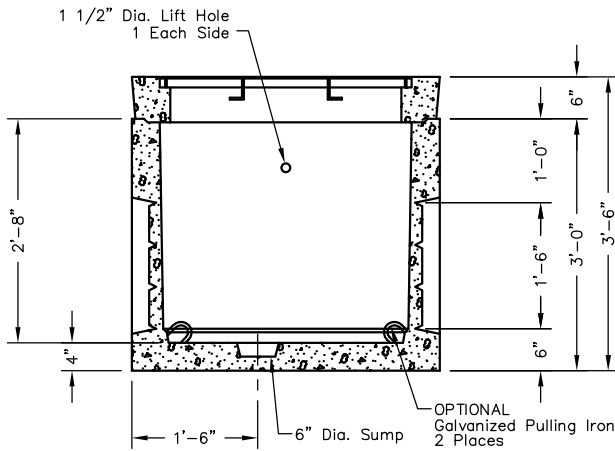

COVER PLAN

SECTION AA

END VIEW

SCALE: 1/2"=1'-0"