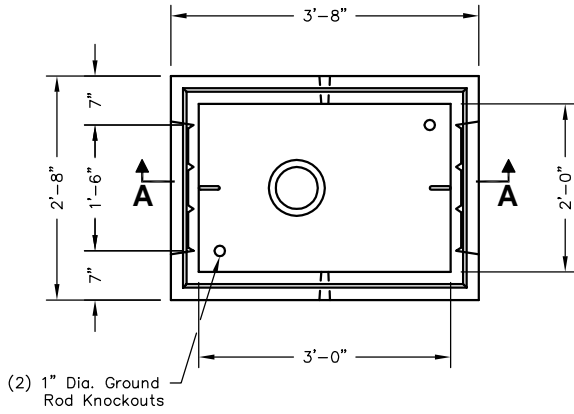

233-LA

PLAN VIEW

Cover Not Shown, See Cover Plan