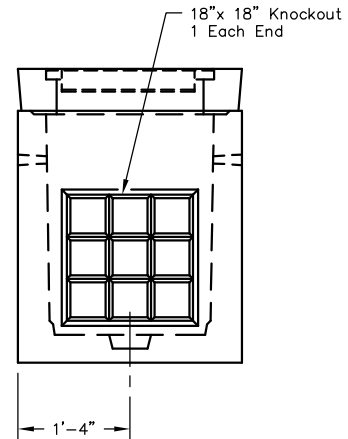

COVER PLAN

SECTION AA

END VIEW

SCALE: 1/2"=1'-0"