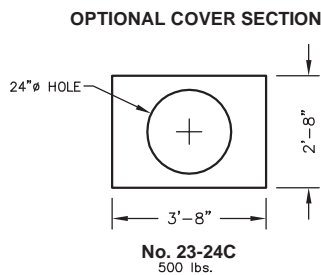

233-LA

Non Skid Covers Available