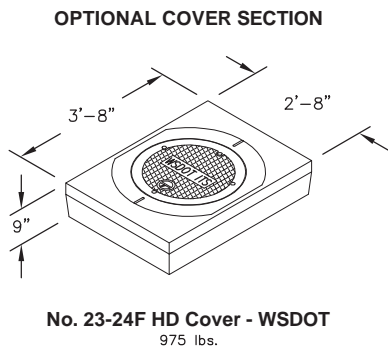

233 PULLBOX - WSDOT

SCALE: 1/2" = 1'-0"

Non Skid Covers Available

FOR DETAILS, SEE REVERSE>>

Items Shown Are Subject To Change Without Notice
Issue Date: April 2016

233 PULLBOX - WSDOT

PLAN VIEW

Cover Not Shown, See Cover Plan

COVER PLAN

SECTION AA

END VIEW

SCALE: 1/2" = 1'-0"