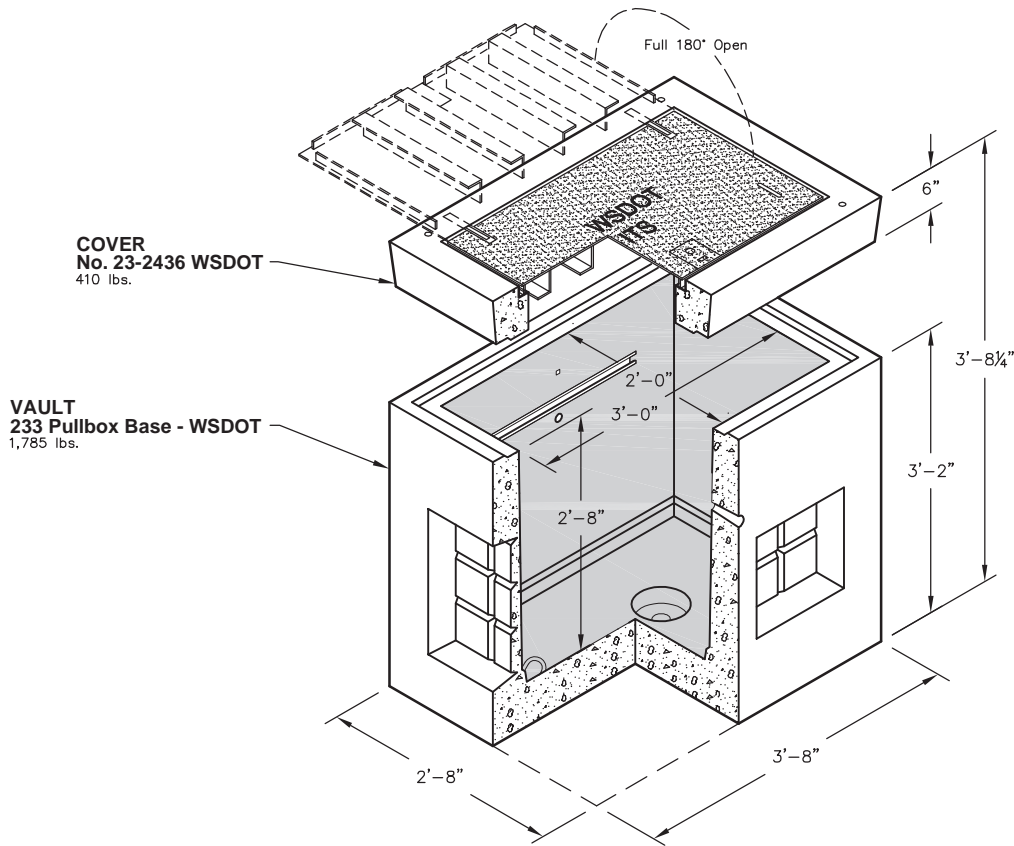

233 PULLBOX - WSDOT

SCALE: 1/2" = 1'-0"

Non Skid Covers Available

FOR DETAILS, SEE REVERSE>>

Items Shown Are Subject To Change Without Notice
Issue Date: April 2016

233 PULLBOX - WSDOT

PLAN VIEW

Cover Not Shown, See Cover Plan

COVER PLAN

SECTION AA

END VIEW

SCALE: 1/2" = 1'-0"