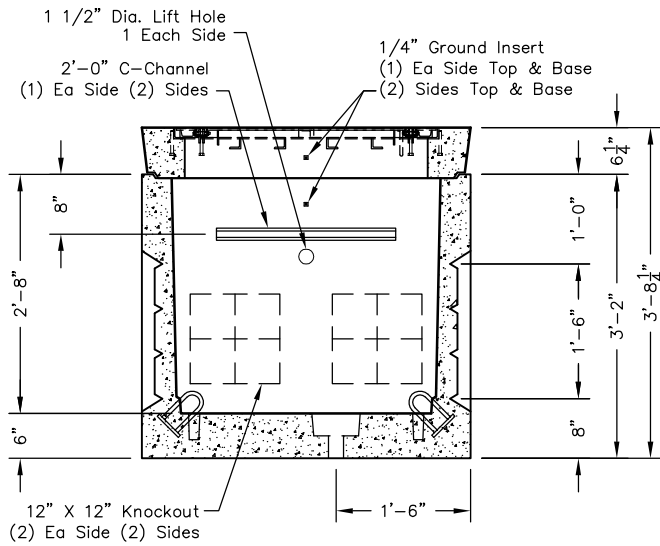

233 PULLBOX - WSDOT

SCALE: 1/2" = 1'-0"

Non Skid Covers Available

FOR DETAILS, SEE REVERSE>>

Items Shown Are Subject To Change Without Notice
Issue Date: April 2016

233 PULLBOX - WSDOT

PLAN VIEW

Cover Not Shown, See Cover Plan

COVER PLAN

SECTION AA

END VIEW

SCALE: 1/2" = 1'-0"