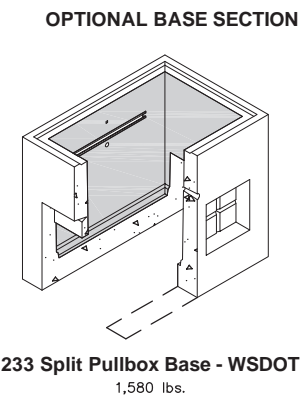

233 PULLBOX - WSDOT

SCALE: 1/2" = 1'-0"

Non Skid Covers Available

FOR DETAILS, SEE REVERSE>>

Items Shown Are Subject To Change Without Notice
Issue Date: April 2016

233 PULLBOX - WSDOT

PLAN VIEW

Cover Not Shown, See Cover Plan

COVER PLAN

SECTION AA

END VIEW

SCALE: 1/2" = 1'-0"