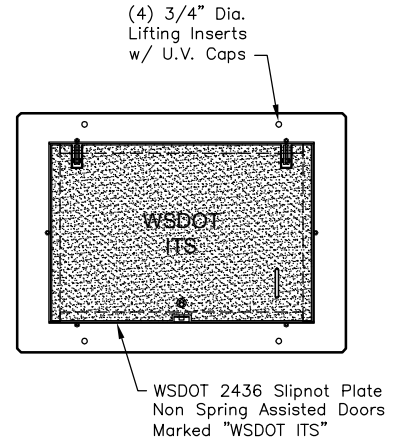

233 PULLBOX - WSDOT

SCALE: 1/2" = 1'-0"

Non Skid Covers Available

FOR DETAILS, SEE REVERSE>>

Items Shown Are Subject To Change Without Notice
Issue Date: April 2016

233 PULLBOX - WSDOT

PLAN VIEW

Cover Not Shown, See Cover Plan

COVER PLAN

SECTION AA

END VIEW

SCALE: 1/2" = 1'-0"