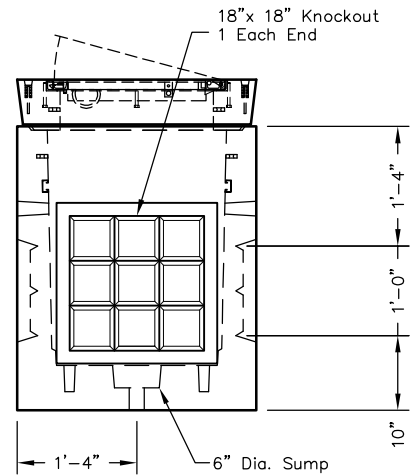

233 PULLBOX - WSDOT

SCALE: 1/2" = 1'-0"

Non Skid Covers Available

FOR DETAILS, SEE REVERSE>>

Items Shown Are Subject To Change Without Notice
Issue Date: April 2016

233 PULLBOX - WSDOT

PLAN VIEW

Cover Not Shown, See Cover Plan

COVER PLAN

SECTION AA

END VIEW

SCALE: 1/2" = 1'-0"