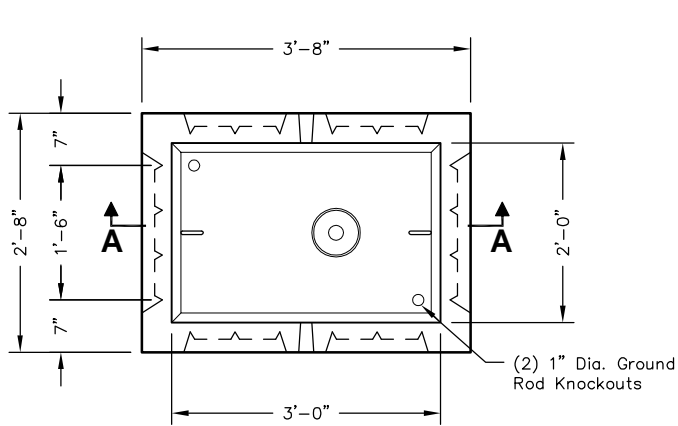

233 PULLBOX - WSDOT

SCALE: 1/2" = 1'-0"

Non Skid Covers Available

FOR DETAILS, SEE REVERSE>>

Items Shown Are Subject To Change Without Notice
Issue Date: April 2016

233 PULLBOX - WSDOT

PLAN VIEW

Cover Not Shown, See Cover Plan

COVER PLAN

SECTION AA

END VIEW

SCALE: 1/2" = 1'-0"