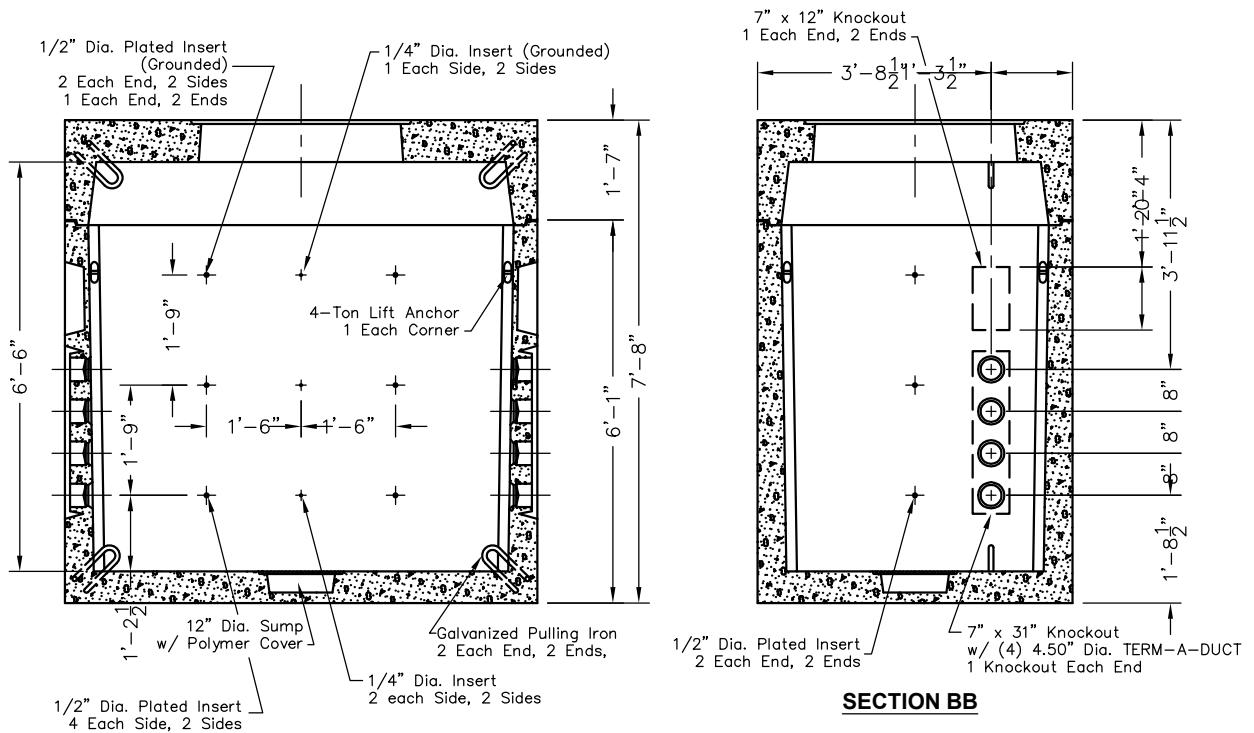

FRONTIER-466 PULLBOX

ITEM CODE: 180014

FOR DETAILS, SEE REVERSE>>

Items Shown Are Subject To Change Without Notice
Issue Date: April 2016

FRONTIER-466 PULLBOX

ITEM CODE: 180014

PLAN VIEW

SECTION AA

SECTION BB

SCALE: 3/8"=1'-0"