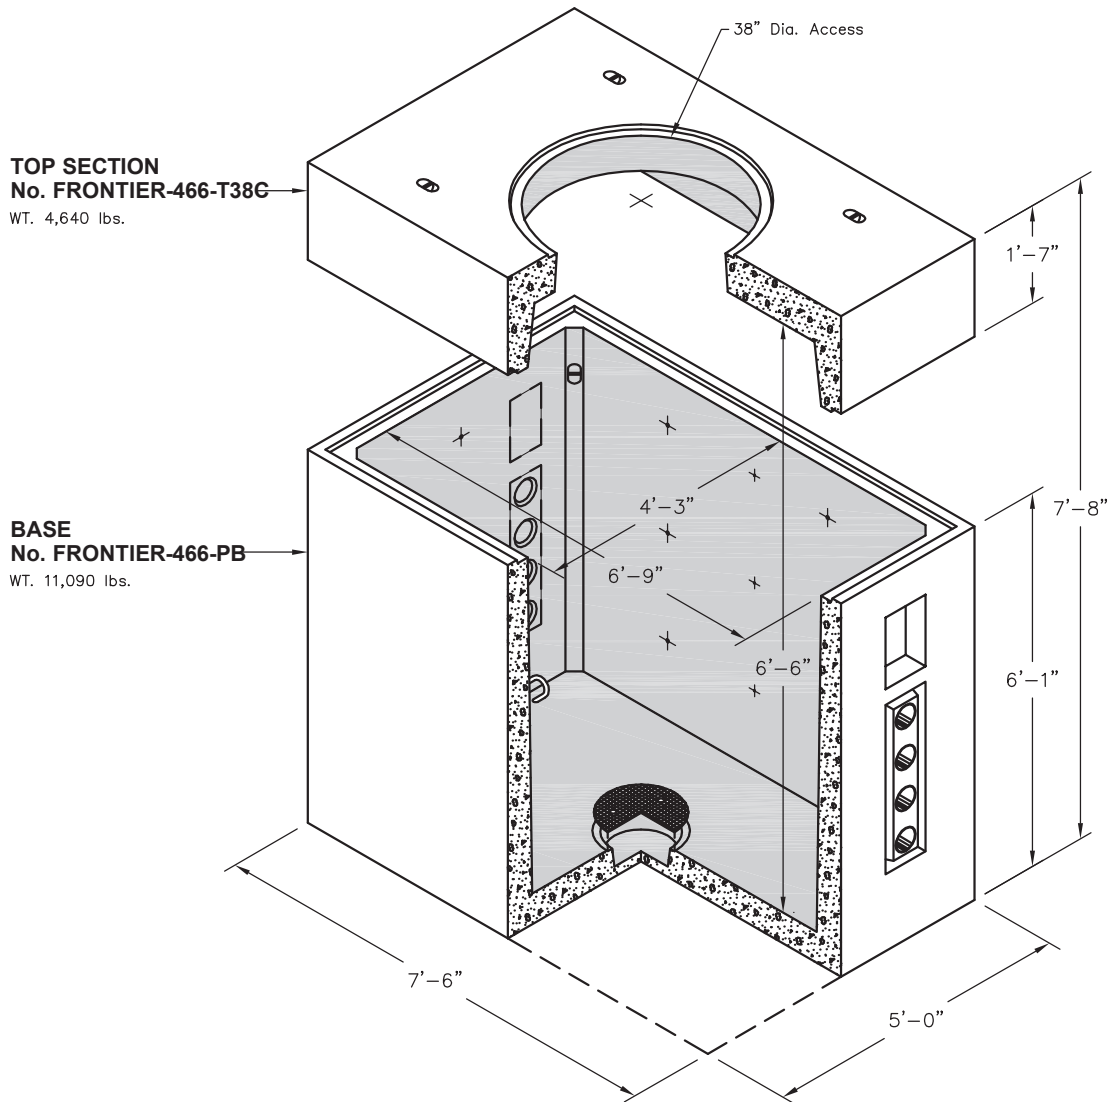

FRONTIER-466 PULLBOX

ITEM CODE: 180014

FOR DETAILS, SEE REVERSE>>

Items Shown Are Subject To Change Without Notice
Issue Date: April 2016

FRONTIER-466 PULLBOX

ITEM CODE: 180014

PLAN VIEW

SECTION AA

SECTION BB

SCALE: 3/8"=1'-0"