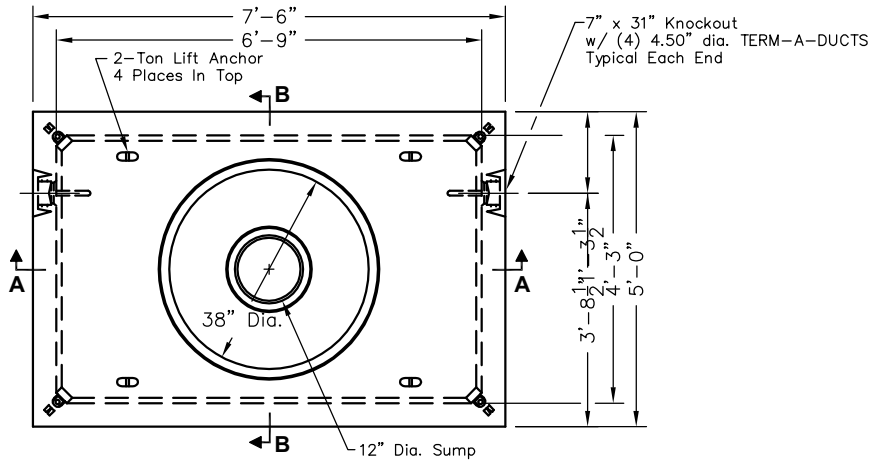

FRONTIER-466 PULLBOX

ITEM CODE: 180014

FOR DETAILS, SEE REVERSE>>

Items Shown Are Subject To Change Without Notice
Issue Date: April 2016

FRONTIER-466 PULLBOX

ITEM CODE: 180014

PLAN VIEW

SECTION AA

SECTION BB

SCALE: 3/8"=1'-0"