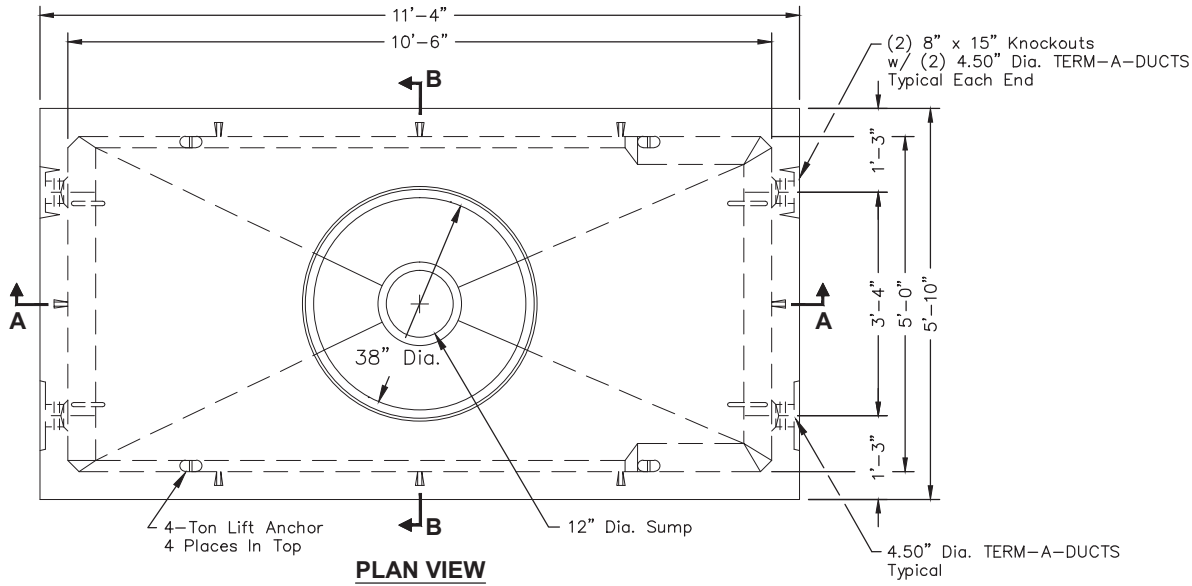

FRONTIER-38Y-5106
ITEM CODE: 180016

TOP SECTION
No. FRONTIER-38Y-5106-T38C
WT. 11,250 lbs.

BASE
No. FRONTIER-38Y-5106-B
WT. 12,220 lbs.

FOR DETAILS, SEE REVERSE>>

Items Shown Are Subject To Change Without Notice
Issue Date: April 2016

FRONTIER-38Y-5106

ITEM CODE: 180016

SCALE: 3/8" = 1'-0"