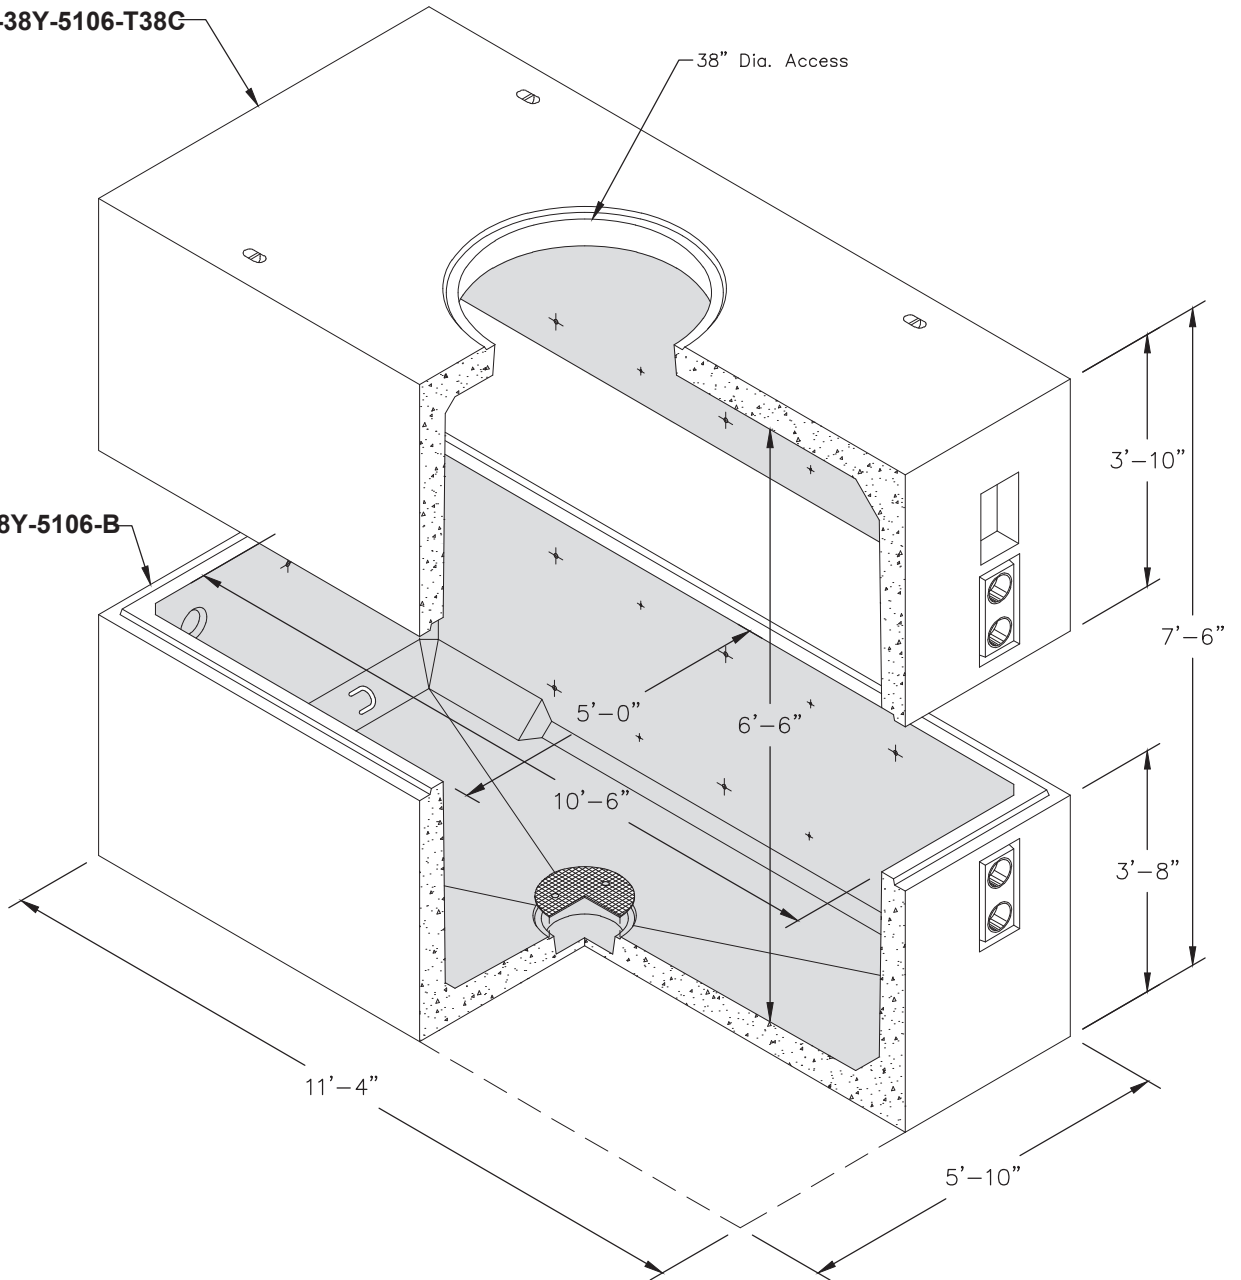

FRONTIER-38Y-5106
ITEM CODE: 180016

TOP SECTION
No. FRONTIER-38Y-5106-T38C
WT. 11,250 lbs.

BASE
No. FRONTIER-38Y-5106-B
WT. 12,220 lbs.

FOR DETAILS, SEE REVERSE>>

Items Shown Are Subject To Change Without Notice
Issue Date: April 2016

FRONTIER-38Y-5106

ITEM CODE: 180016

SCALE: 3/8" = 1'-0"