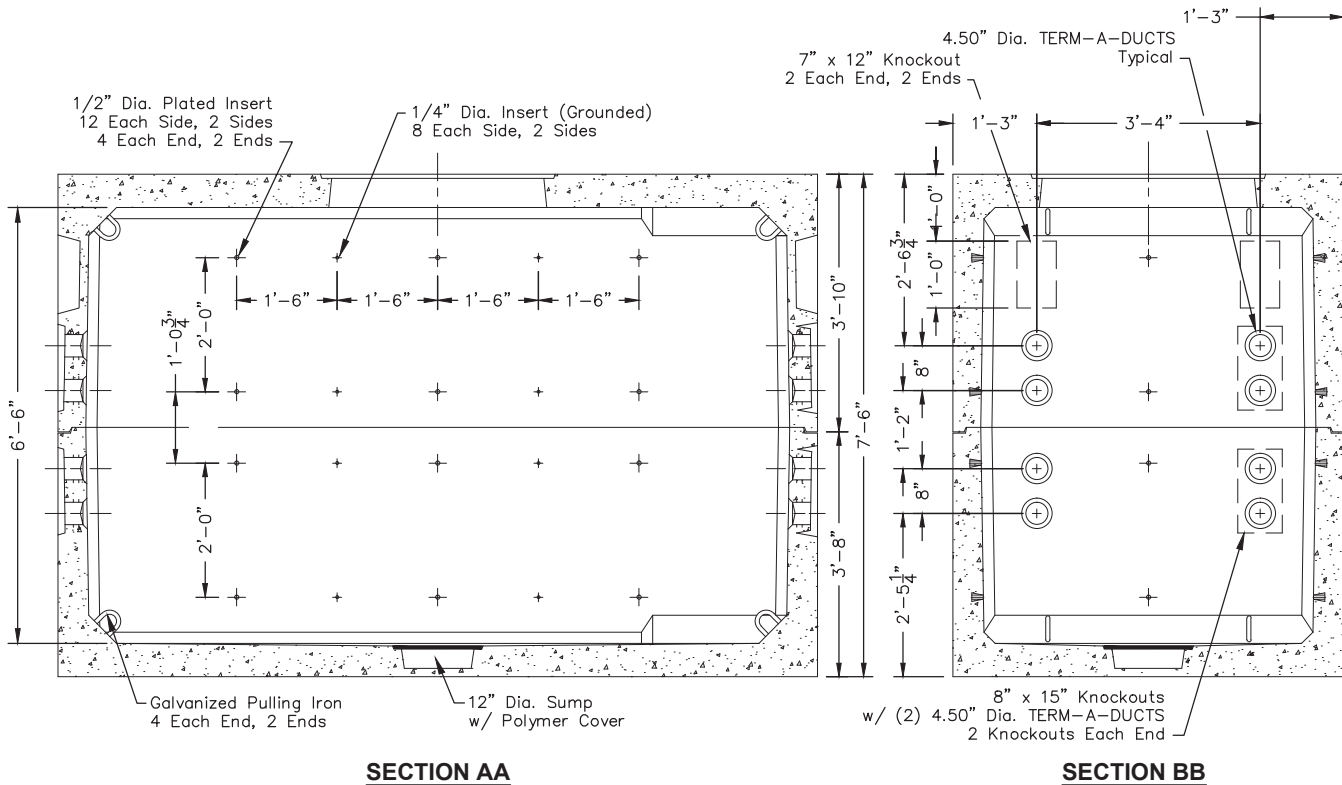

FRONTIER-38Y-5106
ITEM CODE: 180016

TOP SECTION
No. FRONTIER-38Y-5106-T38C
WT. 11,250 lbs.

BASE
No. FRONTIER-38Y-5106-B
WT. 12,220 lbs.

FOR DETAILS, SEE REVERSE>>

Items Shown Are Subject To Change Without Notice
Issue Date: April 2016

FRONTIER-38Y-5106

ITEM CODE: 180016

SCALE: 3/8" = 1'-0"