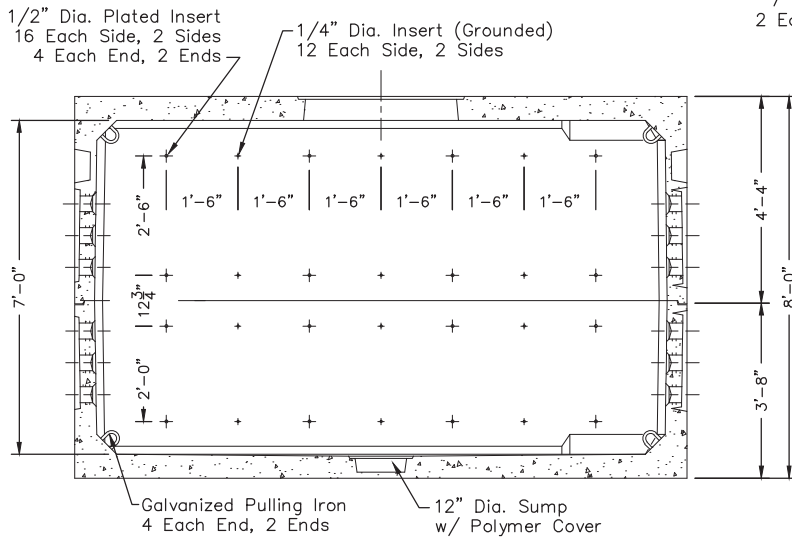

**FRONTIER-38Y-612**  
ITEM CODE: 180018

**TOP SECTION**  
No. FRONTIER-38Y-612-T38C  
WT. 15,072 lbs.

**BASE**  
No. FRONTIER-38Y-612-B  
WT. 14,200 lbs.

**FOR DETAILS, SEE REVERSE>>**

Items Shown Are Subject To Change Without Notice  
Issue Date: April 2016

**FRONTIER-38Y-612**  
**ITEM CODE: 180018**

**PLAN VIEW**

**SECTION AA**

**SECTION BB**

SCALE: 1/4" = 1'-0"