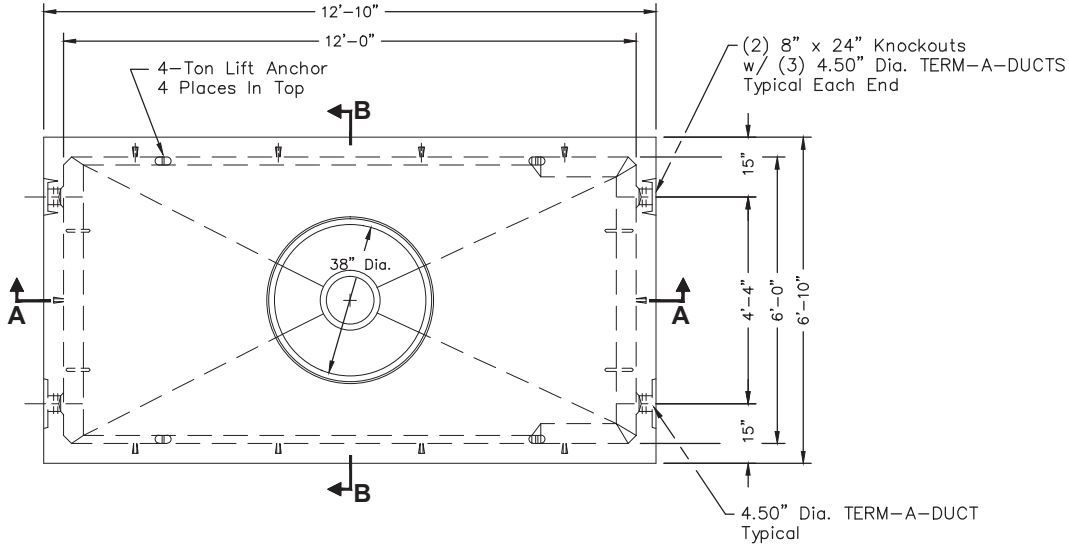

**FRONTIER-38Y-612**  
ITEM CODE: 180018

**TOP SECTION**  
No. FRONTIER-38Y-612-T38C  
WT. 15,072 lbs.

**BASE**  
No. FRONTIER-38Y-612-B  
WT. 14,200 lbs.

**FOR DETAILS, SEE REVERSE>>**

Items Shown Are Subject To Change Without Notice  
Issue Date: April 2016

**FRONTIER-38Y-612**  
**ITEM CODE: 180018**

**PLAN VIEW**

**SECTION AA**

**SECTION BB**

SCALE: 1/4" = 1'-0"