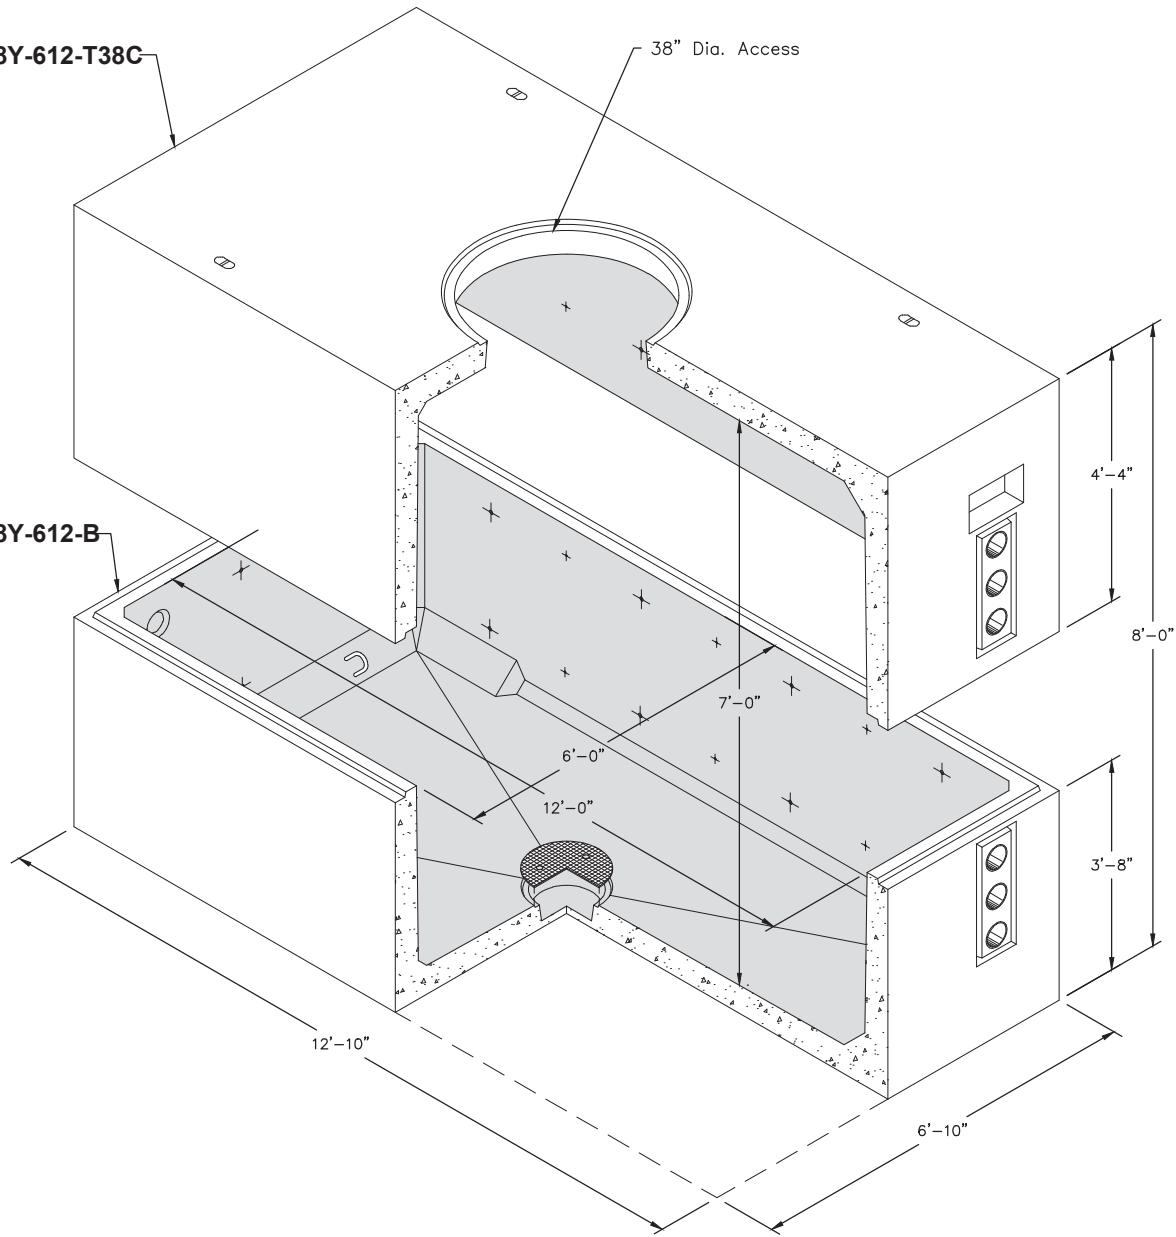

**FRONTIER-38Y-612**  
ITEM CODE: 180018

**TOP SECTION**  
No. FRONTIER-38Y-612-T38C  
WT. 15,072 lbs.

**BASE**  
No. FRONTIER-38Y-612-B  
WT. 14,200 lbs.

**FOR DETAILS, SEE REVERSE>>**

Items Shown Are Subject To Change Without Notice  
Issue Date: April 2016

**FRONTIER-38Y-612**  
**ITEM CODE: 180018**

**PLAN VIEW**

**SECTION AA**

**SECTION BB**

SCALE: 1/4" = 1'-0"