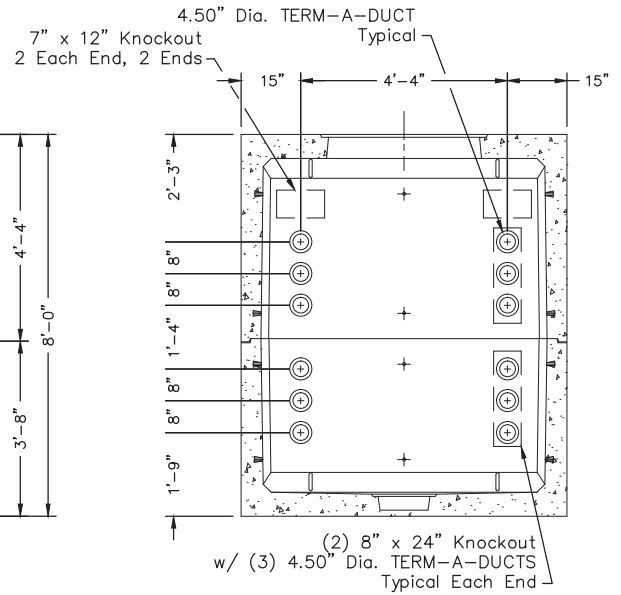

**FRONTIER-38Y-612**  
ITEM CODE: 180018

**TOP SECTION**  
No. FRONTIER-38Y-612-T38C  
WT. 15,072 lbs.

**BASE**  
No. FRONTIER-38Y-612-B  
WT. 14,200 lbs.

**FOR DETAILS, SEE REVERSE>>**

Items Shown Are Subject To Change Without Notice  
Issue Date: April 2016

**FRONTIER-38Y-612**  
**ITEM CODE: 180018**

**PLAN VIEW**

**SECTION AA**

**SECTION BB**

SCALE: 1/4" = 1'-0"