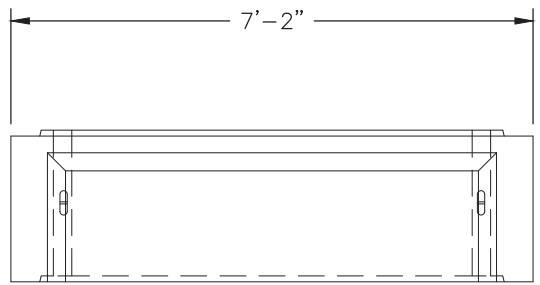

687-2X

**24" EXTENSION
FOR 687 VAULT
No. 687-2X**
3,405 lbs.

FOR DETAILS, SEE REVERSE>>

Items Shown Are Subject To Change Without Notice
Issue Date: April 2016

687-2X

SCALE: 3/8" = 1'-0"