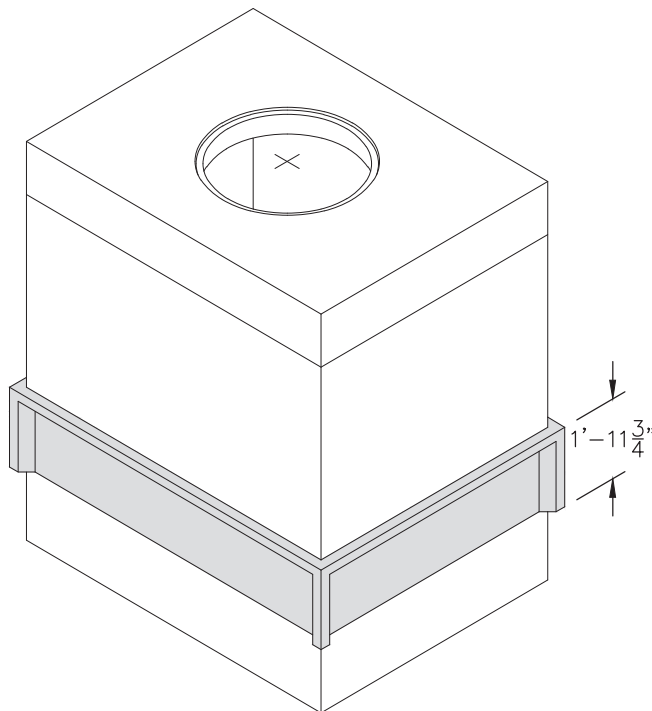

687-2X

**24" EXTENSION
FOR 687 VAULT
No. 687-2X**
3,405 lbs.

FOR DETAILS, SEE REVERSE>>

Items Shown Are Subject To Change Without Notice
Issue Date: April 2016

687-2X

SCALE: 3/8" = 1'-0"