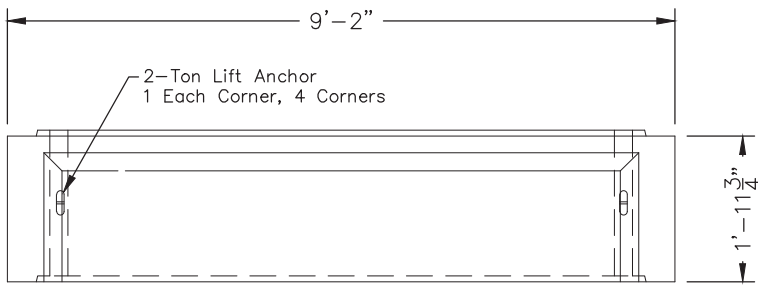

687-2X

**24" EXTENSION
FOR 687 VAULT
No. 687-2X**
3,405 lbs.

FOR DETAILS, SEE REVERSE>>

Items Shown Are Subject To Change Without Notice
Issue Date: April 2016

687-2X

SCALE: 3/8" = 1'-0"