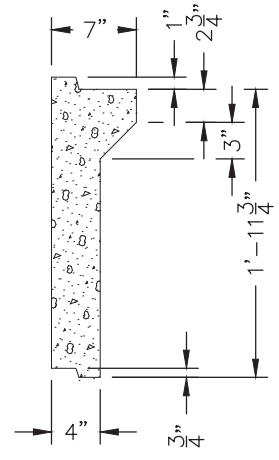

687-2X

**24" EXTENSION
FOR 687 VAULT
No. 687-2X**
3,405 lbs.

FOR DETAILS, SEE REVERSE>>

Items Shown Are Subject To Change Without Notice
Issue Date: April 2016

687-2X

SCALE: 3/8" = 1'-0"