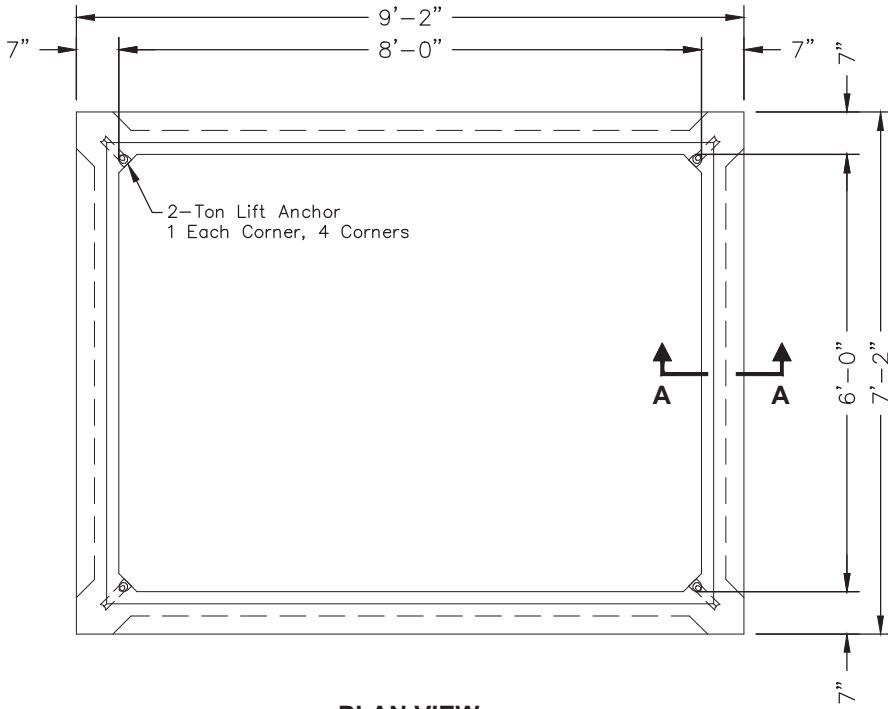

687-2X

**24" EXTENSION
FOR 687 VAULT
No. 687-2X**
3,405 lbs.

FOR DETAILS, SEE REVERSE>>

Items Shown Are Subject To Change Without Notice
Issue Date: April 2016

687-2X

SCALE: 3/8" = 1'-0"