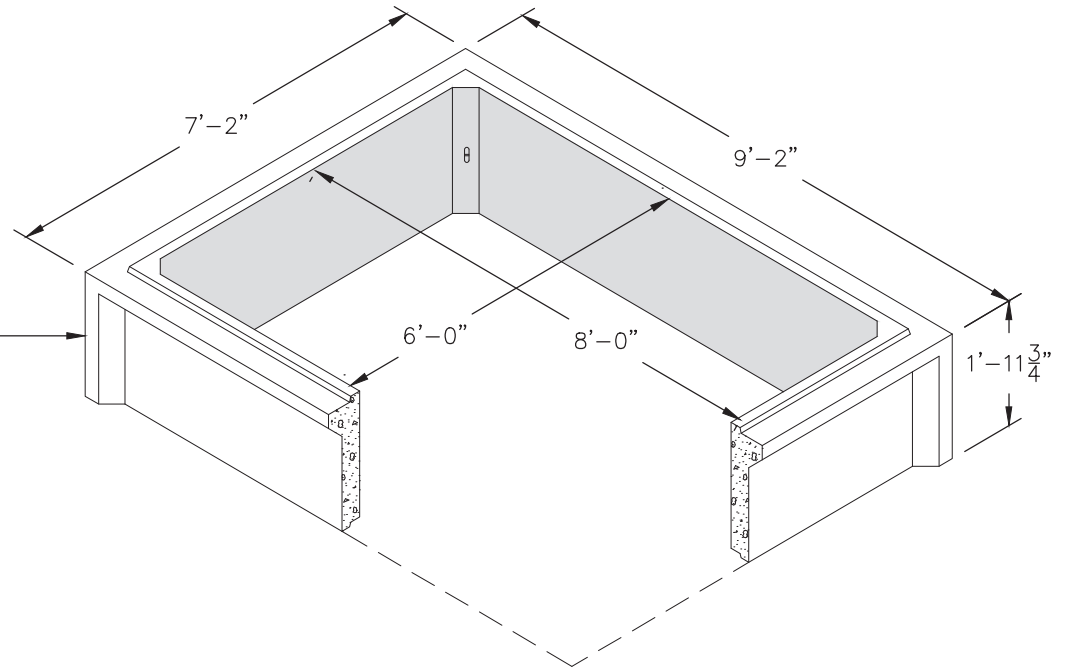

687-2X

**24" EXTENSION
FOR 687 VAULT
No. 687-2X**
3,405 lbs.

FOR DETAILS, SEE REVERSE>>

Items Shown Are Subject To Change Without Notice
Issue Date: April 2016

687-2X

SCALE: 3/8" = 1'-0"