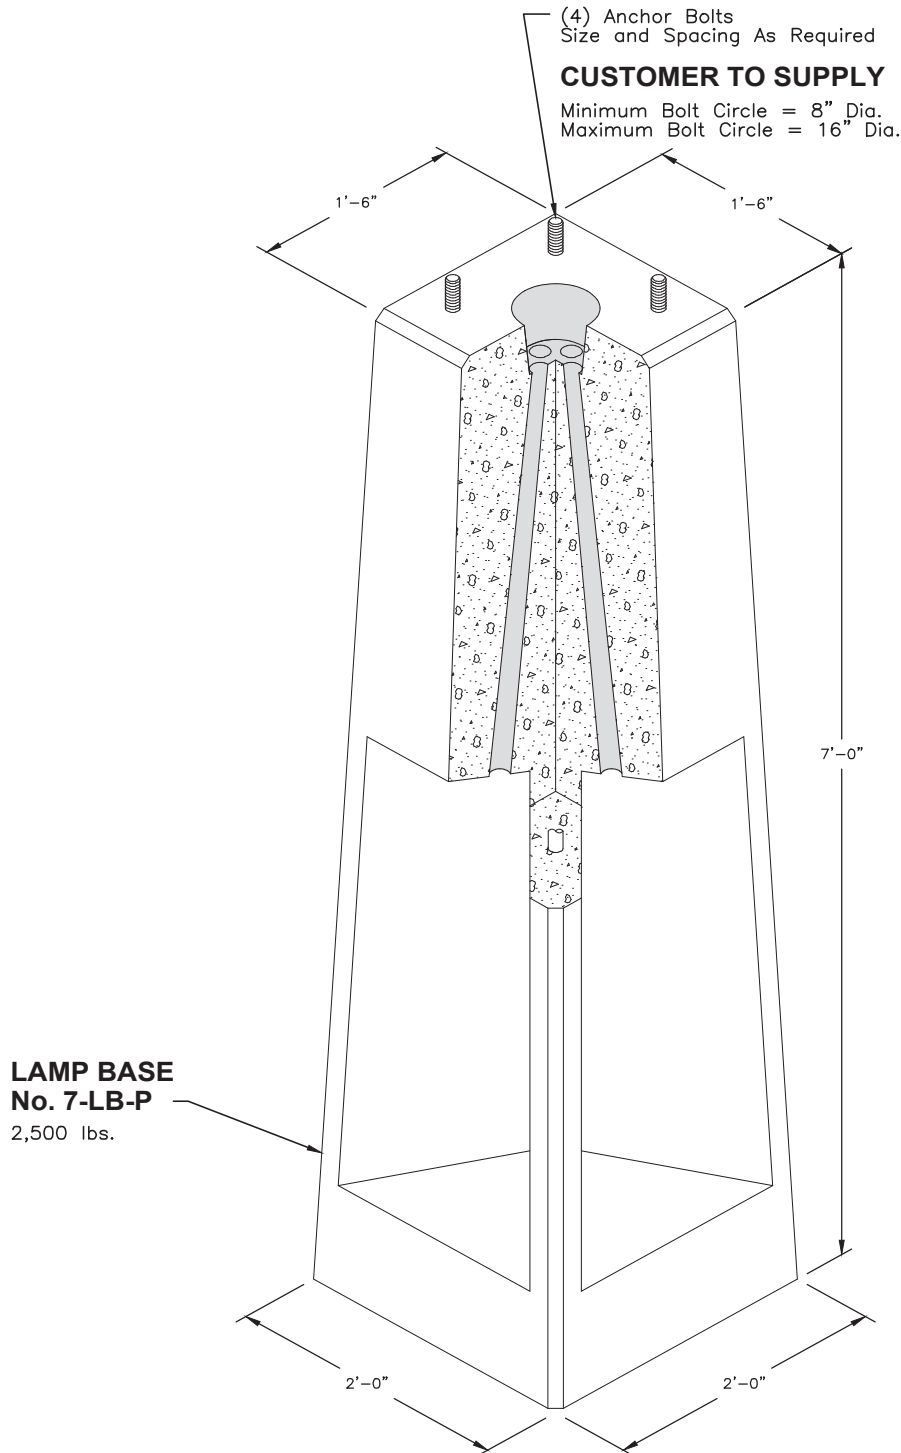

7-LB-P Precast Lamp Base Footings

FOR DETAILS, SEE REVERSE>>

Items Shown Are Subject To Change Without Notice
Issue Date: April 2016

7-LB-P

PLAN VIEW

SIDE VIEW

SECTION AA

SCALE: 3/4" = 1'-0"