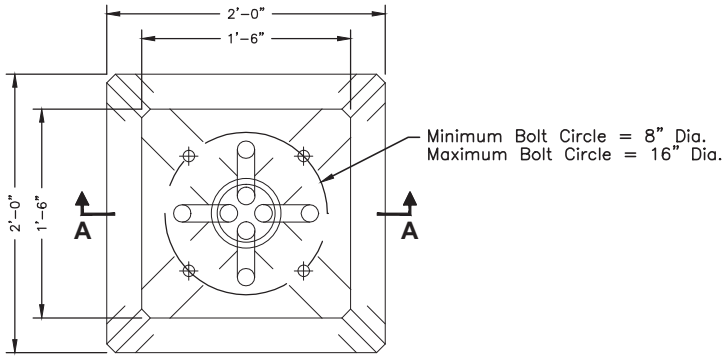

7-LB-P Precast Lamp Base Footings

FOR DETAILS, SEE REVERSE>>

Items Shown Are Subject To Change Without Notice
Issue Date: April 2016

7-LB-P

PLAN VIEW

SIDE VIEW

SECTION AA

SCALE: 3/4" = 1'-0"