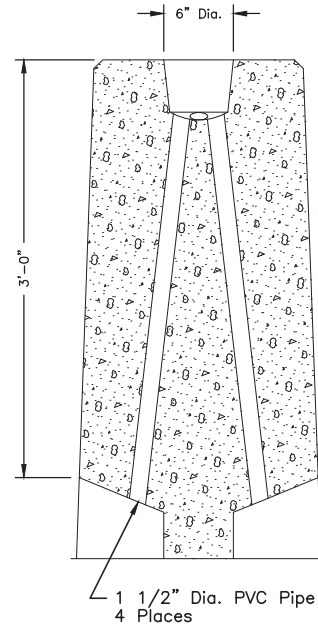

7-LB-P Precast Lamp Base Footings

FOR DETAILS, SEE REVERSE>>

Items Shown Are Subject To Change Without Notice
Issue Date: April 2016

7-LB-P

PLAN VIEW

SIDE VIEW

SECTION AA

SCALE: 3/4" = 1'-0"