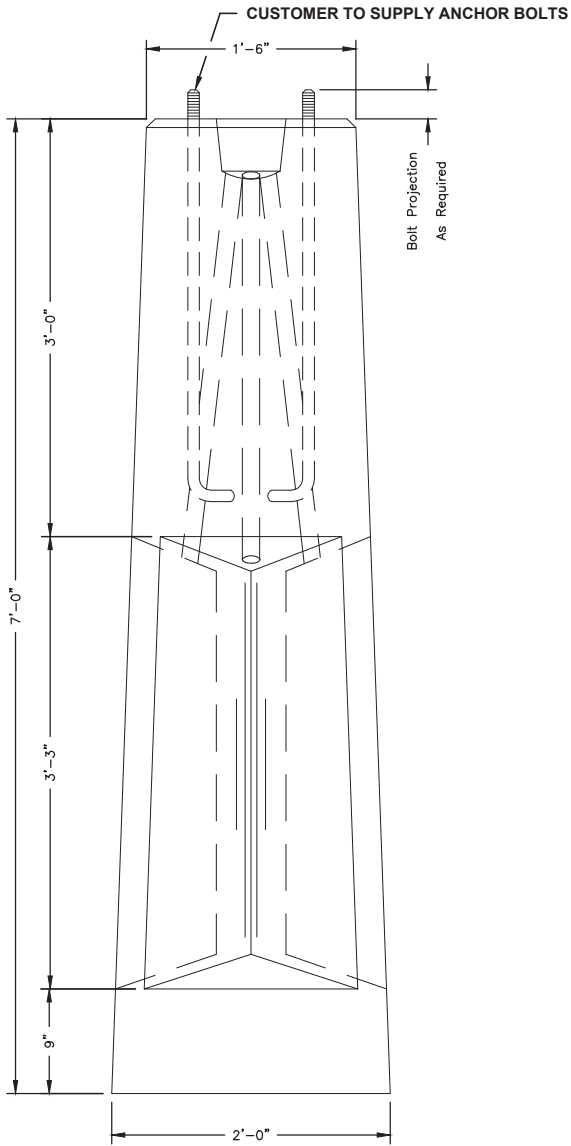

7-LB-P Precast Lamp Base Footings

FOR DETAILS, SEE REVERSE>>

Items Shown Are Subject To Change Without Notice
Issue Date: April 2016

7-LB-P

PLAN VIEW

SIDE VIEW

SECTION AA

SCALE: 3/4" = 1'-0"