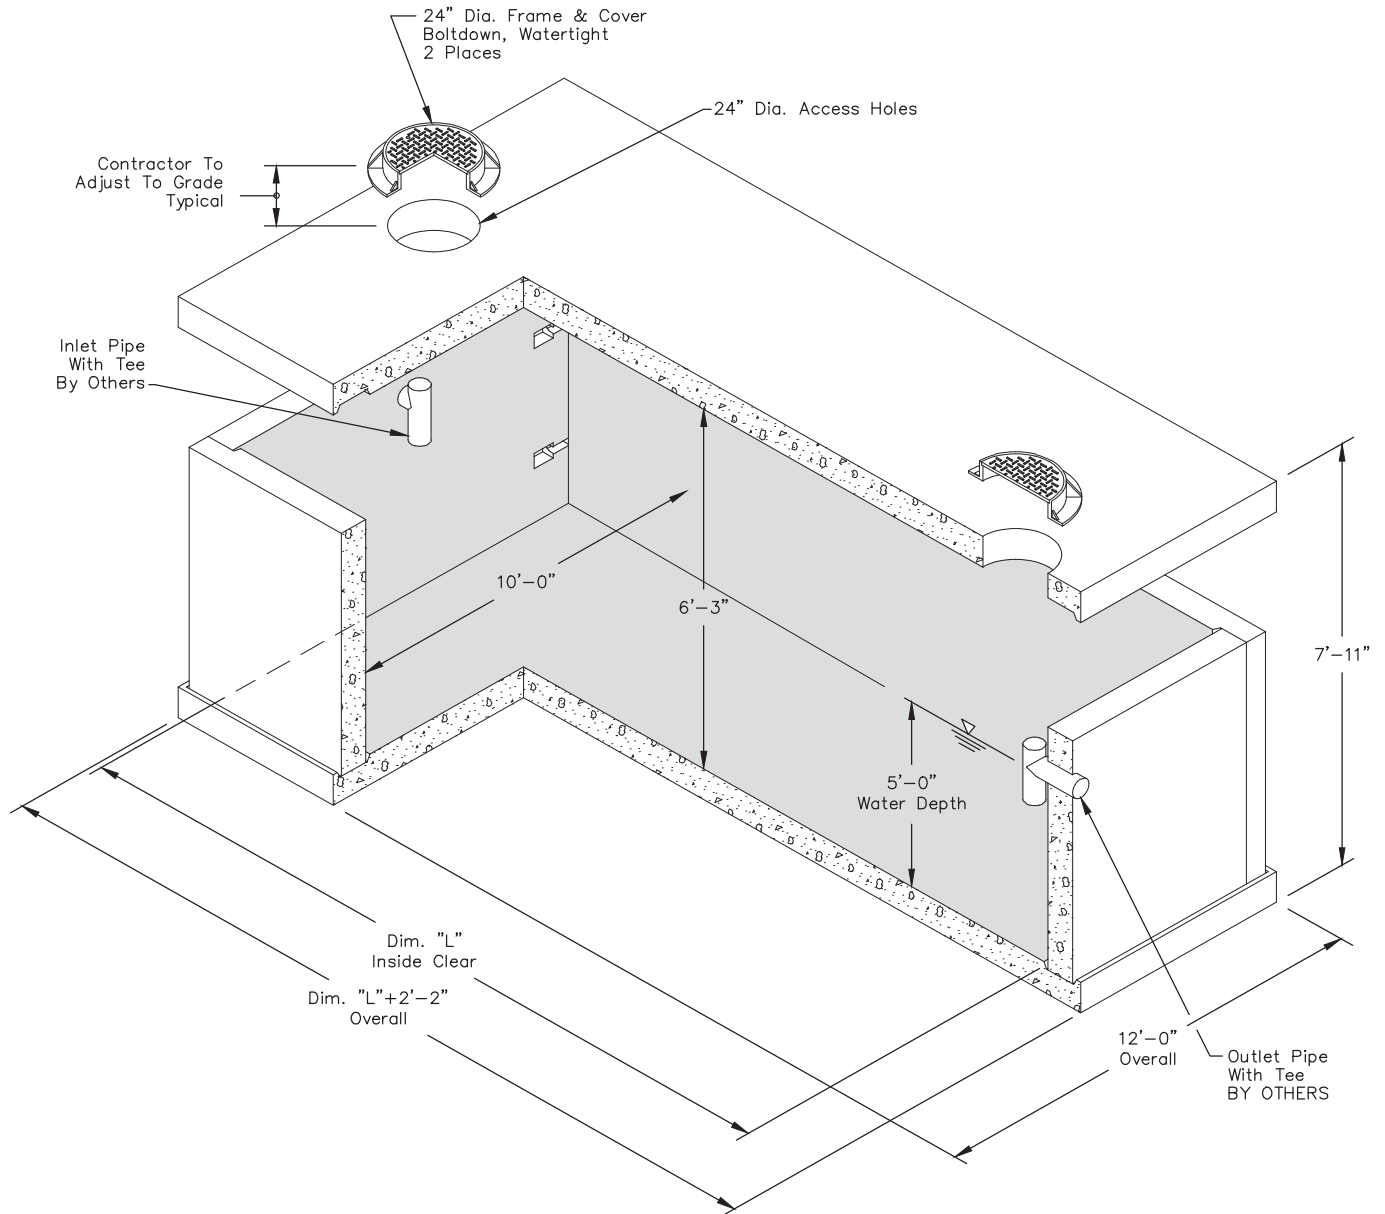

# HOLDING TANK PANEL VAULT SYSTEM

5,000 – 13,000 Gallon Capacity

HOLDING TANK SIZING CHART									
GALLONS	5000	6000	7000	8000	9000	10000	11000	12000	13000
DIM. "L"	14'-0"	16'-6"	19'-0"	22'-0"	24'-6"	27'-0"	30'-0"	32'-6"	35'-6"