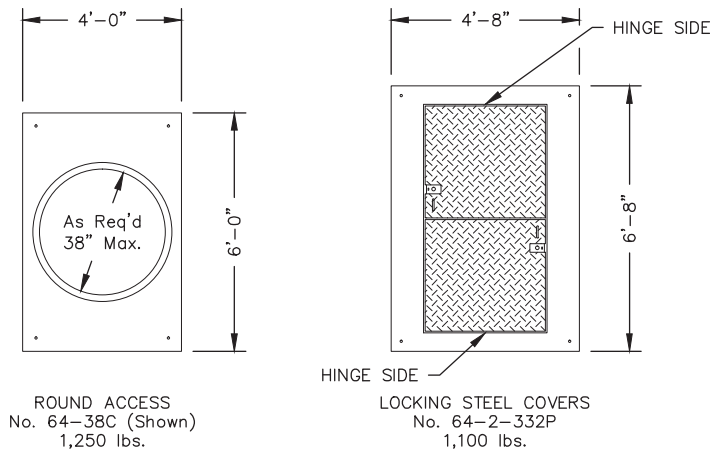

660-LA

OPTIONAL COVER SECTIONS

Non Skid Covers Available

FOR DETAILS, SEE REVERSE>>

Items Shown Are Subject To Change Without Notice
Issue Date: April 2016

660-LA

SCALE: 1/2" = 1'-0"