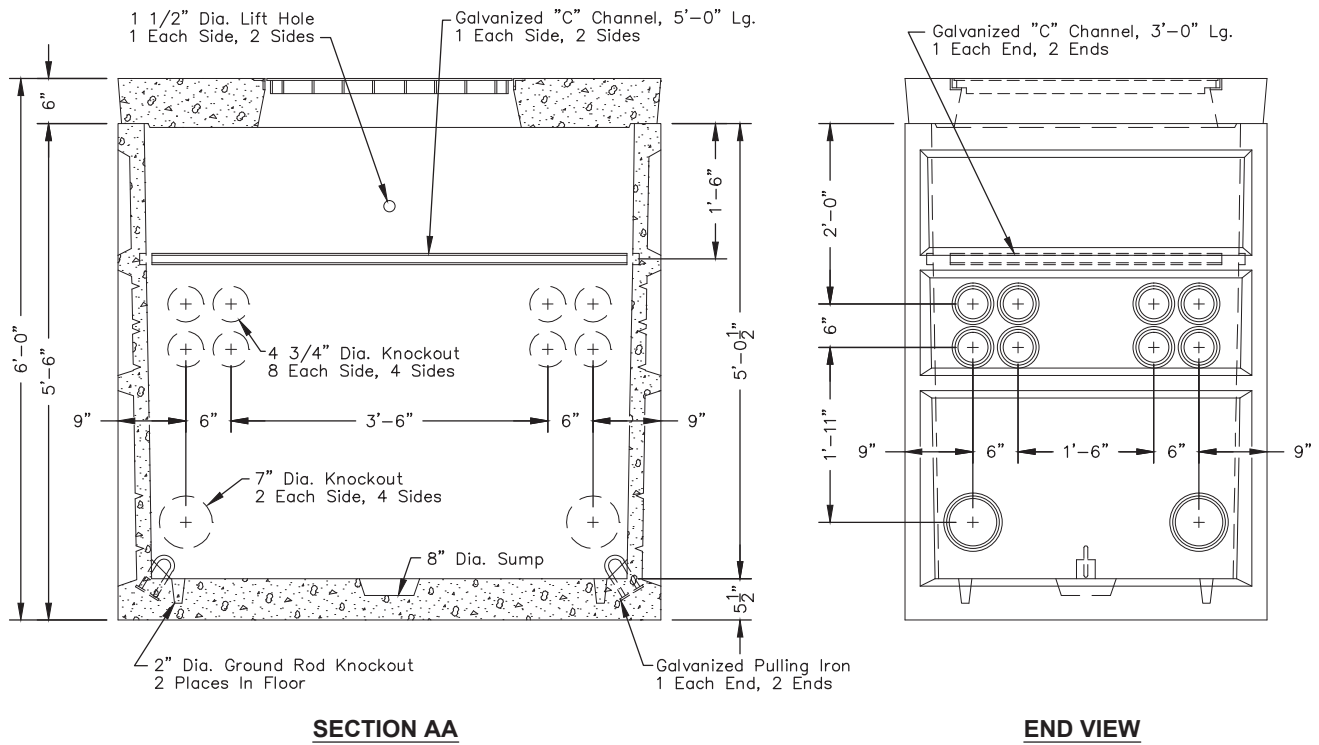

660-LA

OPTIONAL COVER SECTIONS

Non Skid Covers Available

FOR DETAILS, SEE REVERSE>>

Items Shown Are Subject To Change Without Notice
Issue Date: April 2016

660-LA

SCALE: 1/2" = 1'-0"