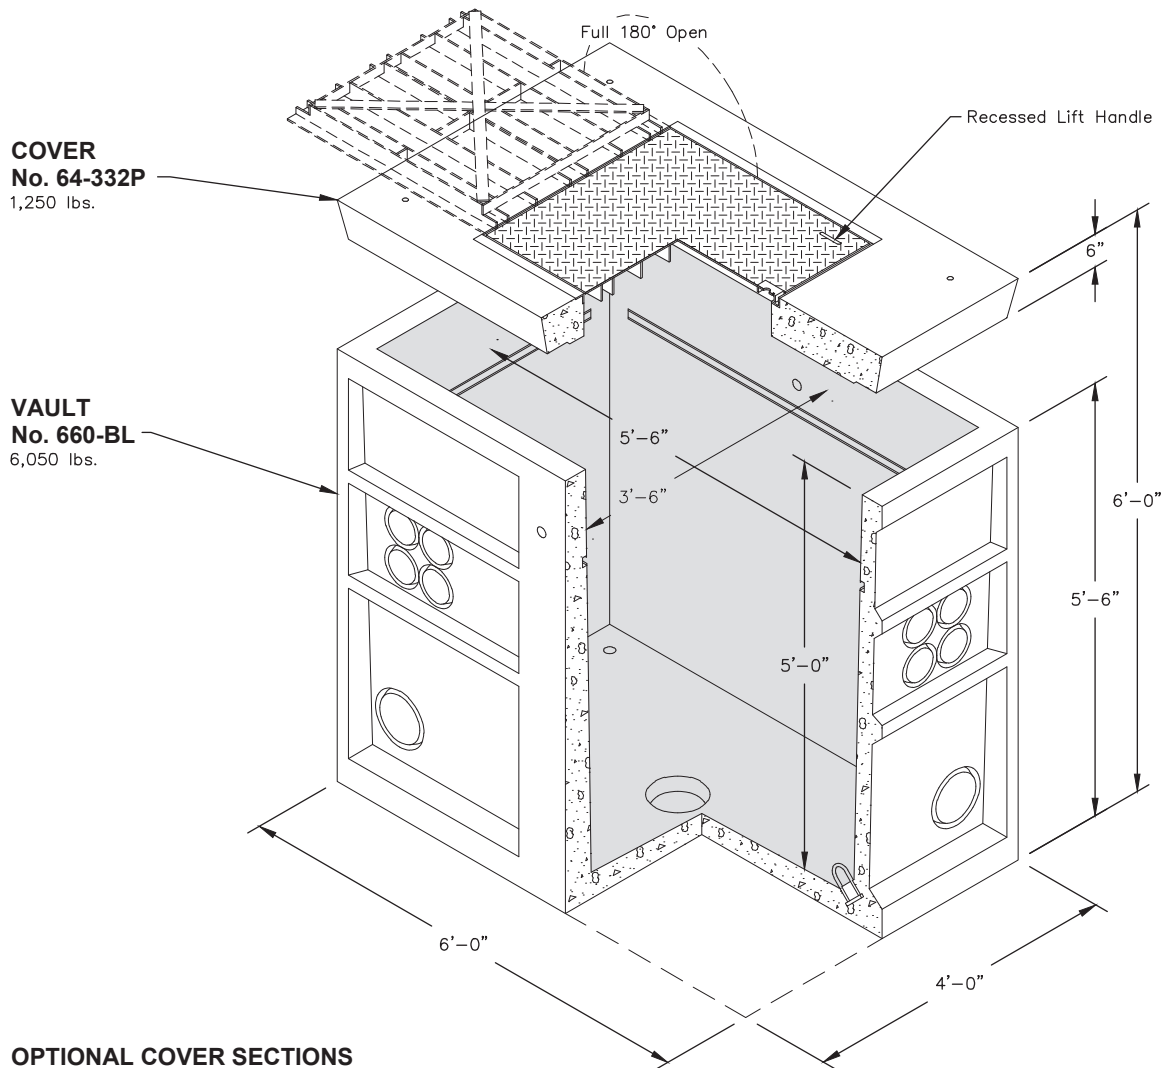

660-LA

OPTIONAL COVER SECTIONS

Non Skid Covers Available

FOR DETAILS, SEE REVERSE>>

Items Shown Are Subject To Change Without Notice
Issue Date: April 2016

660-LA

SCALE: 1/2" = 1'-0"