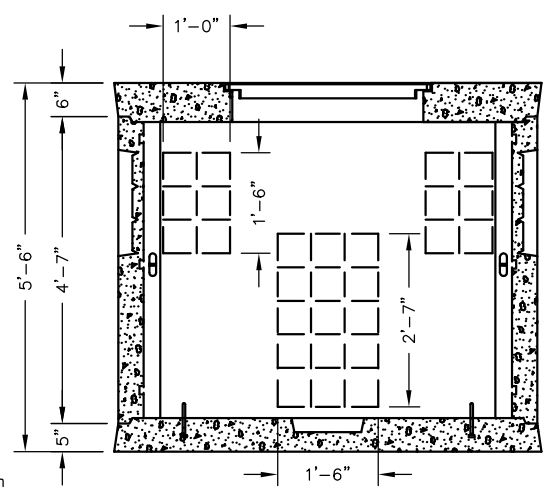

675-LAWA

No. 675-4242 Cover
3,570 lbs.

Non Skid Covers Available

FOR DETAILS, SEE REVERSE>>

Items Shown Are Subject To Change Without Notice
Issue Date: April 2016

675-LA/WA

PLAN VIEW

SECTION AA

SECTION BB

SCALE: 3/8"=1'-0"