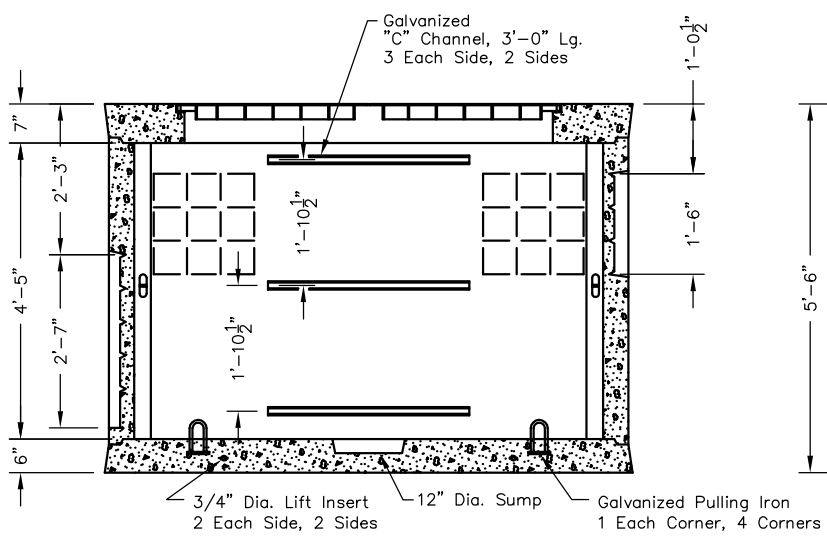

675-LAWA

No. 675-4242 Cover
3,570 lbs.

Non Skid Covers Available

FOR DETAILS, SEE REVERSE>>

Items Shown Are Subject To Change Without Notice
Issue Date: April 2016

675-LA/WA

PLAN VIEW

SECTION AA

SECTION BB

SCALE: 3/8"=1'-0"