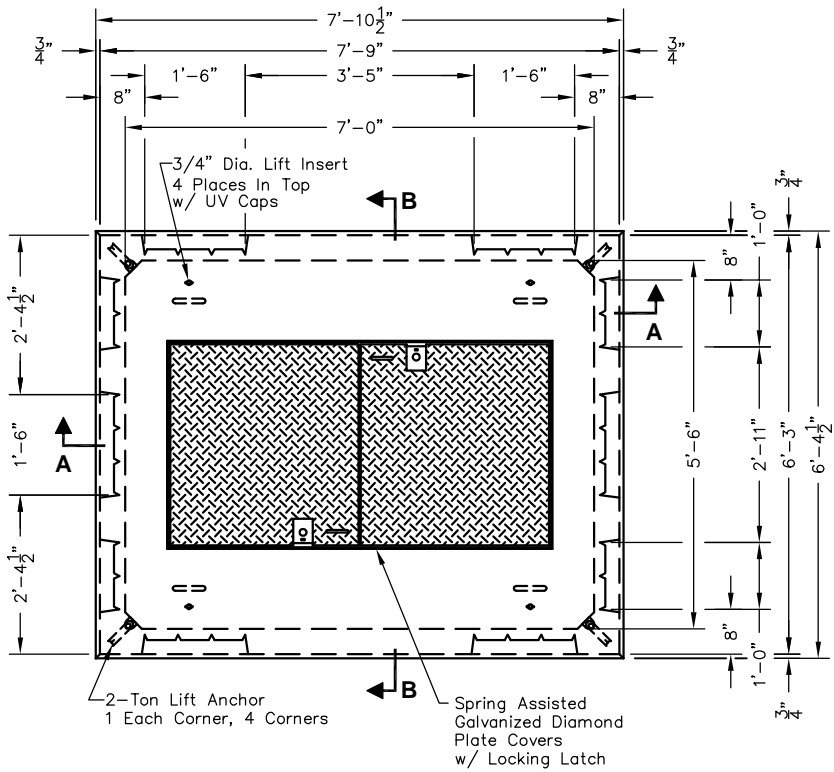

675-LAWA

No. 675-4242 Cover
3,570 lbs.

Non Skid Covers Available

FOR DETAILS, SEE REVERSE>>

Items Shown Are Subject To Change Without Notice
Issue Date: April 2016

675-LA/WA

PLAN VIEW

SECTION AA

SECTION BB

SCALE: 3/8"=1'-0"