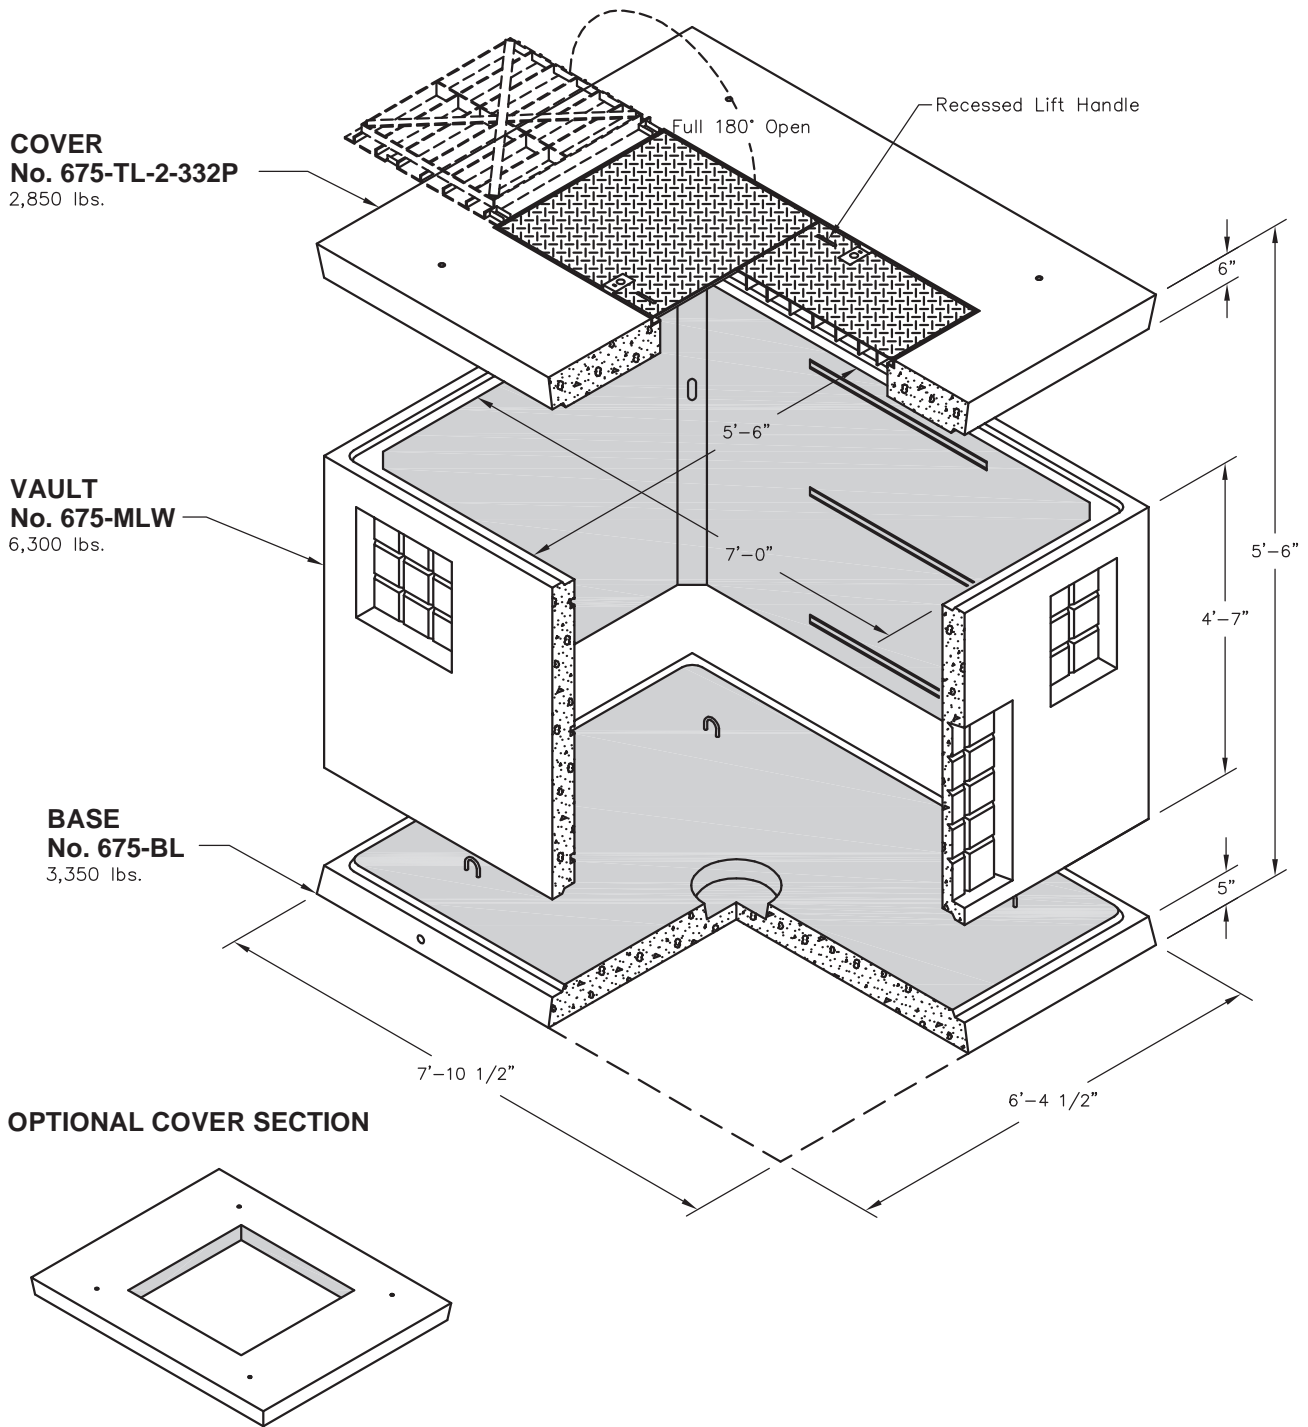

675-LAWA

No. 675-4242 Cover
3,570 lbs.

Non Skid Covers Available

FOR DETAILS, SEE REVERSE>>

Items Shown Are Subject To Change Without Notice
Issue Date: April 2016

675-LA/WA

PLAN VIEW

SECTION AA

SECTION BB

SCALE: 3/8"=1'-0"