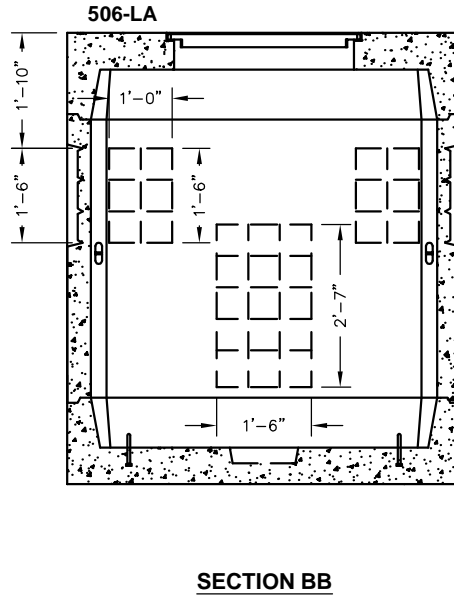

676-LA/WA

Non Skid Covers Available

FOR DETAILS, SEE REVERSE>>

Items Shown Are Subject To Change Without Notice
Issue Date: April 2016

676-LA/WA

SCALE: 3/8"=1'-0"