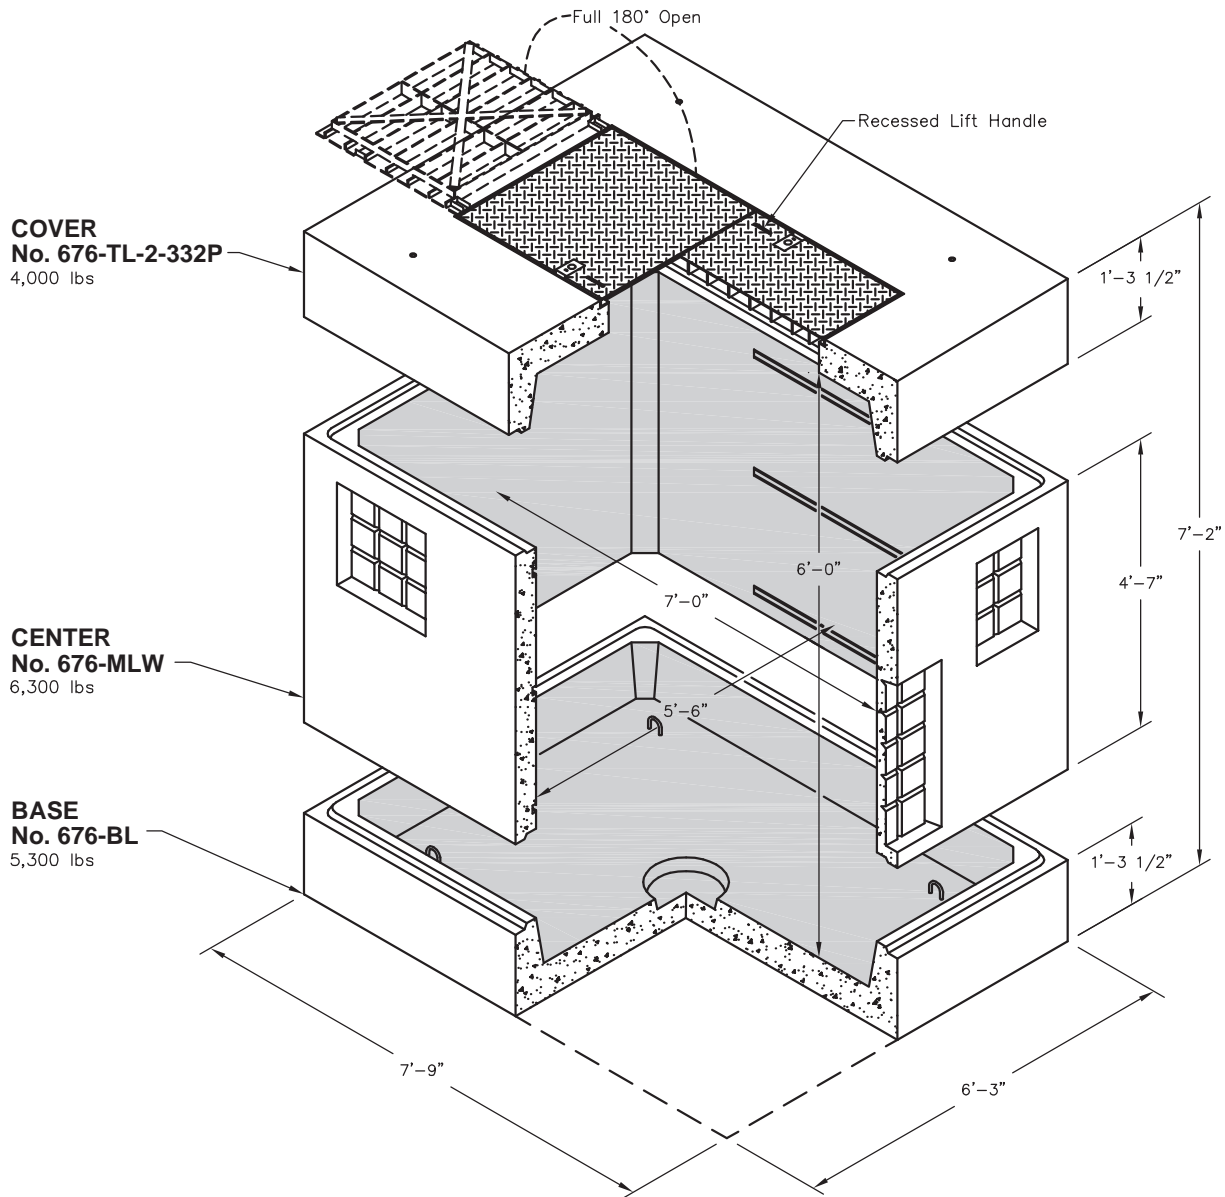

676-LA/WA

Non Skid Covers Available

FOR DETAILS, SEE REVERSE>>

Items Shown Are Subject To Change Without Notice
Issue Date: April 2016

676-LA/WA

SCALE: 3/8"=1'-0"