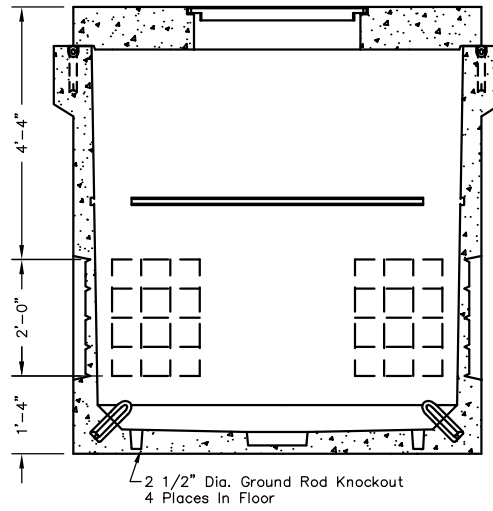

777-LA

OPTIONAL TOP SECTIONS

LOCKING STEEL COVER
No. 77-332P
4,400 lbs

ROUND ACCESS OPENING
No. 77-42C
4,150 lbs

Non Skid Covers Available
FOR DETAILS, SEE REVERSE>>
Items Shown Are Subject To Change Without Notice
Issue Date: April 2016

777-LA

SCALE: 3/8"=1'-0"