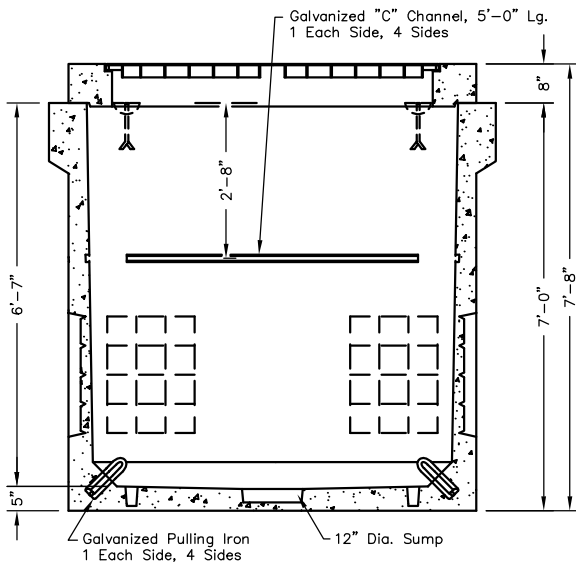

777-LA

OPTIONAL TOP SECTIONS

LOCKING STEEL COVER
No. 77-332P
4,400 lbs

ROUND ACCESS OPENING
No. 77-42C
4,150 lbs

Non Skid Covers Available
FOR DETAILS, SEE REVERSE>>
Items Shown Are Subject To Change Without Notice
Issue Date: April 2016

777-LA

SCALE: 3/8"=1'-0"