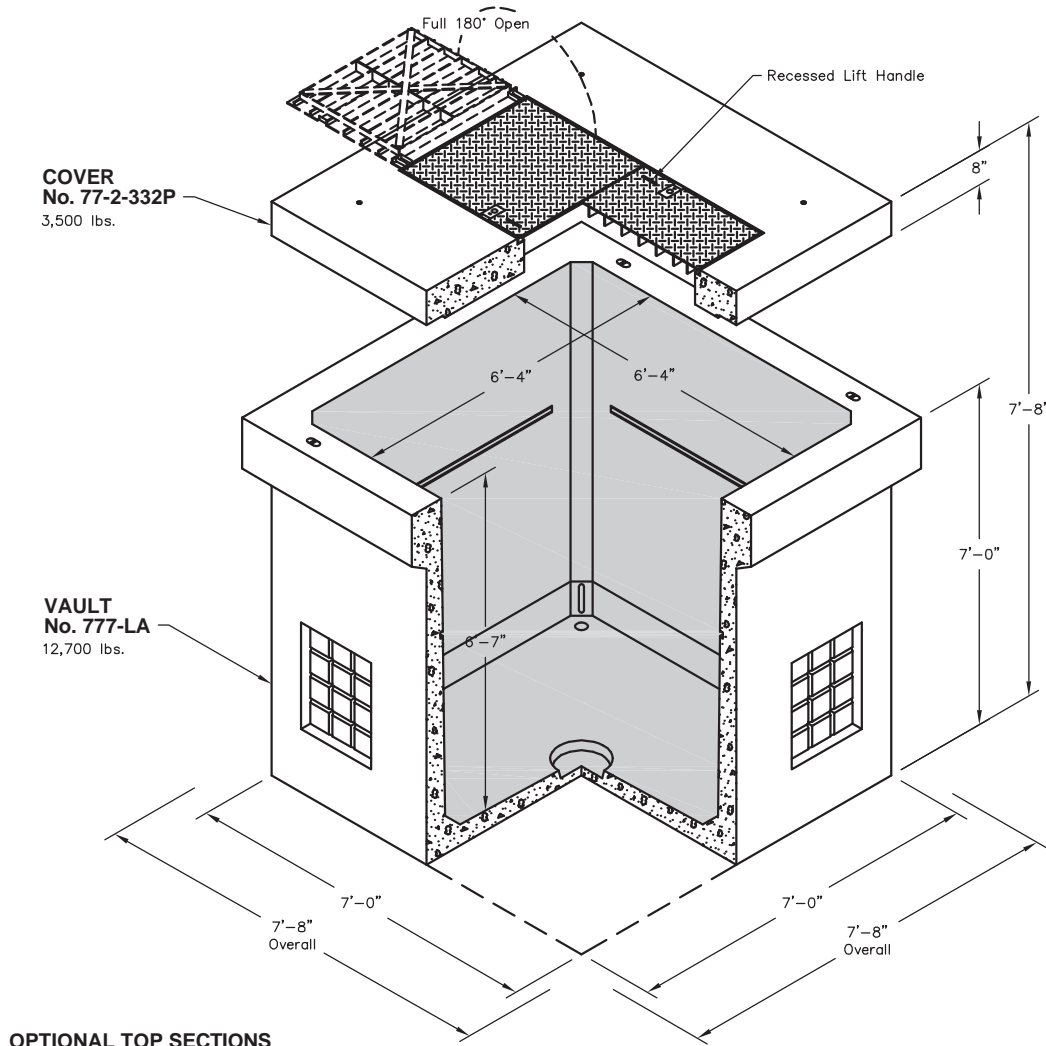

777-LA

OPTIONAL TOP SECTIONS

LOCKING STEEL COVER
No. 77-332P
4,400 lbs

ROUND ACCESS OPENING
No. 77-42C
4,150 lbs

Non Skid Covers Available
FOR DETAILS, SEE REVERSE>>
Items Shown Are Subject To Change Without Notice
Issue Date: April 2016

777-LA

SCALE: 3/8"=1'-0"