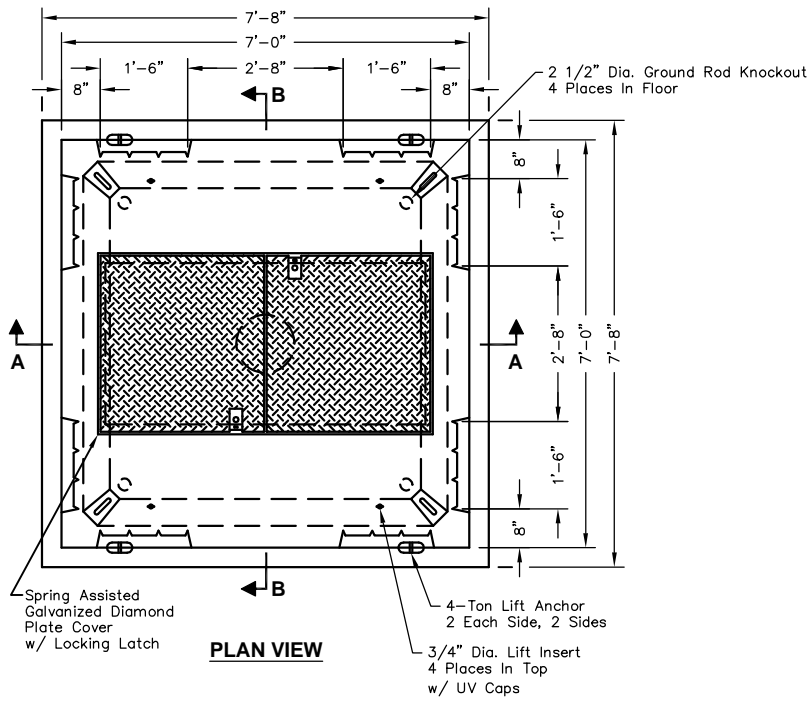

777-LA

OPTIONAL TOP SECTIONS

LOCKING STEEL COVER
No. 77-332P
4,400 lbs

ROUND ACCESS OPENING
No. 77-42C
4,150 lbs

Non Skid Covers Available
FOR DETAILS, SEE REVERSE>>
Items Shown Are Subject To Change Without Notice
Issue Date: April 2016

777-LA

SCALE: 3/8"=1'-0"