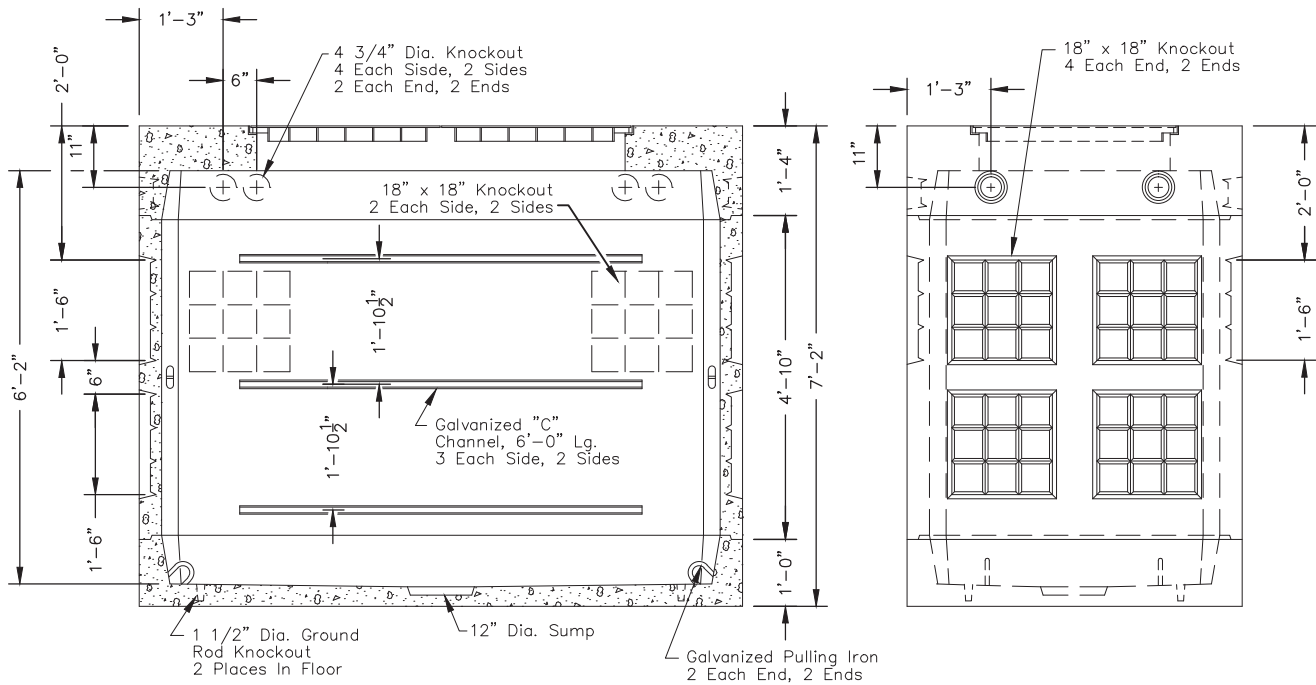

4484-LA

OPTIONAL TOP SECTIONS

Non Skid Covers Available

FOR DETAILS, SEE REVERSE>>

Items Shown Are Subject To Change Without Notice
Issue Date: April 2016

4484-LA

PLAN VIEW

SECTION AA

END VIEW

SCALE: 3/8" = 1'-0"