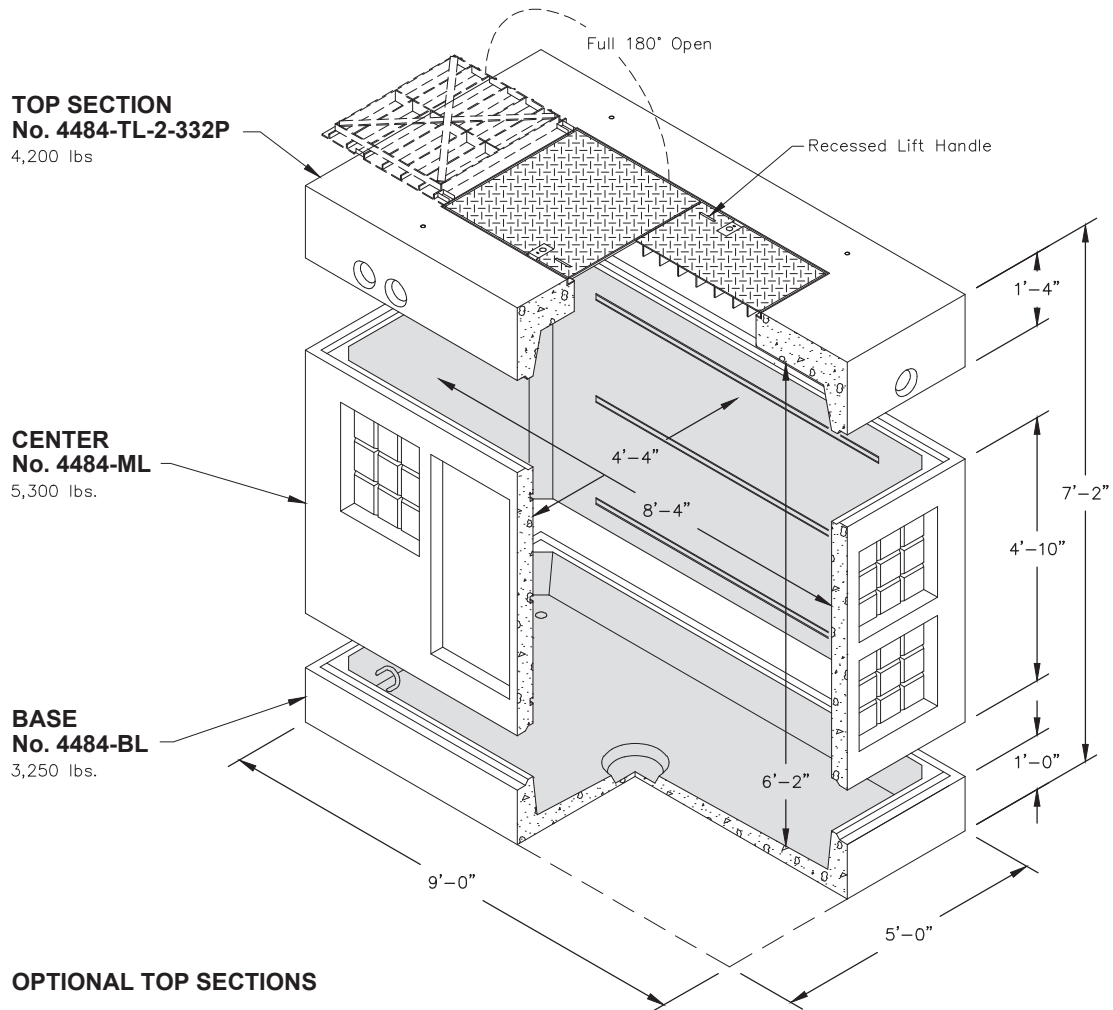

4484-LA

OPTIONAL TOP SECTIONS

Non Skid Covers Available

FOR DETAILS, SEE REVERSE>>

Items Shown Are Subject To Change Without Notice
Issue Date: April 2016

4484-LA

PLAN VIEW

SECTION AA

END VIEW

SCALE: 3/8" = 1'-0"