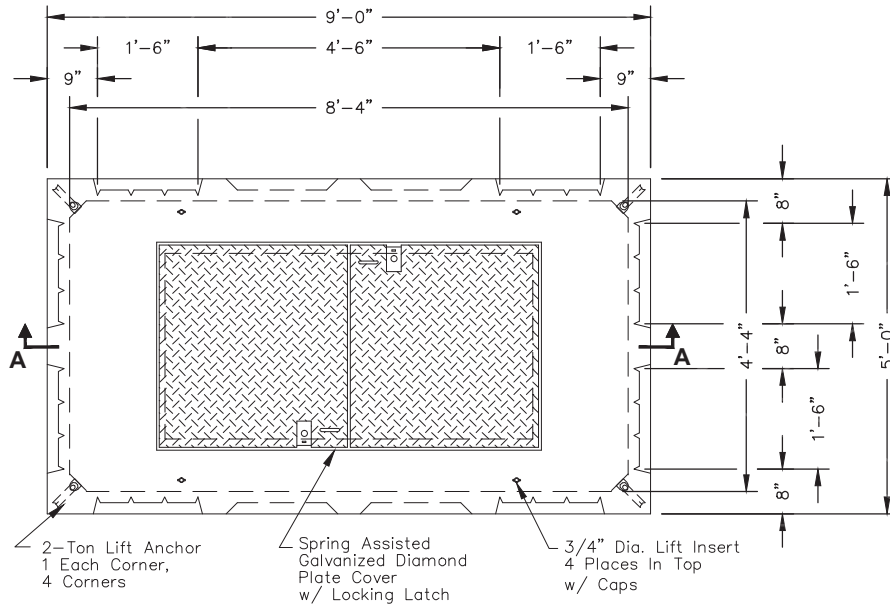

4484-LA

OPTIONAL TOP SECTIONS

Non Skid Covers Available

FOR DETAILS, SEE REVERSE>>

Items Shown Are Subject To Change Without Notice
Issue Date: April 2016

4484-LA

PLAN VIEW

SECTION AA

END VIEW

SCALE: 3/8" = 1'-0"