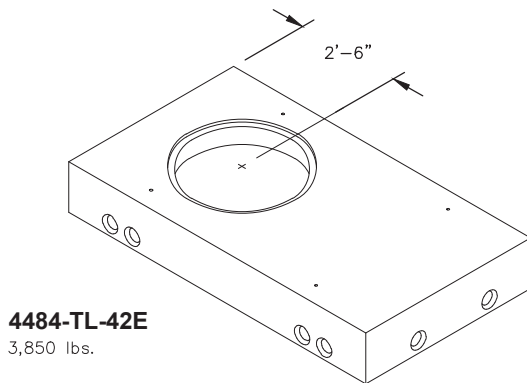

4484-LA

OPTIONAL TOP SECTIONS

Non Skid Covers Available

FOR DETAILS, SEE REVERSE>>

Items Shown Are Subject To Change Without Notice
Issue Date: April 2016

4484-LA

PLAN VIEW

SECTION AA

END VIEW

SCALE: 3/8" = 1'-0"