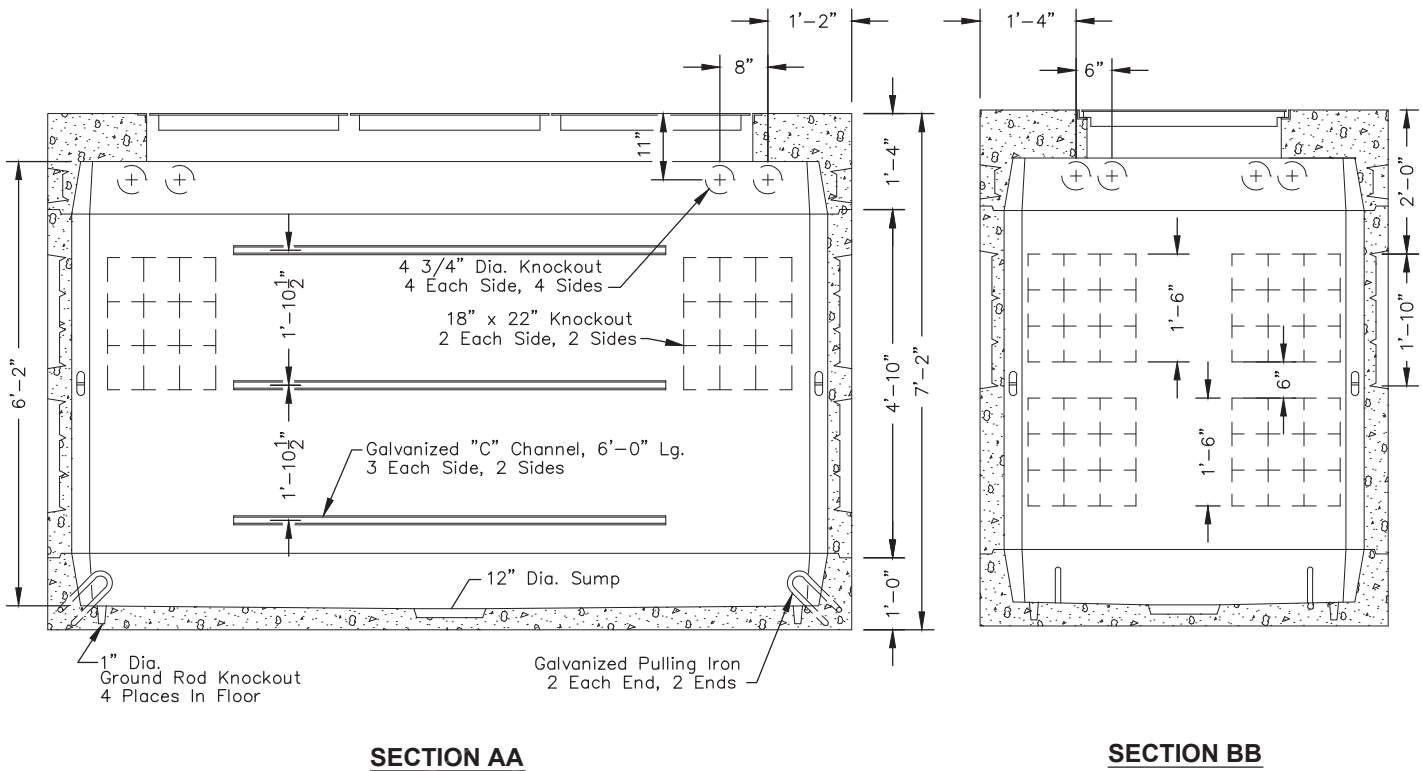

5106-LA

TOP SECTION
No. 5106-TL3-332
5,000 lbs.

Recessed Lift Handle

Full 180° Open

VAULT
No. 5106-ML
6,600 lbs.

BASE
No. 5106-BL
4,150 lbs.

OPTIONAL TOP SECTIONS

Non Skid Covers Available

Items Shown Are Subject To Change Without Notice
Issue Date: April 2016

5106-LA

SCALE: 3/8" = 1'-0"