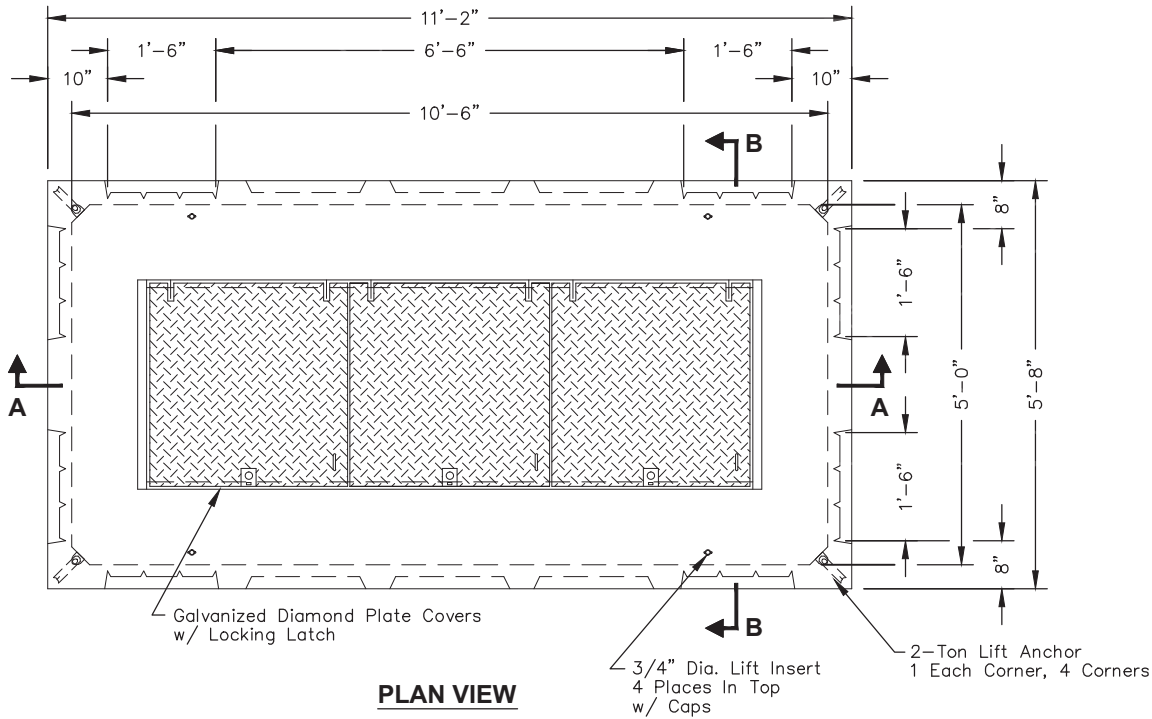

5106-LA

TOP SECTION
No. 5106-TL3-332
5,000 lbs.

Recessed Lift Handle

Full 180° Open

VAULT
No. 5106-ML
6,600 lbs.

BASE
No. 5106-BL
4,150 lbs.

OPTIONAL TOP SECTIONS

Non Skid Covers Available

Items Shown Are Subject To Change Without Notice
Issue Date: April 2016

5106-LA

SCALE: 3/8" = 1'-0"