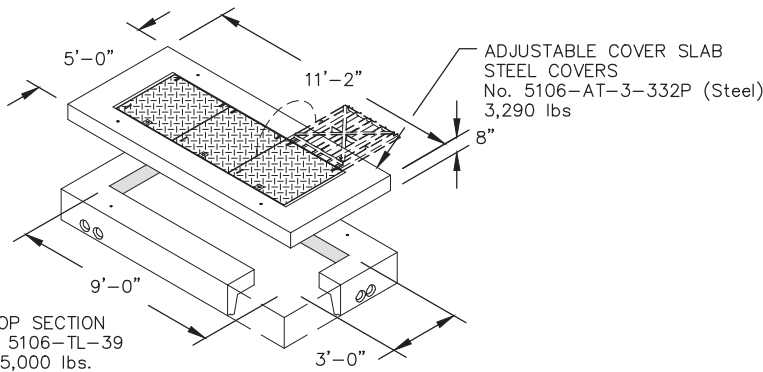

5106-LA

TOP SECTION
No. 5106-TL3-332
5,000 lbs.

Recessed Lift Handle

Full 180° Open

VAULT
No. 5106-ML
6,600 lbs.

BASE
No. 5106-BL
4,150 lbs.

OPTIONAL TOP SECTIONS

Non Skid Covers Available

Items Shown Are Subject To Change Without Notice
Issue Date: April 2016

5106-LA

SCALE: 3/8" = 1'-0"