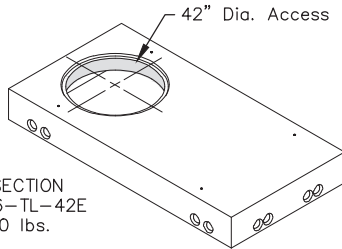

5106-LA

TOP SECTION
No. 5106-TL3-332
5,000 lbs.

Recessed Lift Handle

Full 180° Open

VAULT
No. 5106-ML
6,600 lbs.

BASE
No. 5106-BL
4,150 lbs.

OPTIONAL TOP SECTIONS

Non Skid Covers Available

Items Shown Are Subject To Change Without Notice
Issue Date: April 2016

5106-LA

SCALE: 3/8" = 1'-0"