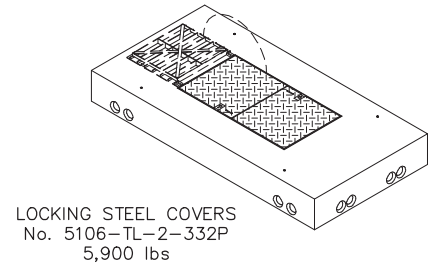

5106-LA

TOP SECTION
No. 5106-TL3-332
5,000 lbs.

Recessed Lift Handle

Full 180° Open

VAULT
No. 5106-ML
6,600 lbs.

BASE
No. 5106-BL
4,150 lbs.

OPTIONAL TOP SECTIONS

Non Skid Covers Available

Items Shown Are Subject To Change Without Notice
Issue Date: April 2016

5106-LA

SCALE: 3/8" = 1'-0"