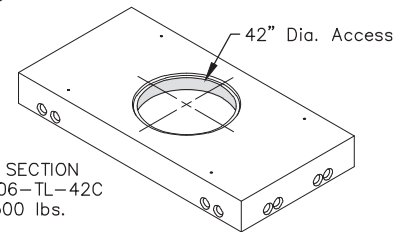

5106-LA

TOP SECTION
No. 5106-TL3-332
5,000 lbs.

Recessed Lift Handle

Full 180° Open

VAULT
No. 5106-ML
6,600 lbs.

BASE
No. 5106-BL
4,150 lbs.

OPTIONAL TOP SECTIONS

Non Skid Covers Available

Items Shown Are Subject To Change Without Notice
Issue Date: April 2016

5106-LA

SCALE: 3/8" = 1'-0"