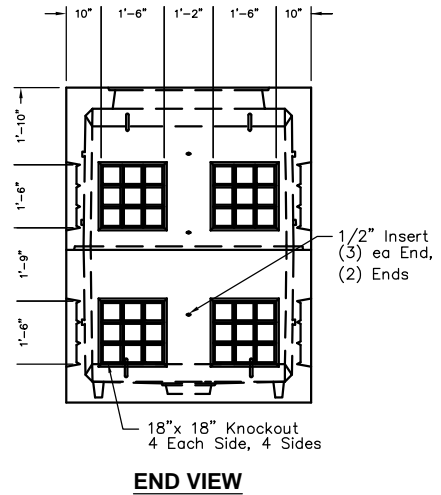

38Y-5106-LA

TOP
No. 38Y-5106-T42C
10,900 lbs.

BASE
No. 38Y-5106-BL
11,600 lbs.

OPTIONAL TOP SECTIONS

Non Skid Covers Available

FOR DETAILS, SEE REVERSE>>

Items Shown Are Subject To Change Without Notice
Issue Date: April 2016

38Y-5106-LA

SCALE: 1/4"=1'-0"