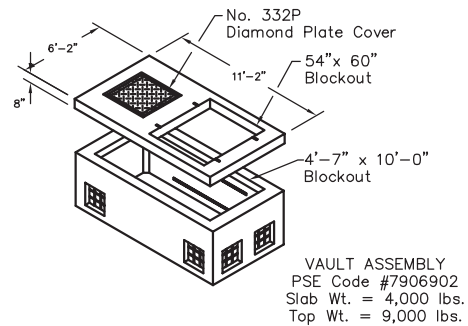

38Y-5106-LA

TOP
No. 38Y-5106-T42C
10,900 lbs.

BASE
No. 38Y-5106-BL
11,600 lbs.

OPTIONAL TOP SECTIONS

Non Skid Covers Available

FOR DETAILS, SEE REVERSE>>

Items Shown Are Subject To Change Without Notice
Issue Date: April 2016

38Y-5106-LA

SCALE: 1/4"=1'-0"