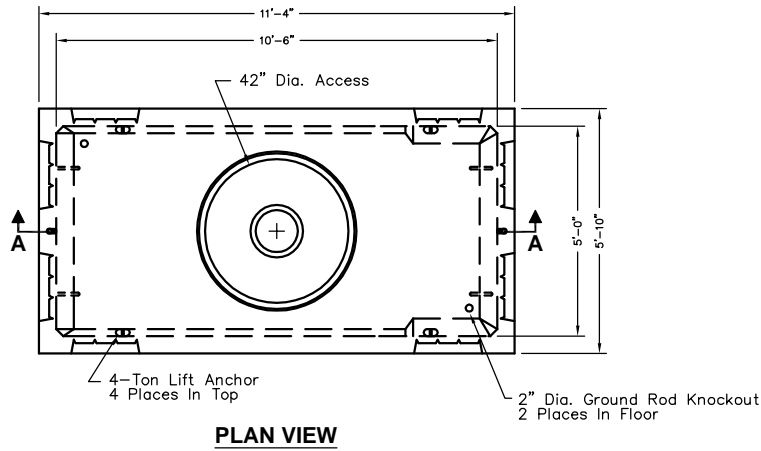

38Y-5106-LA

TOP
No. 38Y-5106-T42C
10,900 lbs.

BASE
No. 38Y-5106-BL
11,600 lbs.

OPTIONAL TOP SECTIONS

Non Skid Covers Available

FOR DETAILS, SEE REVERSE>>

Items Shown Are Subject To Change Without Notice
Issue Date: April 2016

38Y-5106-LA

SCALE: 1/4"=1'-0"