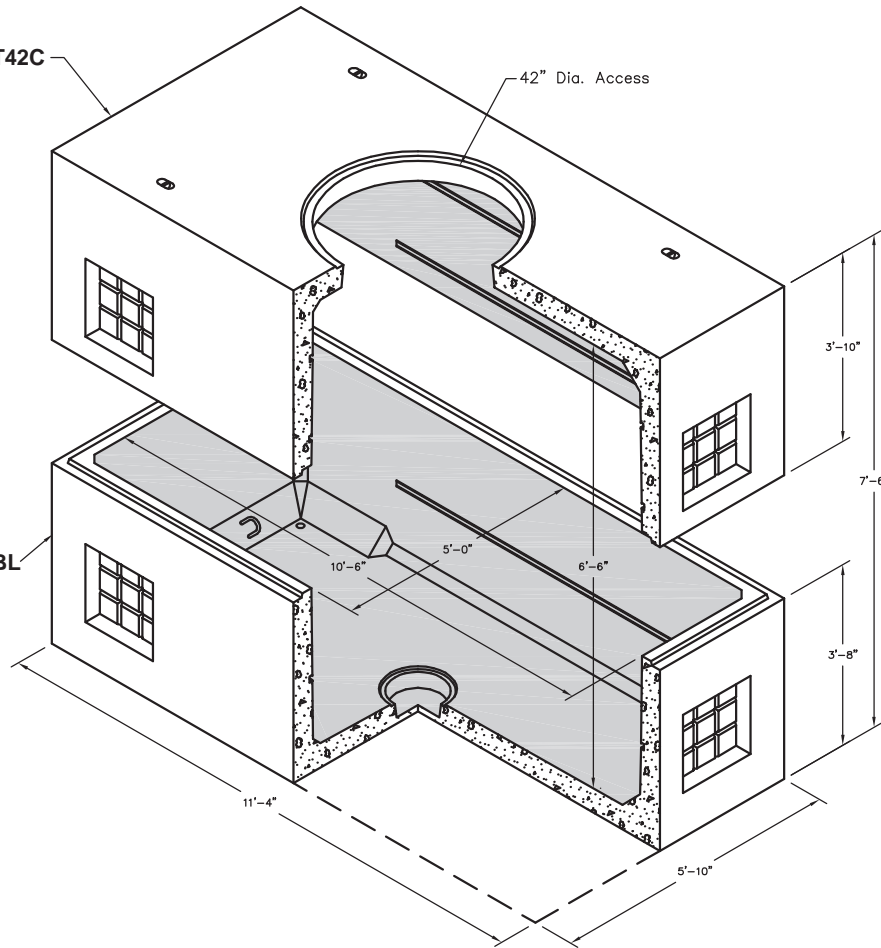

38Y-5106-LA

TOP
No. 38Y-5106-T42C
10,900 lbs.

BASE
No. 38Y-5106-BL
11,600 lbs.

OPTIONAL TOP SECTIONS

Non Skid Covers Available

FOR DETAILS, SEE REVERSE>>

Items Shown Are Subject To Change Without Notice
Issue Date: April 2016

38Y-5106-LA

SCALE: 1/4"=1'-0"