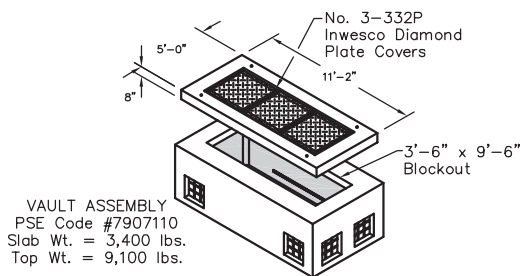

38Y-5106-LA

TOP
No. 38Y-5106-T42C
10,900 lbs.

BASE
No. 38Y-5106-BL
11,600 lbs.

OPTIONAL TOP SECTIONS

Non Skid Covers Available

FOR DETAILS, SEE REVERSE>>

Items Shown Are Subject To Change Without Notice
Issue Date: April 2016

38Y-5106-LA

SCALE: 1/4"=1'-0"