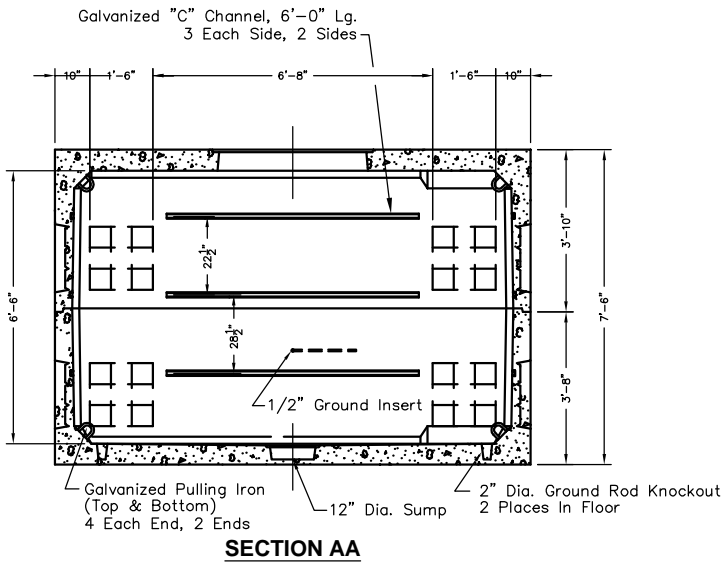

38Y-5106-LA

TOP
No. 38Y-5106-T42C
10,900 lbs.

BASE
No. 38Y-5106-BL
11,600 lbs.

OPTIONAL TOP SECTIONS

Non Skid Covers Available

FOR DETAILS, SEE REVERSE>>

Items Shown Are Subject To Change Without Notice
Issue Date: April 2016

38Y-5106-LA

SCALE: 1/4"=1'-0"