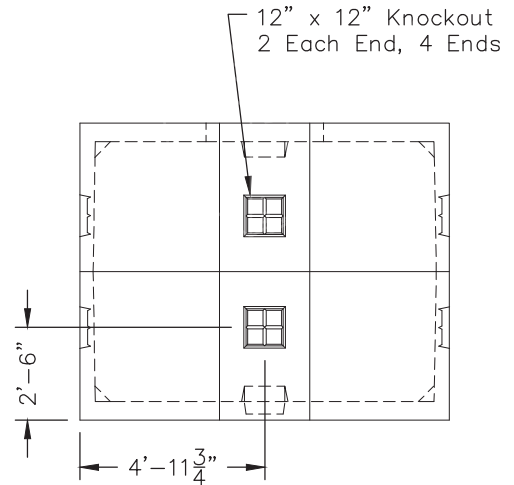

8484-LA

Non Skid Covers Available

FOR DETAILS, SEE REVERSE>>

Items Shown Are Subject To Change Without Notice
Issue Date: April 2016

8484-LA

SCALE: 3/16" = 1'-0"