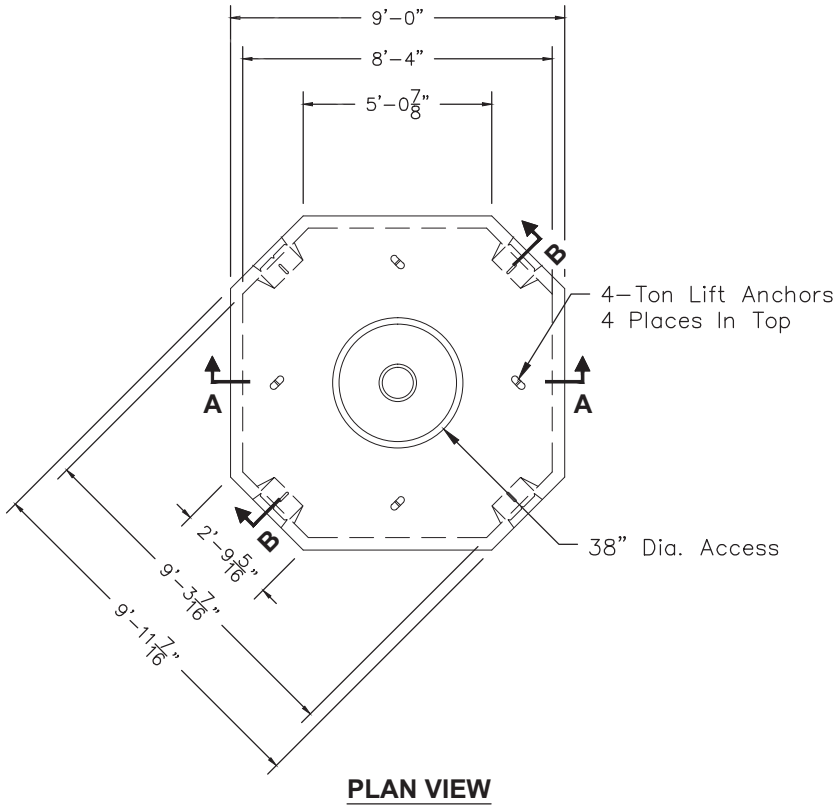

8484-LA

Non Skid Covers Available

FOR DETAILS, SEE REVERSE>>

Items Shown Are Subject To Change Without Notice
Issue Date: April 2016

8484-LA

SCALE: 3/16" = 1'-0"