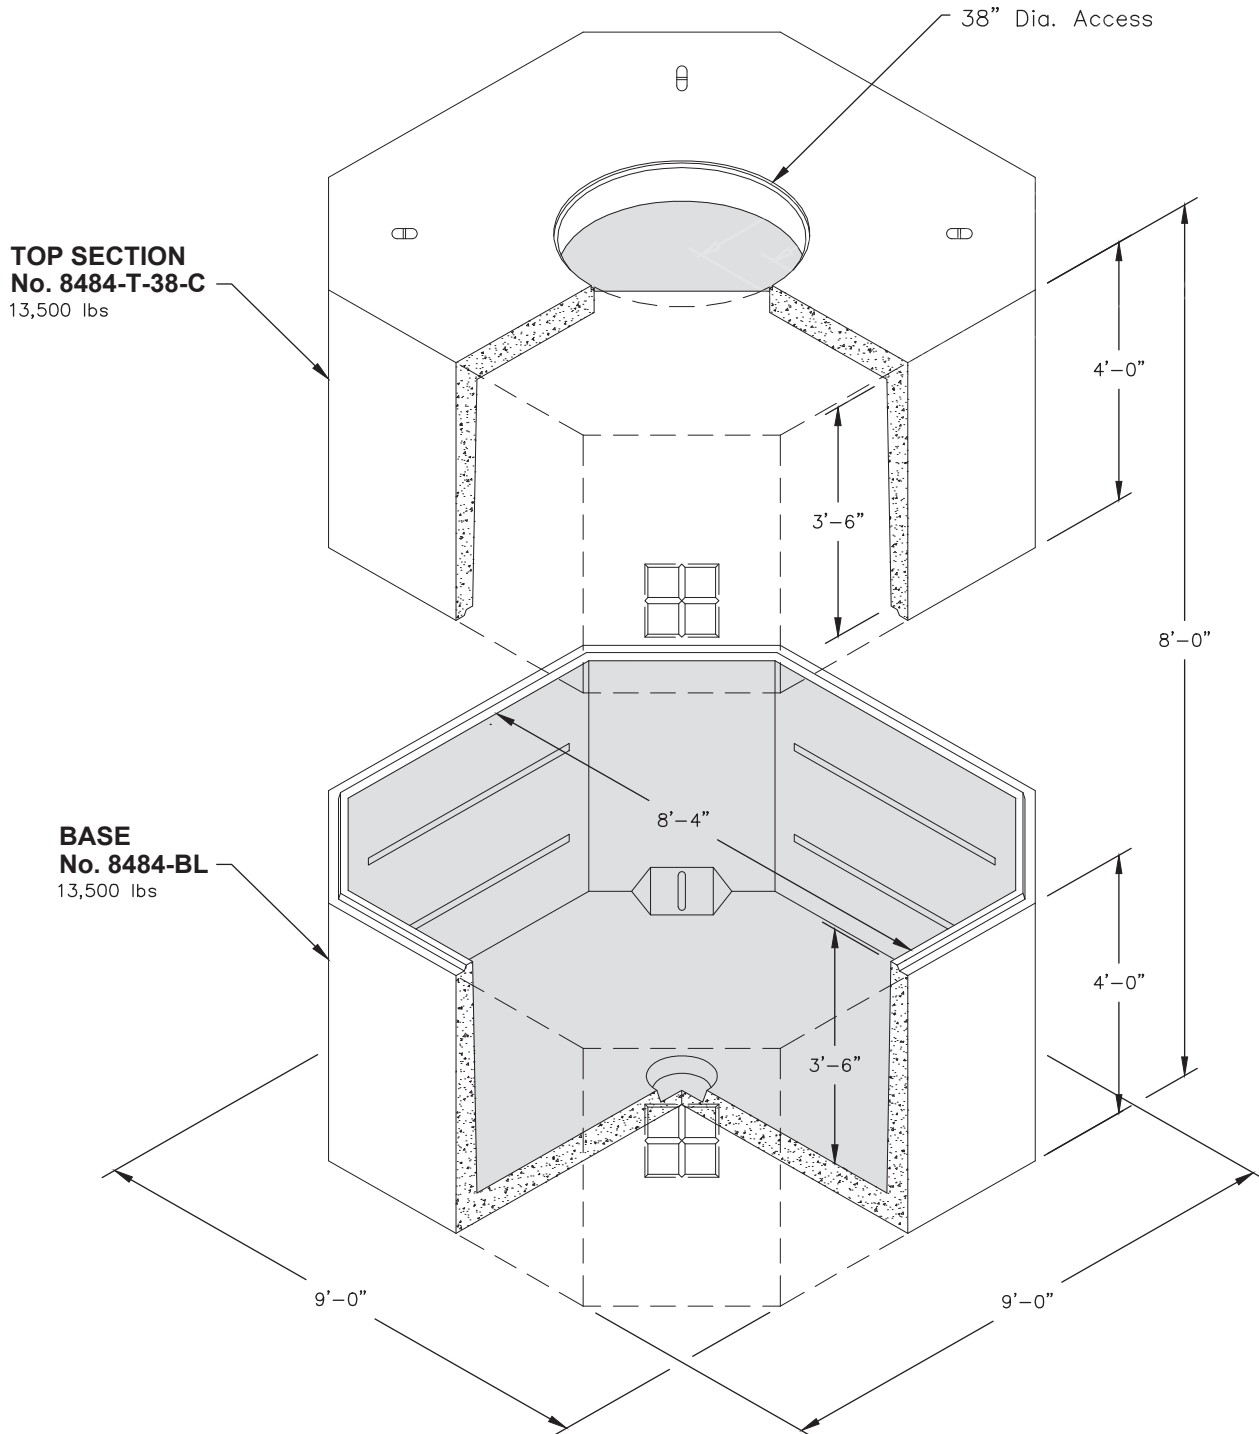

8484-LA

Non Skid Covers Available

FOR DETAILS, SEE REVERSE>>

Items Shown Are Subject To Change Without Notice
Issue Date: April 2016

8484-LA

SCALE: 3/16" = 1'-0"