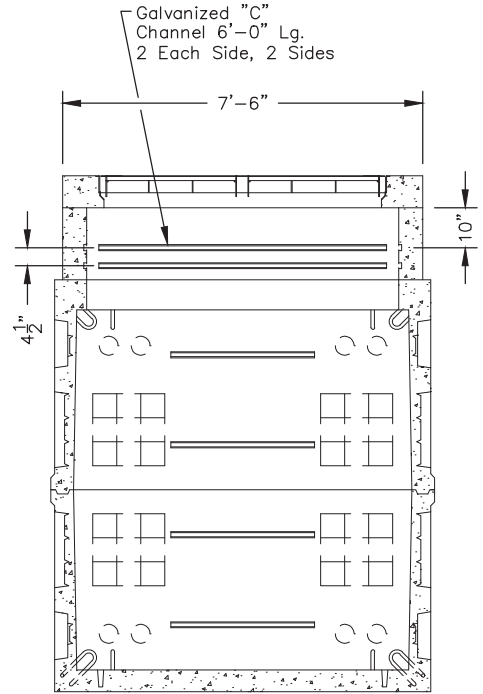

712-CLX

Non Skid Covers Available

FOR DETAILS, SEE REVERSE>>

Items Shown Are Subject To Change Without Notice
Issue Date: April 2016

712-CLX

PLAN VIEW

Cover Slab, Casting and Access Risers Not Shown

SECTION AA

SECTION BB

SCALE: 1/4" = 1'-0"