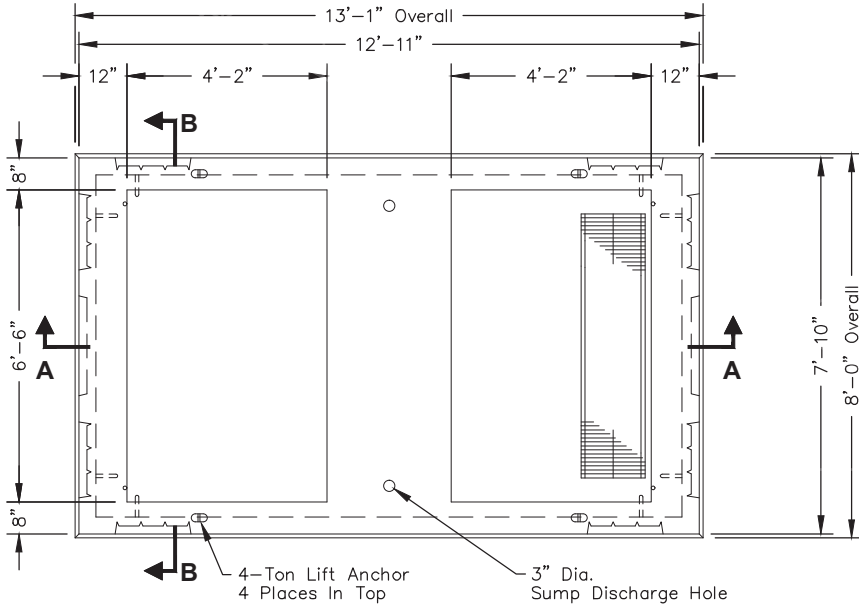

712-CLX

Non Skid Covers Available

FOR DETAILS, SEE REVERSE>>

Items Shown Are Subject To Change Without Notice
Issue Date: April 2016

712-CLX

PLAN VIEW

Cover Slab, Casting and Access Risers Not Shown

SECTION AA

SECTION BB

SCALE: 1/4" = 1'-0"