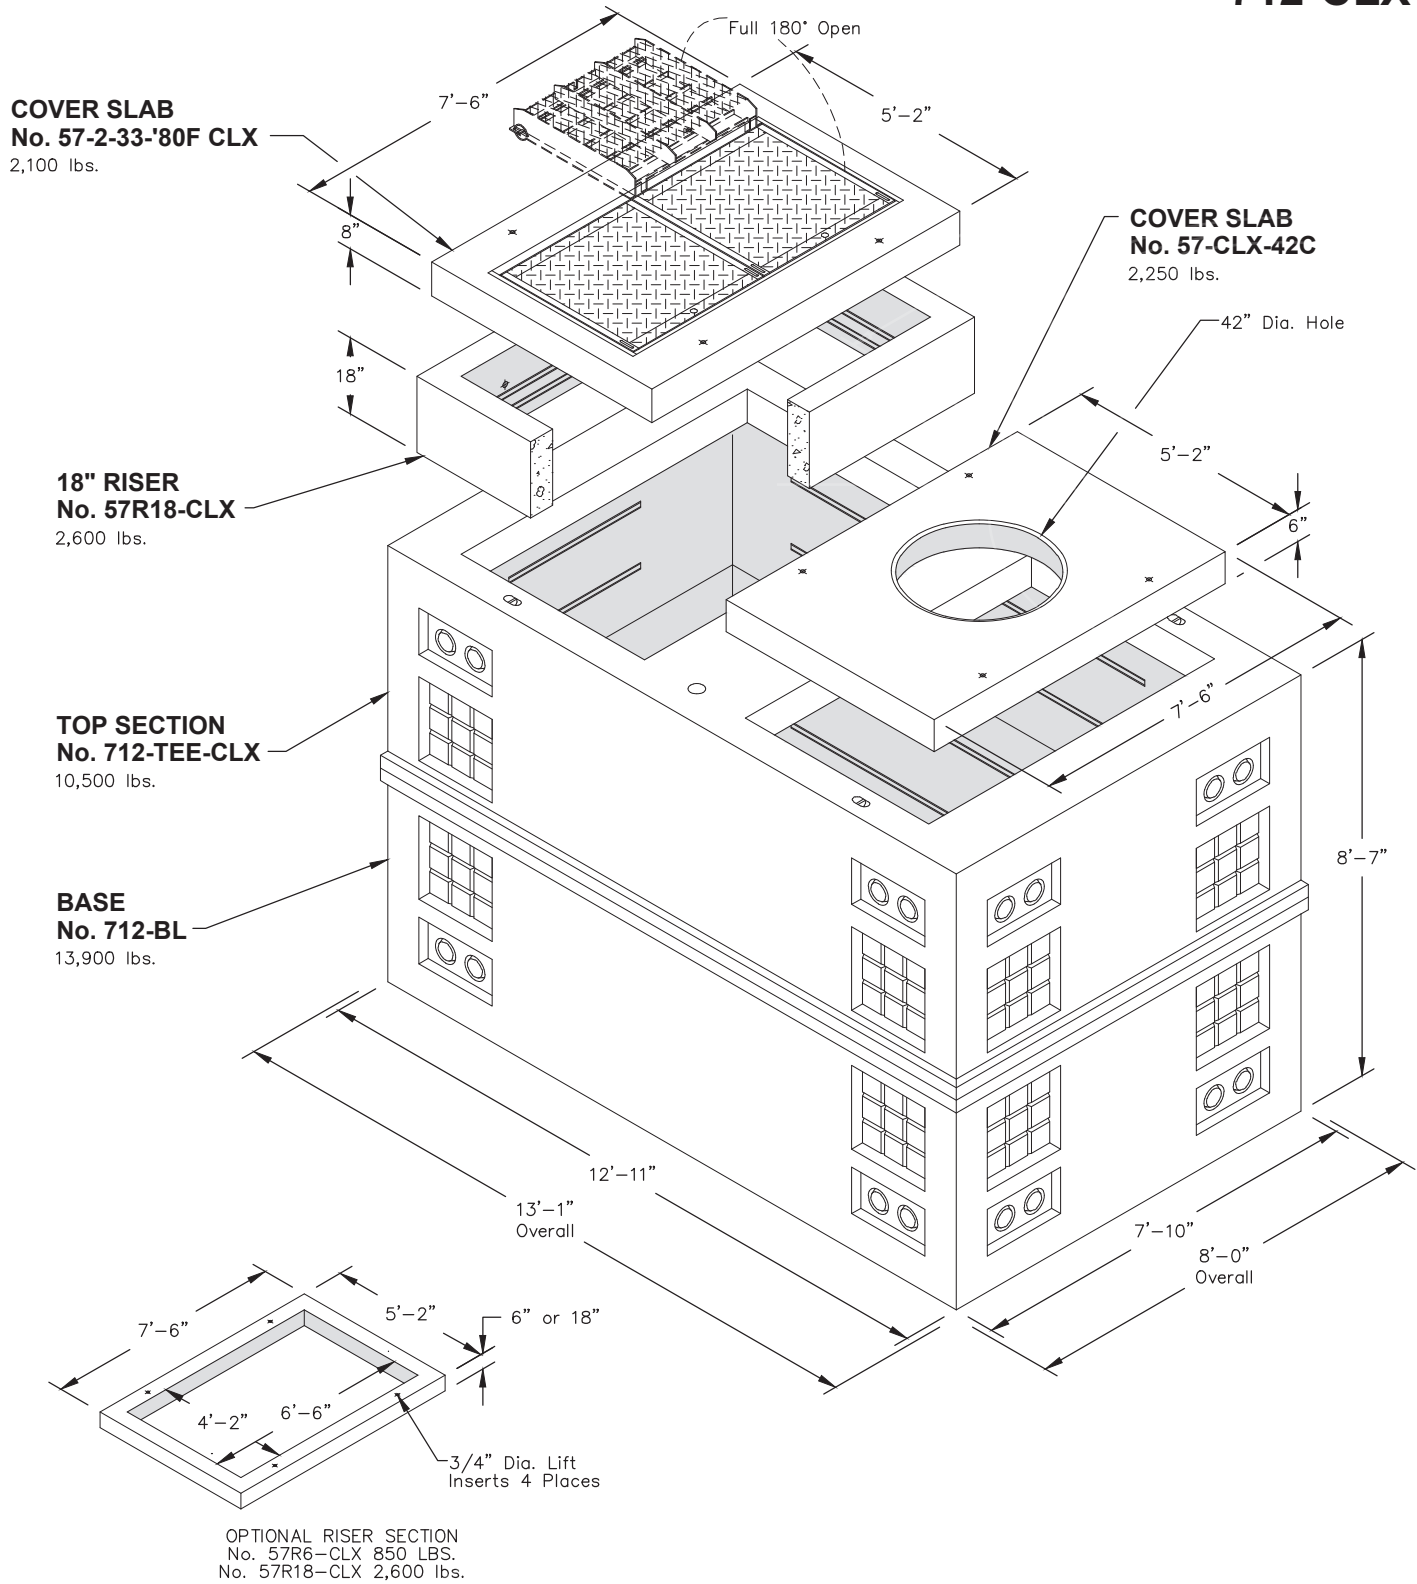

712-CLX

Non Skid Covers Available

FOR DETAILS, SEE REVERSE>>

Items Shown Are Subject To Change Without Notice
Issue Date: April 2016

712-CLX

PLAN VIEW

Cover Slab, Casting and Access Risers Not Shown

SECTION AA

SECTION BB

SCALE: 1/4" = 1'-0"