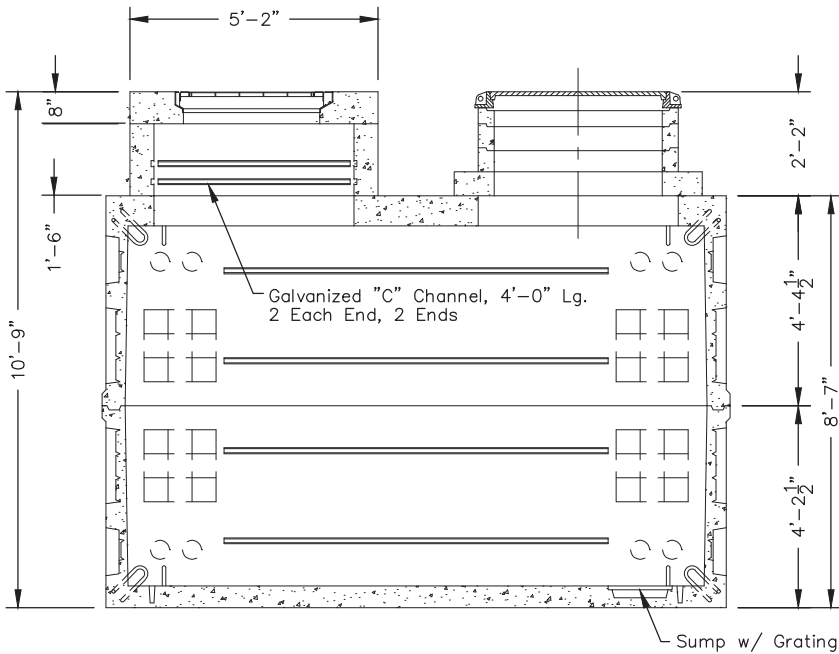

712-CLX

Non Skid Covers Available

FOR DETAILS, SEE REVERSE>>

Items Shown Are Subject To Change Without Notice
Issue Date: April 2016

712-CLX

PLAN VIEW

Cover Slab, Casting and Access Risers Not Shown

SECTION AA

SECTION BB

SCALE: 1/4" = 1'-0"