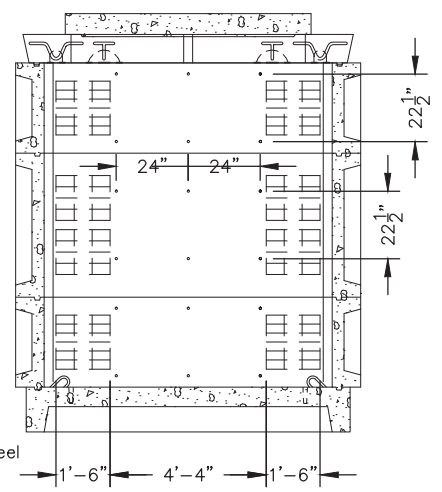

814-LA

VAULT No.	INSIDE HEIGHT	814-30R RISERS	814-48R RISERS	*OUTSIDE HEIGHT	*VAULT WEIGHT
814-8-LA	8'-0"		2	10'-0 1/2"	51,700 lbs.
814-9-LA	9'-0"	2	1	11'-0 1/2"	55,400 lbs.
814-10-LA	10'-0"	4		12'-0 1/2"	59,100 lbs.

**OPTIONAL TOP SECTION –
SEE PAGE 37**

FOR DETAILS, SEE REVERSE>>

Items Shown Are Subject To Change Without Notice
Issue Date: April 2016

814-LA

SCALE: 3/16" = 1'-0"