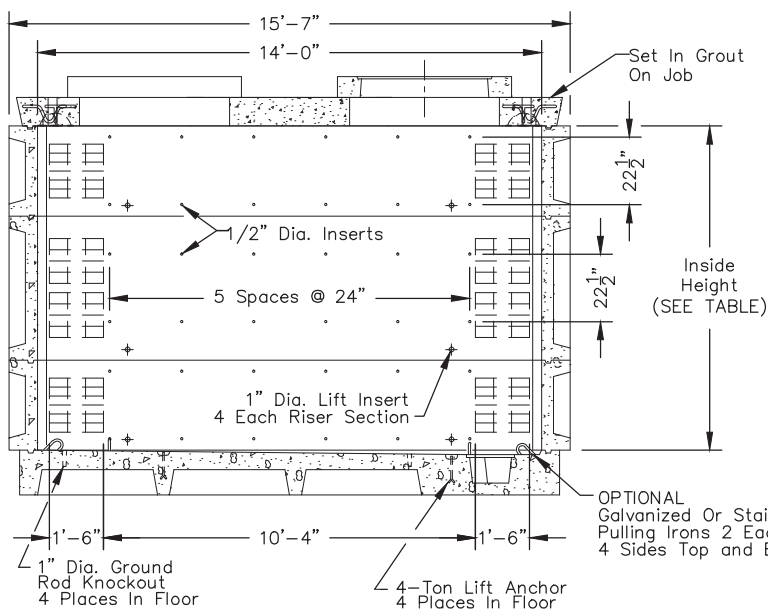

814-LA

VAULT No.	INSIDE HEIGHT	814-30R RISERS	814-48R RISERS	*OUTSIDE HEIGHT	*VAULT WEIGHT
814-8-LA	8'-0"		2	10'-0 1/2"	51,700 lbs.
814-9-LA	9'-0"	2	1	11'-0 1/2"	55,400 lbs.
814-10-LA	10'-0"	4		12'-0 1/2"	59,100 lbs.

**OPTIONAL TOP SECTION –
SEE PAGE 37**

FOR DETAILS, SEE REVERSE>>

Items Shown Are Subject To Change Without Notice
Issue Date: April 2016

814-LA

SCALE: 3/16" = 1'-0"