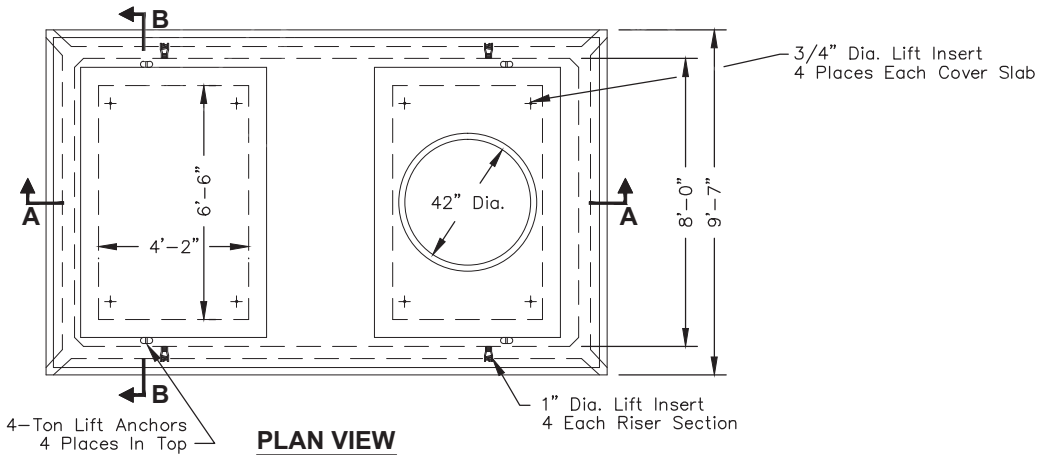

814-LA

VAULT No.	INSIDE HEIGHT	814-30R RISERS	814-48R RISERS	*OUTSIDE HEIGHT	*VAULT WEIGHT
814-8-LA	8'-0"		2	10'-0 1/2"	51,700 lbs.
814-9-LA	9'-0"	2	1	11'-0 1/2"	55,400 lbs.
814-10-LA	10'-0"	4		12'-0 1/2"	59,100 lbs.

**OPTIONAL TOP SECTION –
SEE PAGE 37**

FOR DETAILS, SEE REVERSE>>

Items Shown Are Subject To Change Without Notice
Issue Date: April 2016

814-LA

SCALE: 3/16" = 1'-0"