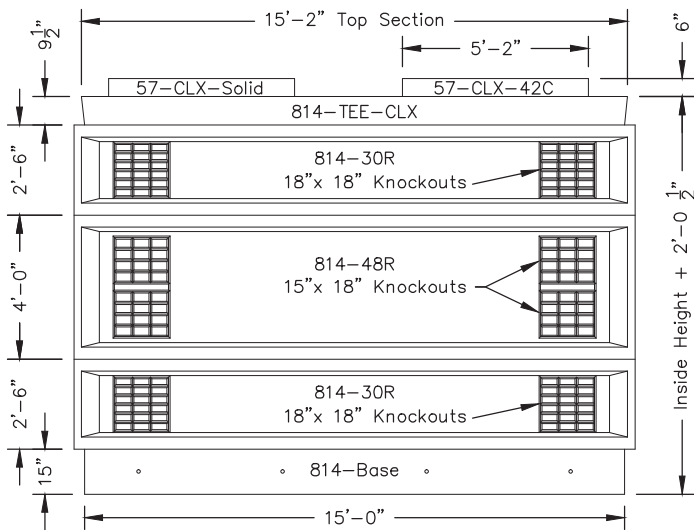

814-LA

VAULT No.	INSIDE HEIGHT	814-30R RISERS	814-48R RISERS	*OUTSIDE HEIGHT	*VAULT WEIGHT
814-8-LA	8'-0"		2	10'-0 1/2"	51,700 lbs.
814-9-LA	9'-0"	2	1	11'-0 1/2"	55,400 lbs.
814-10-LA	10'-0"	4		12'-0 1/2"	59,100 lbs.

**OPTIONAL TOP SECTION –
SEE PAGE 37**

FOR DETAILS, SEE REVERSE>>

Items Shown Are Subject To Change Without Notice
Issue Date: April 2016

814-LA

SCALE: 3/16" = 1'-0"