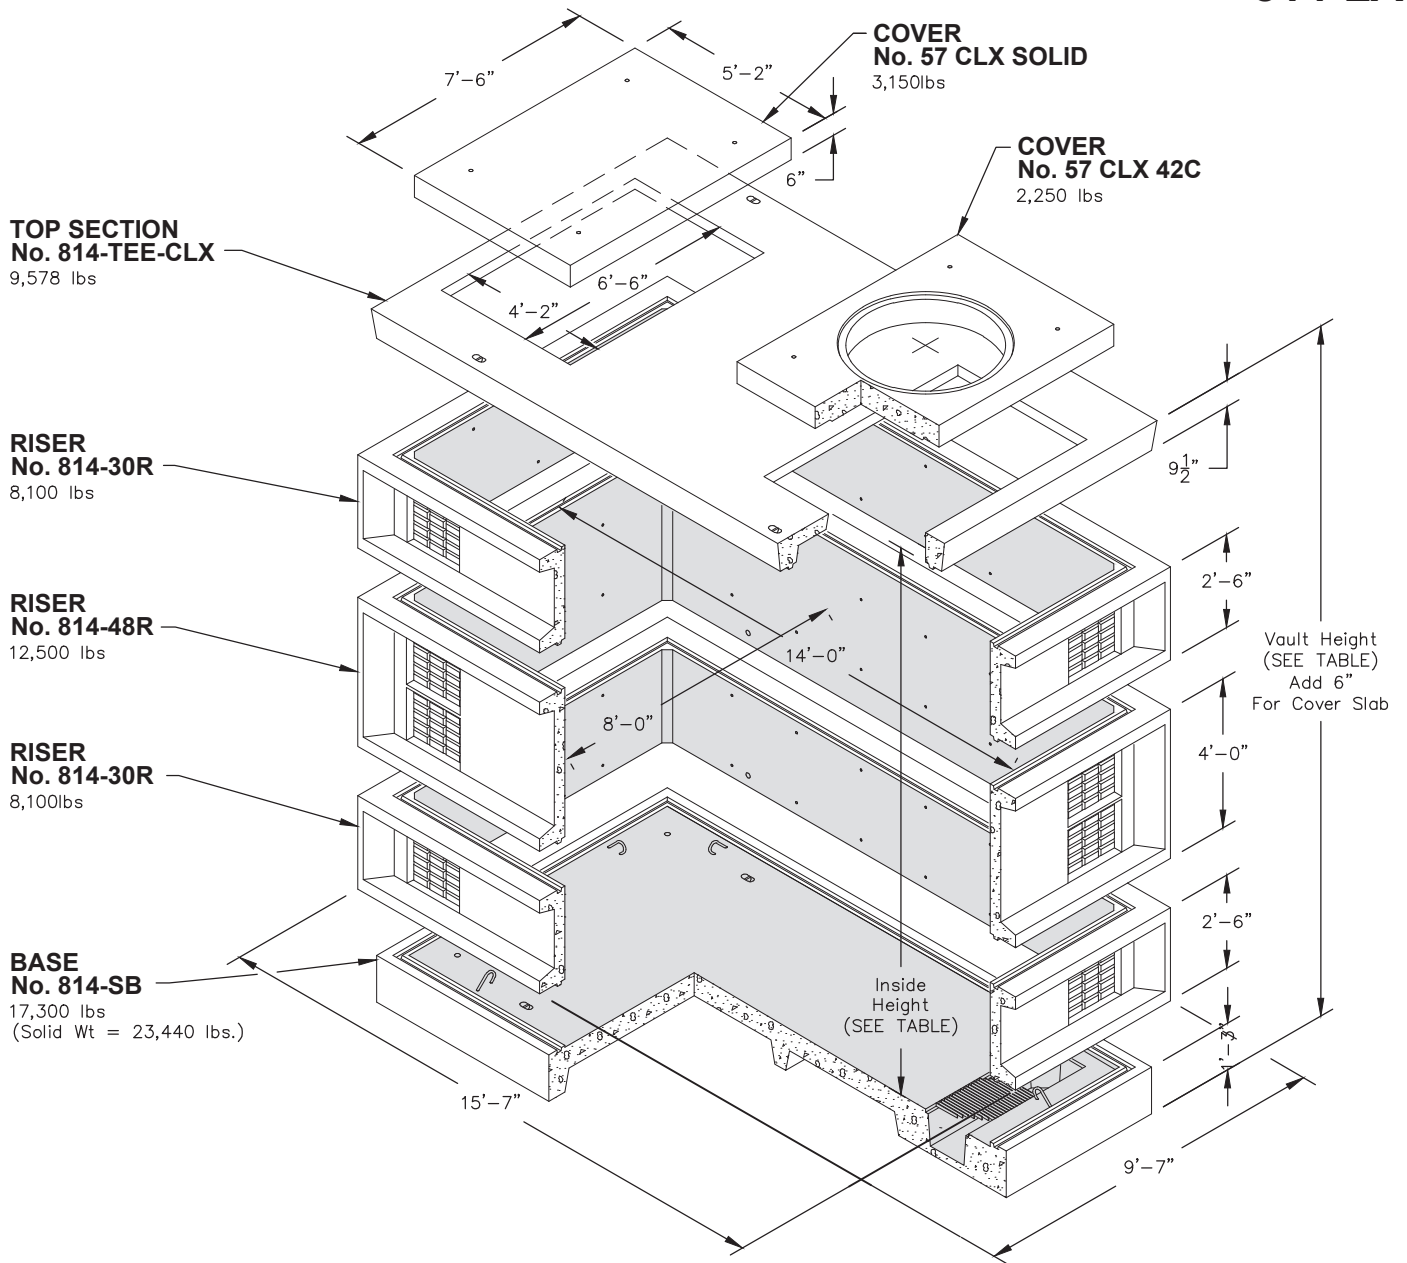

814-LA

VAULT No.	INSIDE HEIGHT	814-30R RISERS	814-48R RISERS	*OUTSIDE HEIGHT	*VAULT WEIGHT
814-8-LA	8'-0"		2	10'-0 1/2"	51,700 lbs.
814-9-LA	9'-0"	2	1	11'-0 1/2"	55,400 lbs.
814-10-LA	10'-0"	4		12'-0 1/2"	59,100 lbs.

**OPTIONAL TOP SECTION –
SEE PAGE 37**

FOR DETAILS, SEE REVERSE>>

Items Shown Are Subject To Change Without Notice
Issue Date: April 2016

814-LA

SCALE: 3/16" = 1'-0"