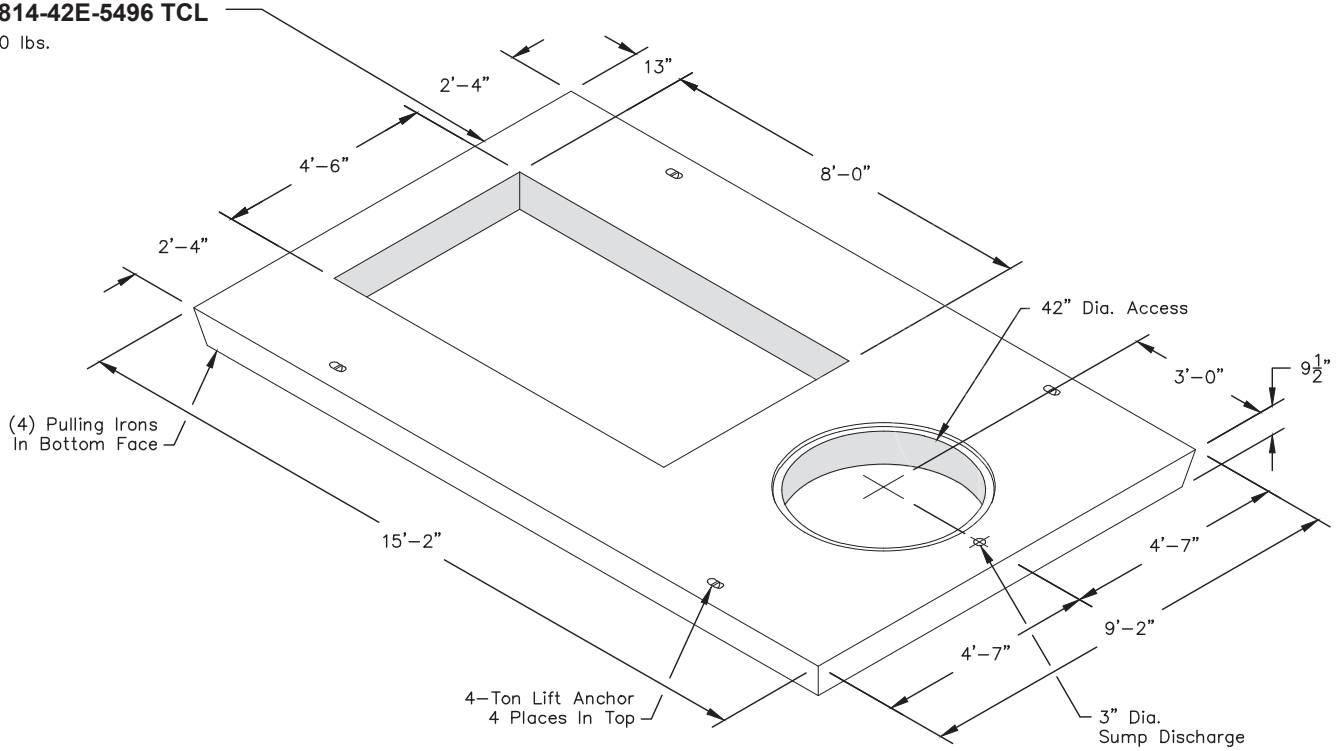

814-TCL-5496-42E

Special Top Section for 814-LA Vault

TOP SECTION
No. 814-42E-5496 TCL
10,300 lbs.

OPTIONAL RISER SECTION
No. 5496-12
2,030 lbs.

Non Skid Covers Available

Items Shown Are Subject To Change Without Notice
Issue Date: April 2016