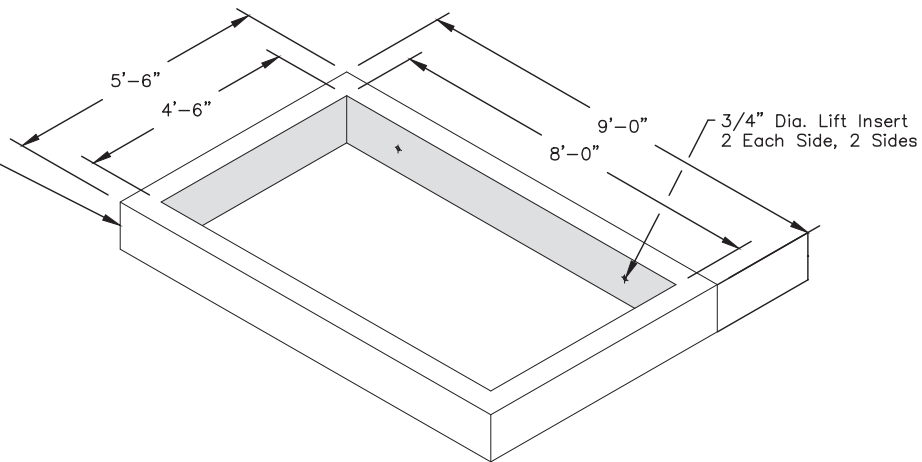

814-TCL-5496-42E

Special Top Section for 814-LA Vault

TOP SECTION
No. 814-42E-5496 TCL
10,300 lbs.

OPTIONAL RISER SECTION
No. 5496-12
2,030 lbs.

Non Skid Covers Available

Items Shown Are Subject To Change Without Notice
Issue Date: April 2016