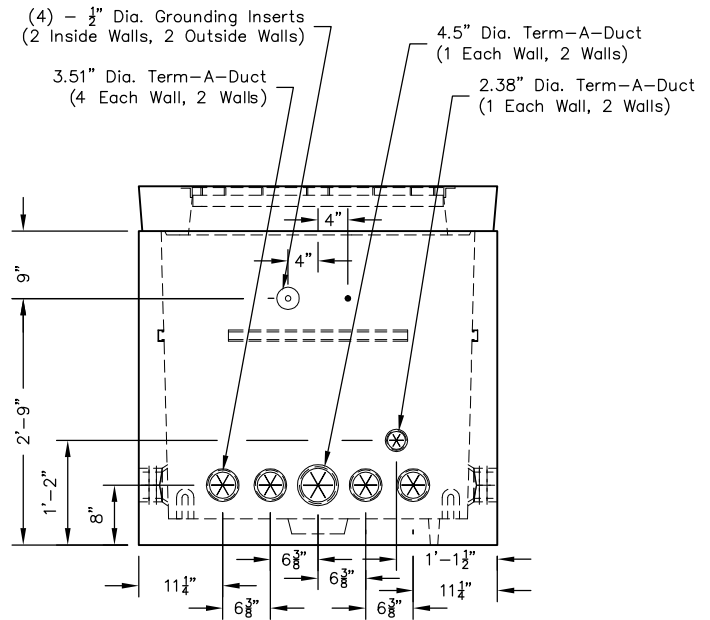

444-MH-PCORP

4 x 4, Manhole Incidental Traffic Vault, Stock Item 7992878
4 x 4, Manhole Full Traffic Vault, Stock Item 7992879

Scale: 1/2" = 1'-0"

Non Skid Covers Available

FOR DETAILS, SEE REVERSE>>

Items Shown Are Subject To Change Without Notice
 Issue Date: April 2016

444-MH-PCORP

No. 44-332P-PCORP (INCIDENTAL TRAFFIC TOP)
PCORP #7992878

Scale: 1/2" = 1'-0"