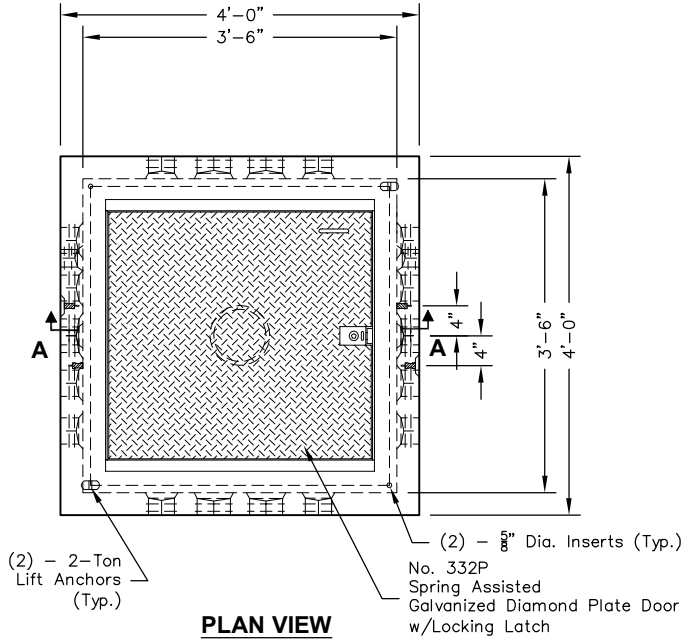

444-MH-PCORP

4 x 4, Manhole Incidental Traffic Vault, Stock Item 7992878
4 x 4, Manhole Full Traffic Vault, Stock Item 7992879

Scale: 1/2" = 1'-0"

Non Skid Covers Available

FOR DETAILS, SEE REVERSE>>

Items Shown Are Subject To Change Without Notice
 Issue Date: April 2016

444-MH-PCORP

No. 44-332P-PCORP (INCIDENTAL TRAFFIC TOP)
PCORP #7992878

Scale: 1/2" = 1'-0"