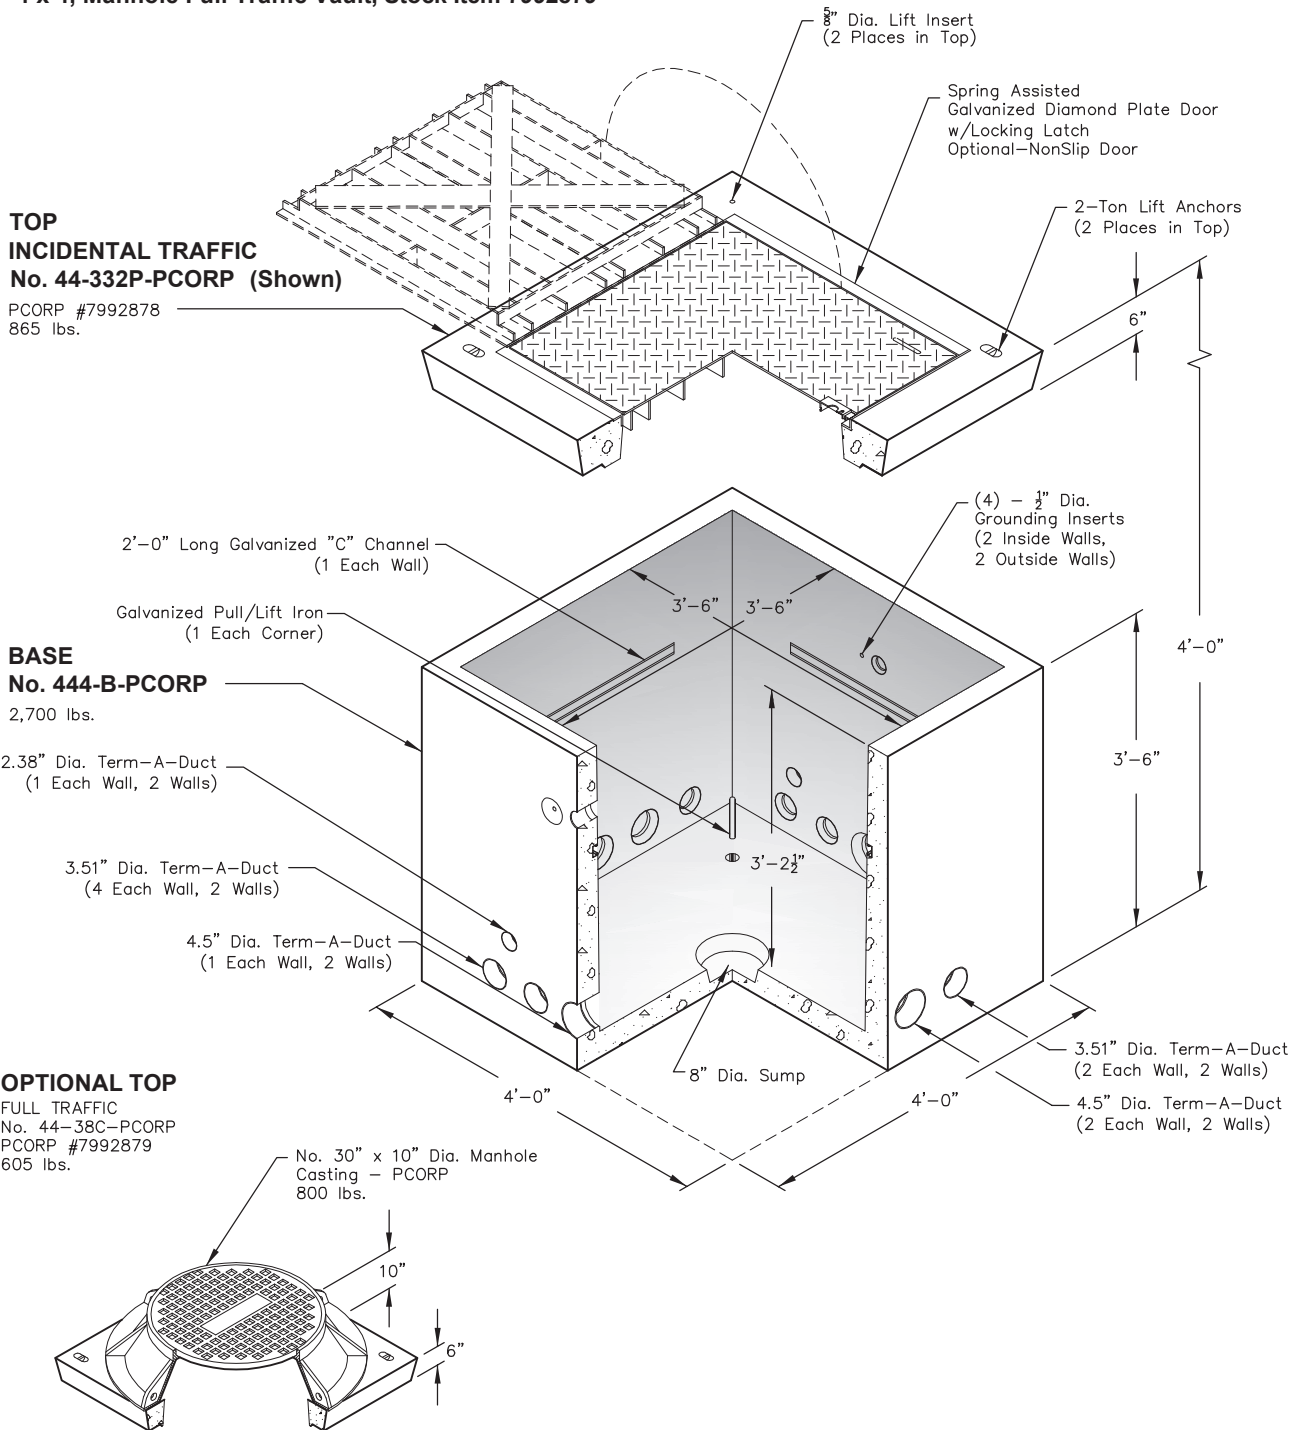

444-MH-PCORP

4 x 4, Manhole Incidental Traffic Vault, Stock Item 7992878
4 x 4, Manhole Full Traffic Vault, Stock Item 7992879

Scale: 1/2" = 1'-0"

Non Skid Covers Available

FOR DETAILS, SEE REVERSE>>

Items Shown Are Subject To Change Without Notice
 Issue Date: April 2016

444-MH-PCORP

No. 44-332P-PCORP (INCIDENTAL TRAFFIC TOP)
PCORP #7992878

Scale: 1/2" = 1'-0"