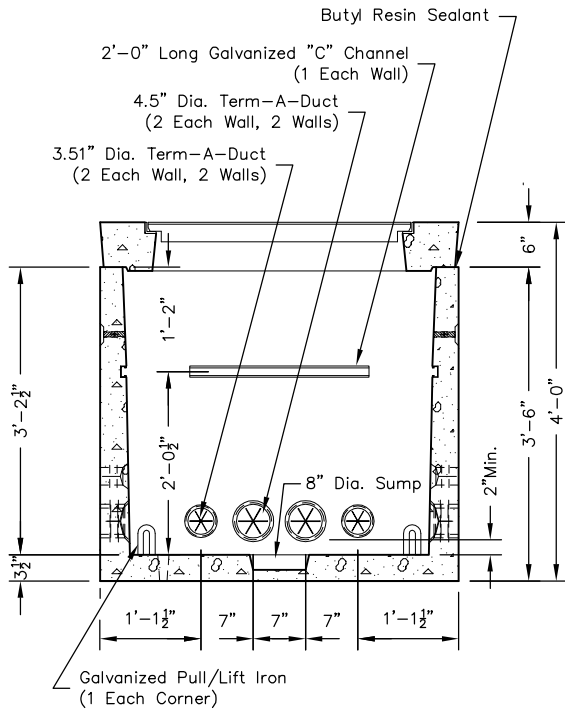

444-MH-PCORP

4 x 4, Manhole Incidental Traffic Vault, Stock Item 7992878
4 x 4, Manhole Full Traffic Vault, Stock Item 7992879

Scale: 1/2" = 1'-0"

Non Skid Covers Available

FOR DETAILS, SEE REVERSE>>

Items Shown Are Subject To Change Without Notice
 Issue Date: April 2016

444-MH-PCORP

No. 44-332P-PCORP (INCIDENTAL TRAFFIC TOP)
PCORP #7992878

Scale: 1/2" = 1'-0"