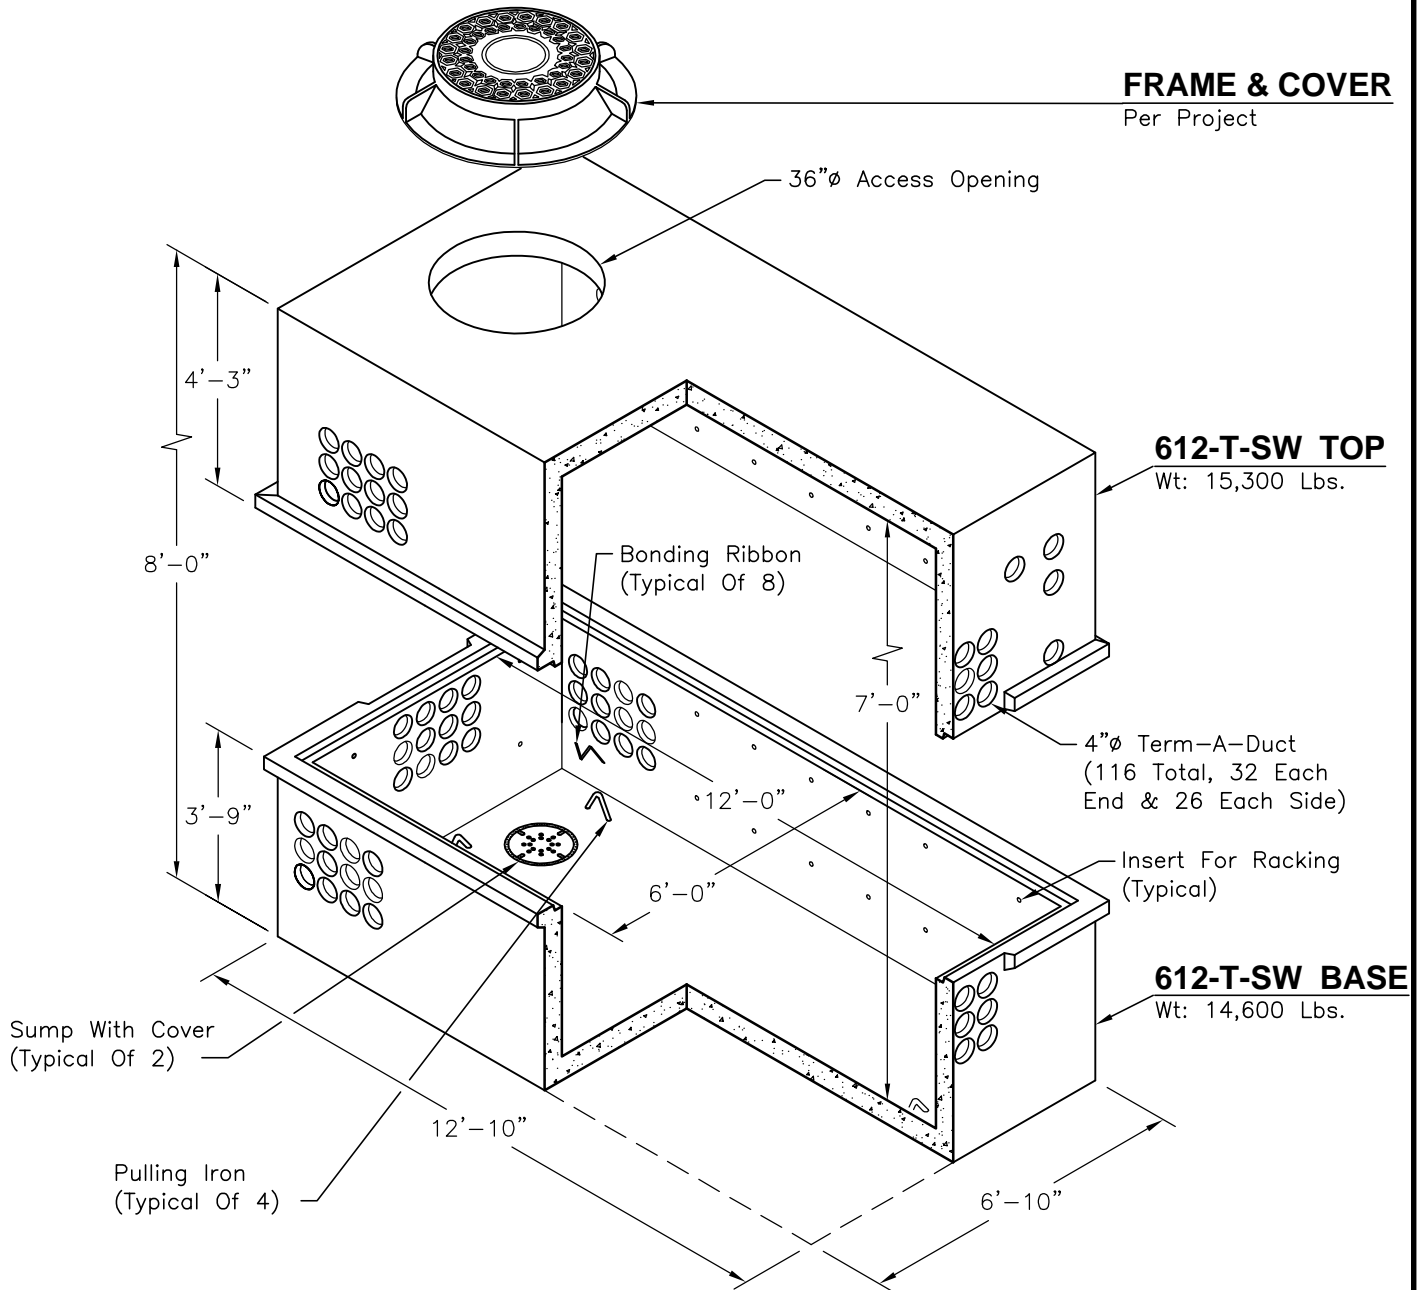

FRAME & COVER

Per Project

SCALE: 1/4" = 1'-0"

Oldcastle Precast, Inc.
Carolinas

Concord Plant
Phone: 704-788-4050 Fax: 704-788-4060
Fuquay Varina Plant
Phone: 919-552-2252 Fax: 919-552-1310

612-T-SW

FILE NAME: 450UTT612TSWISO.DWG

ISSUE DATE: Jan 2013

www.oldcastleprecast.com

6'-0" x 12'-0" x 7'-0" I.D.
Utility Vault

Copyright © 2017 **Oldcastle** Precast, Inc.