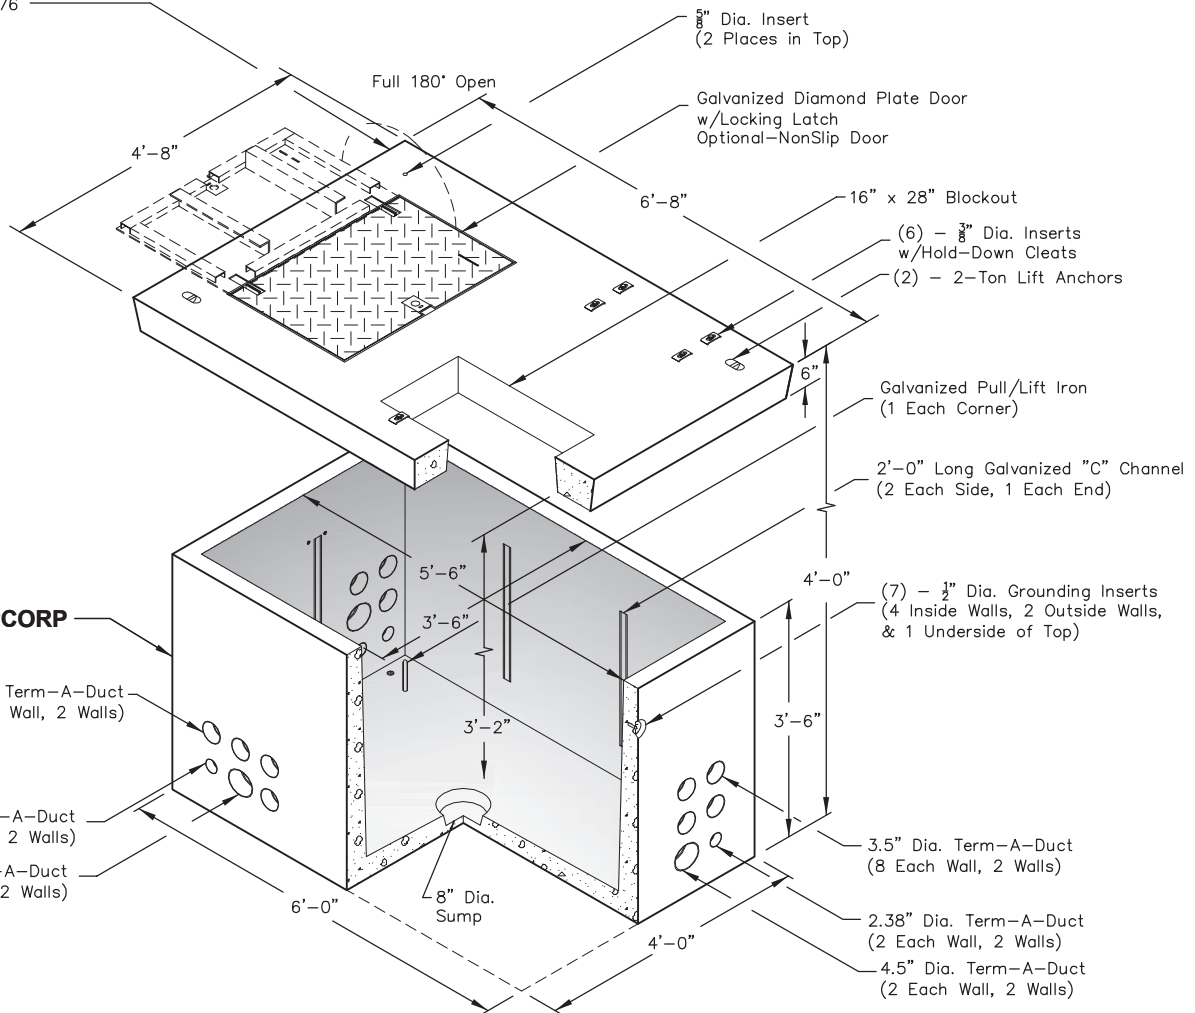

644-FUSE-PCORP

4 x 6, Single Phase Fusing Cabinet Padvault, Stock Item 7992976

TOP
SINGLE PHASE FUSING
No. 64-FUSE-2436P-1628 PCORP (Shown)

PCORP #7992976
1,895 lbs.

Non Skid Covers Available

FOR DETAILS, SEE REVERSE>>

Items Shown Are Subject To Change Without Notice
Issue Date: April 2016

644-FUSE-PCORP

PLAN VIEW

No. 64-FUSE-2436P-1628 (SINGLE PHASE FUSING TOP)
PCORP #7992976

SECTION AA

END VIEW