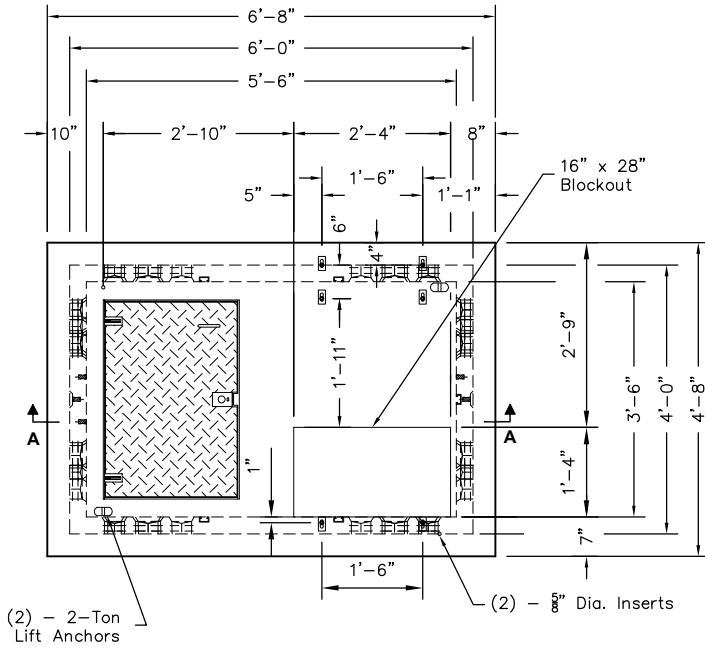

644-FUSE-PCORP

4 x 6, Single Phase Fusing Cabinet Padvault, Stock Item 7992976

TOP
SINGLE PHASE FUSING
No. 64-FUSE-2436P-1628 PCORP (Shown)

PCORP #7992976
1,895 lbs.

Non Skid Covers Available

FOR DETAILS, SEE REVERSE>>

Items Shown Are Subject To Change Without Notice
Issue Date: April 2016

644-FUSE-PCORP

PLAN VIEW

No. 64-FUSE-2436P-1628 (SINGLE PHASE FUSING TOP)
PCORP #7992976

SECTION AA

END VIEW