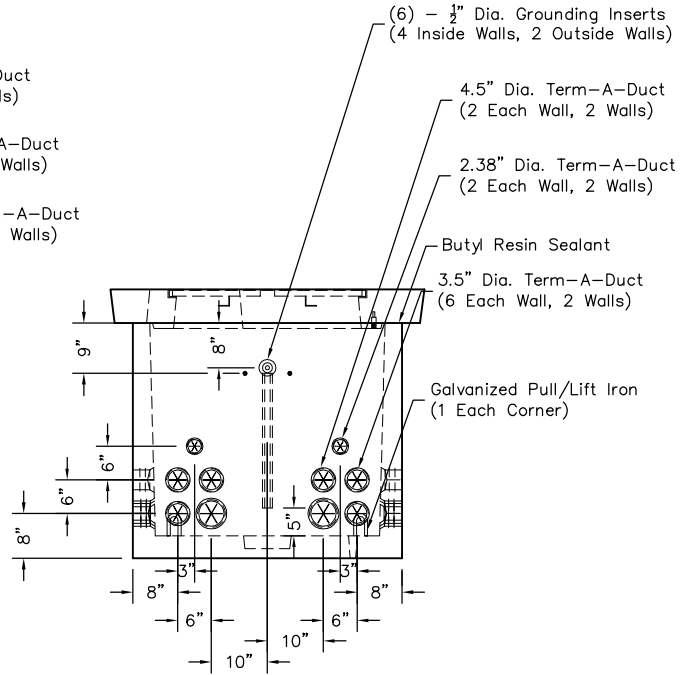

644-FUSE-PCORP

4 x 6, Single Phase Fusing Cabinet Padvault, Stock Item 7992976

TOP
SINGLE PHASE FUSING
No. 64-FUSE-2436P-1628 PCORP (Shown)

PCORP #7992976
1,895 lbs.

Non Skid Covers Available

FOR DETAILS, SEE REVERSE>>

Items Shown Are Subject To Change Without Notice
Issue Date: April 2016

644-FUSE-PCORP

PLAN VIEW

No. 64-FUSE-2436P-1628 (SINGLE PHASE FUSING TOP)
PCORP #7992976

SECTION AA

END VIEW