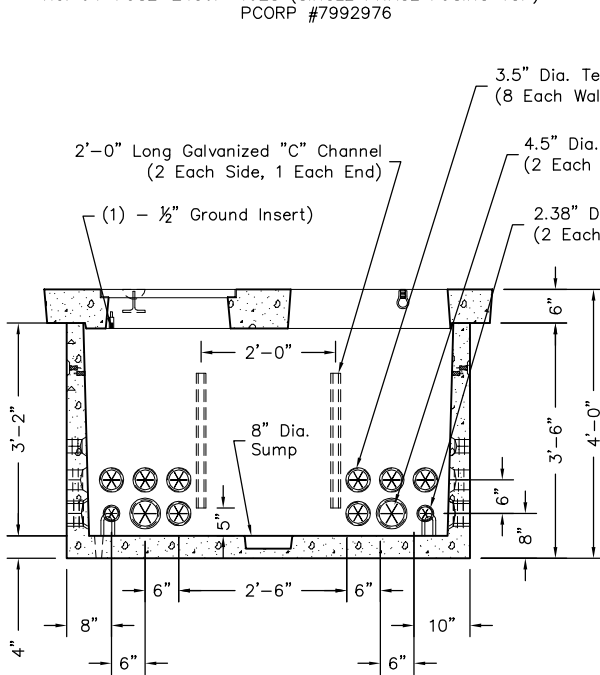

644-FUSE-PCORP

4 x 6, Single Phase Fusing Cabinet Padvault, Stock Item 7992976

TOP
SINGLE PHASE FUSING
No. 64-FUSE-2436P-1628 PCORP (Shown)

PCORP #7992976
1,895 lbs.

Non Skid Covers Available

FOR DETAILS, SEE REVERSE>>

Items Shown Are Subject To Change Without Notice
Issue Date: April 2016

644-FUSE-PCORP

PLAN VIEW

No. 64-FUSE-2436P-1628 (SINGLE PHASE FUSING TOP)
PCORP #7992976

SECTION AA

END VIEW