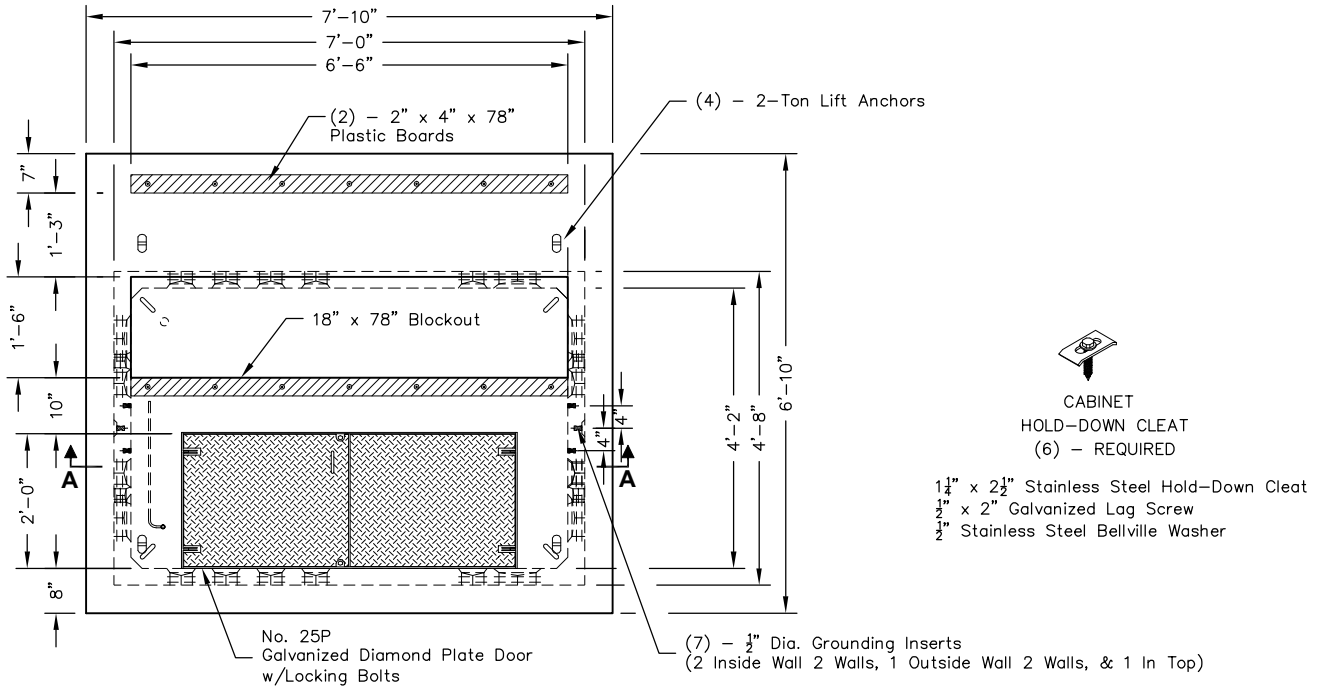

# 575-FUSE-PCORP

5 x 7, 15/25 kV, 3-Phase Fuse Cabinet Padvault, 3-4 Position, Stock Item 7992604

Non Skid Covers Available

**FOR DETAILS, SEE REVERSE>>**

Items Shown Are Subject To Change Without Notice  
Issue Date: April 2016

# 575-FUSE-PCORP

**PLAN VIEW**

No. 8294-T-25P-1878-PCORP (3-PHASE FUSE TOP)  
PCORP #7992604