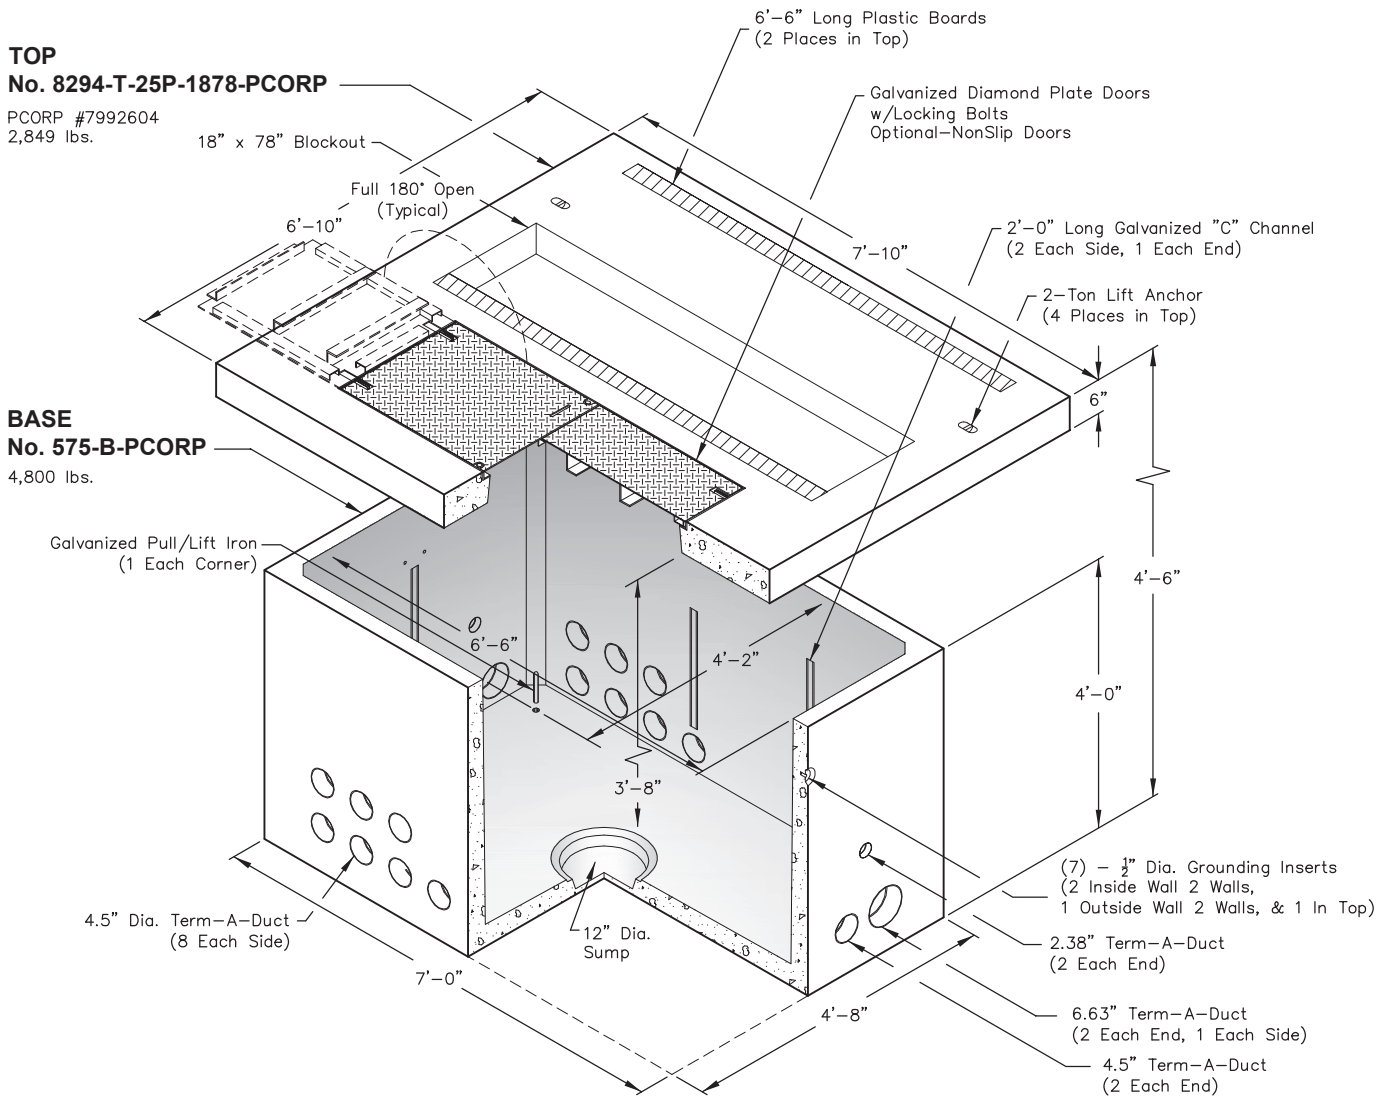

# 575-FUSE-PCORP

5 x 7, 15/25 kV, 3-Phase Fuse Cabinet Padvault, 3-4 Position, Stock Item 7992604

Non Skid Covers Available

**FOR DETAILS, SEE REVERSE>>**

Items Shown Are Subject To Change Without Notice  
Issue Date: April 2016

# 575-FUSE-PCORP

**PLAN VIEW**

No. 8294-T-25P-1878-PCORP (3-PHASE FUSE TOP)  
PCORP #7992604