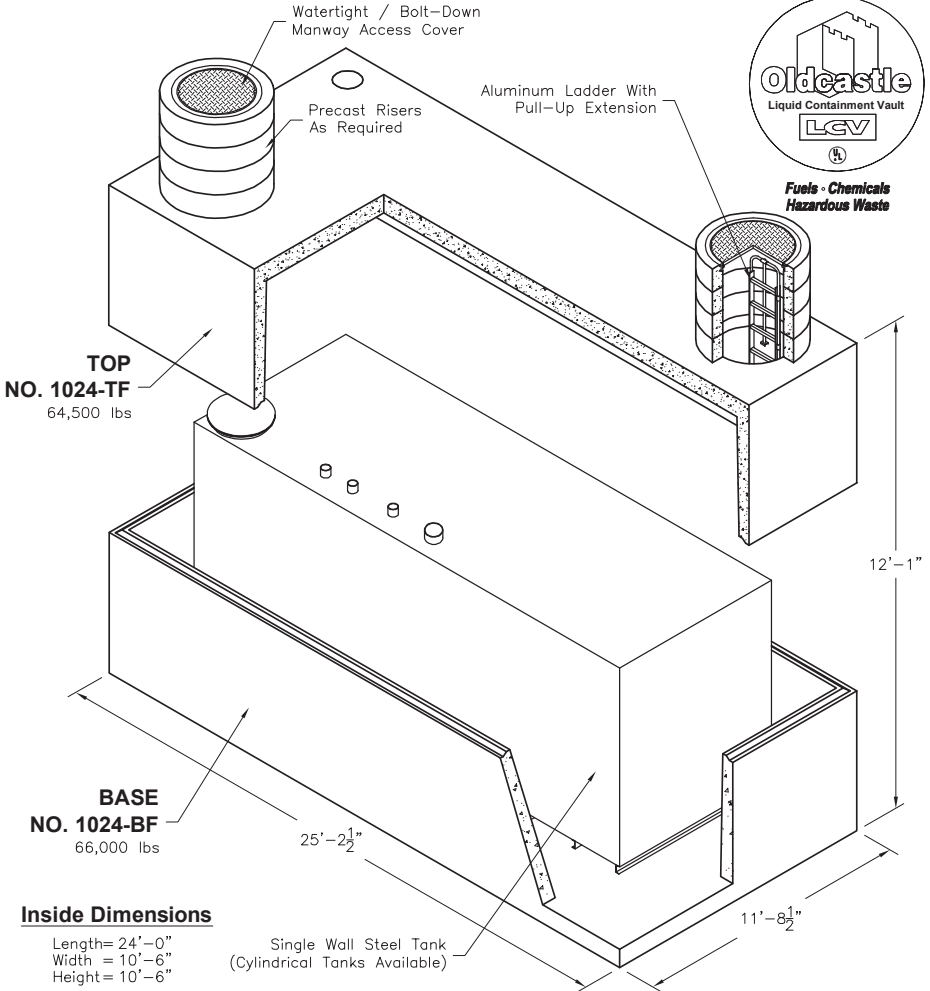

# FUEL CONTAINMENT

10'-6" x 24'-0" x 10'-6" ID  
Secondary Containment Vault  
Model: 1024-FC

### NOTE:

Penetrations and tank dimensions shown are for illustration purposes only. Actual penetration sizes & locations and tank dimensions & capacity will vary according to customer's needs.