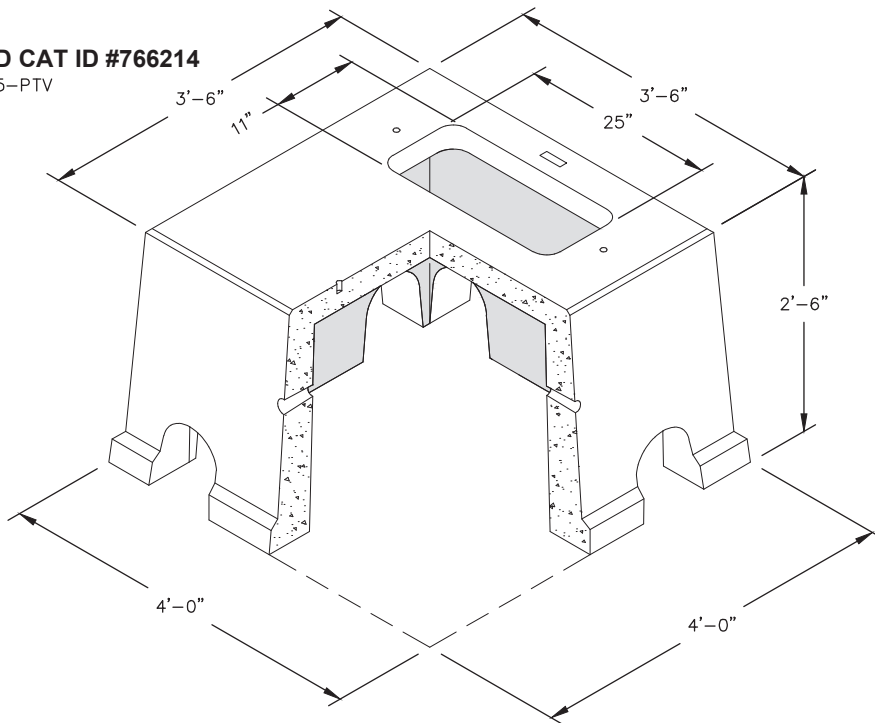

SNOPUD VAULTS

SNOPUD CAT ID #766206

4242-2125-PTV
1,800 lbs.

SNOPUD CAT ID #766214

4242-1125-PTV
1,850 lbs.

Non Skid Covers Available

FOR DETAILS, SEE REVERSE>>

Items Shown Are Subject To Change Without Notice
Issue Date: April 2016

SNOPUD VAULTS

SNOPUD CAT ID #766397
504-BL w/ Cover No. 55-332P w/ ID Plate

Cover No. 55-332P
w/ ID Plate
1,150 lbs.

504-BL
2,950 lbs.

Cover No. 55-1228
w/ ID Plate
1,500 lbs.

504-BL
2,950 lbs.

SNOPUD CAT ID #766305
504-BL w/ Cover No. 55-1228 w/ ID Plate