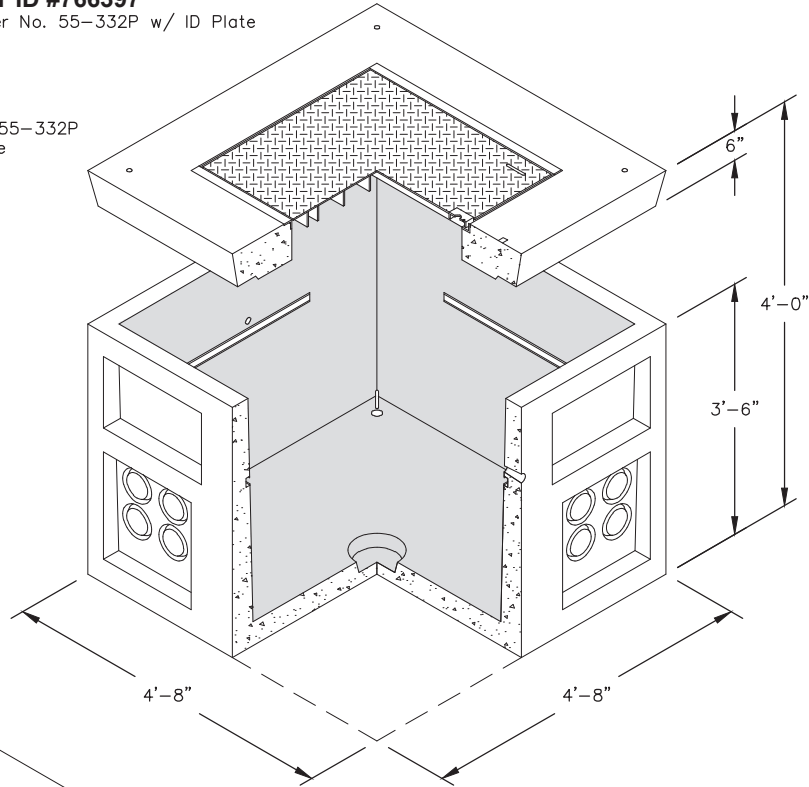

SNOPUD VAULTS

SNOPUD CAT ID #766206

4242-2125-PTV
1,800 lbs.

SNOPUD CAT ID #766214

4242-1125-PTV
1,850 lbs.

Non Skid Covers Available

FOR DETAILS, SEE REVERSE>>

Items Shown Are Subject To Change Without Notice
Issue Date: April 2016

SNOPUD VAULTS

SNOPUD CAT ID #766397
504-BL w/ Cover No. 55-332P w/ ID Plate

Cover No. 55-332P
w/ ID Plate
1,150 lbs.

504-BL
2,950 lbs.

Cover No. 55-1228
w/ ID Plate
1,500 lbs.

504-BL
2,950 lbs.

SNOPUD CAT ID #766305
504-BL w/ Cover No. 55-1228 w/ ID Plate