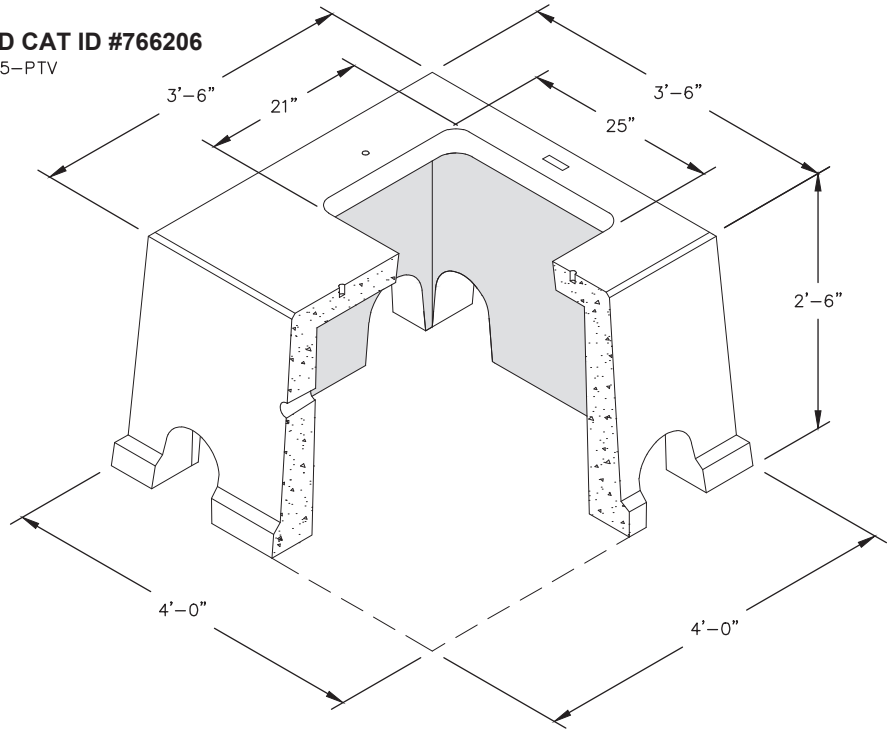

SNOPUD VAULTS

SNOPUD CAT ID #766206

4242-2125-PTV
1,800 lbs.

SNOPUD CAT ID #766214

4242-1125-PTV
1,850 lbs.

Non Skid Covers Available

FOR DETAILS, SEE REVERSE>>

Items Shown Are Subject To Change Without Notice
Issue Date: April 2016

SNOPUD VAULTS

SNOPUD CAT ID #766397
504-BL w/ Cover No. 55-332P w/ ID Plate

Cover No. 55-332P
w/ ID Plate
1,150 lbs.

504-BL
2,950 lbs.

Cover No. 55-1228
w/ ID Plate
1,500 lbs.

504-BL
2,950 lbs.

SNOPUD CAT ID #766305
504-BL w/ Cover No. 55-1228 w/ ID Plate