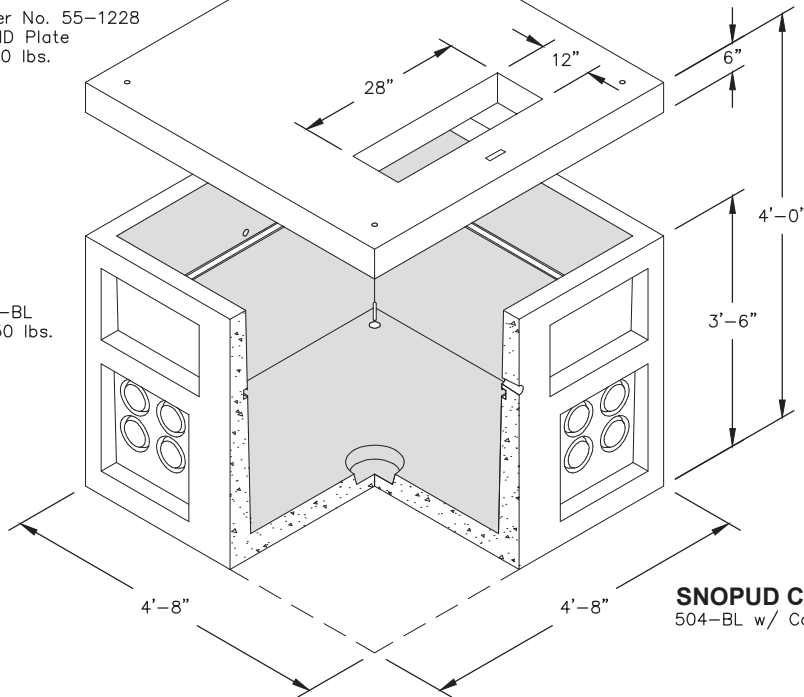

SNOPUD VAULTS

SNOPUD CAT ID #766397
504-BL w/ Cover No. 55-332P w/ ID Plate

Cover No. 55-332P
w/ ID Plate
1,150 lbs.

504-BL
2,950 lbs.

Cover No. 55-1228
w/ ID Plate
1,500 lbs.

504-BL
2,950 lbs.

SNOPUD CAT ID #766305
504-BL w/ Cover No. 55-1228 w/ ID Plate