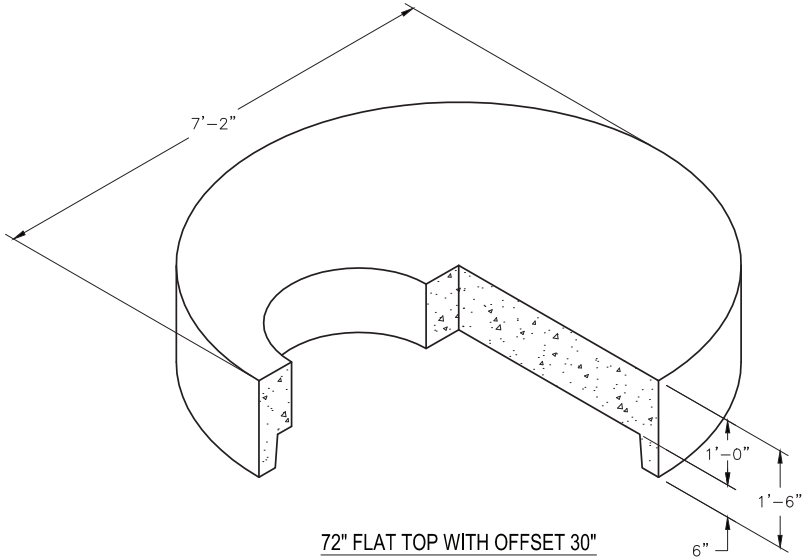

7'-2" DIA. x 1'-0"
72" Manhole Flat Top
Model: 72MHFT

MANHOLES

72" FLAT TOP WITH OFFSET 30"

OPTIONAL COATINGS

OPTIONAL TOPS

(CUSTOM OPENING AND CAST IN DOORS AVAILABLE UPON REQUEST)

72" FLAT TOP WITH CENTER 30"