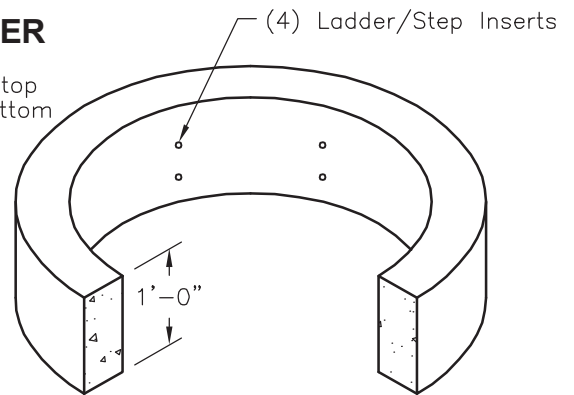

NO. GR2406 and GR2412
 24" Inside diameter
 34" Outside diameter
 6" - 250 lbs. / 12" - 500lbs.

NO. GR3006 and GR3012
 30" Inside diameter
 40" Outside diameter
 6" - 300 lbs. / 12" - 600lbs.

NO. GR3702
 37" Inside diameter
 48" Outside diameter
 130 lbs.

NO. GR3704
 37" Inside diameter
 48" Outside diameter
 260 lbs.

NO. GR3006 REDUCER
 48" Outside diameter
 30" Inside diameter at top
 37" Inside diameter at bottom
 430 lbs.

NO. GR3706
 37" Inside diameter
 48" Outside diameter
 390 lbs.

NO. GR3712
 37" Inside diameter
 48" Outside diameter
 780 lbs.