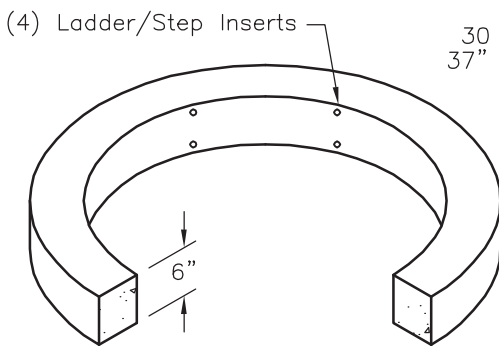

NO. GR2406 and GR2412
 24" Inside diameter
 34" Outside diameter
 6" - 250 lbs. / 12" - 500lbs.

NO. GR3006 and GR3012
 30" Inside diameter
 40" Outside diameter
 6" - 300 lbs. / 12" - 600lbs.

NO. GR3702
 37" Inside diameter
 48" Outside diameter
 130 lbs.

NO. GR3704
 37" Inside diameter
 48" Outside diameter
 260 lbs.

NO. GR3006 REDUCER
 48" Outside diameter
 30" Inside diameter at top
 37" Inside diameter at bottom
 430 lbs.

NO. GR3706
 37" Inside diameter
 48" Outside diameter
 390 lbs.

NO. GR3712
 37" Inside diameter
 48" Outside diameter
 780 lbs.