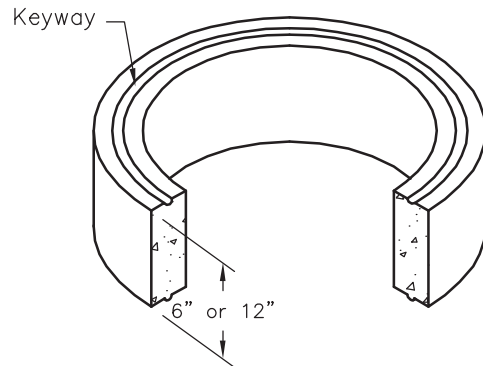

NO. GR2406 and GR2412
 24" Inside diameter
 34" Outside diameter
 6" - 250 lbs. / 12" - 500lbs.

NO. GR3006 and GR3012
 30" Inside diameter
 40" Outside diameter
 6" - 300 lbs. / 12" - 600lbs.

NO. GR3702
 37" Inside diameter
 48" Outside diameter
 130 lbs.

NO. GR3704
 37" Inside diameter
 48" Outside diameter
 260 lbs.

NO. GR3006 REDUCER
 48" Outside diameter
 30" Inside diameter at top
 37" Inside diameter at bottom
 430 lbs.

NO. GR3706
 37" Inside diameter
 48" Outside diameter
 390 lbs.

NO. GR3712
 37" Inside diameter
 48" Outside diameter
 780 lbs.