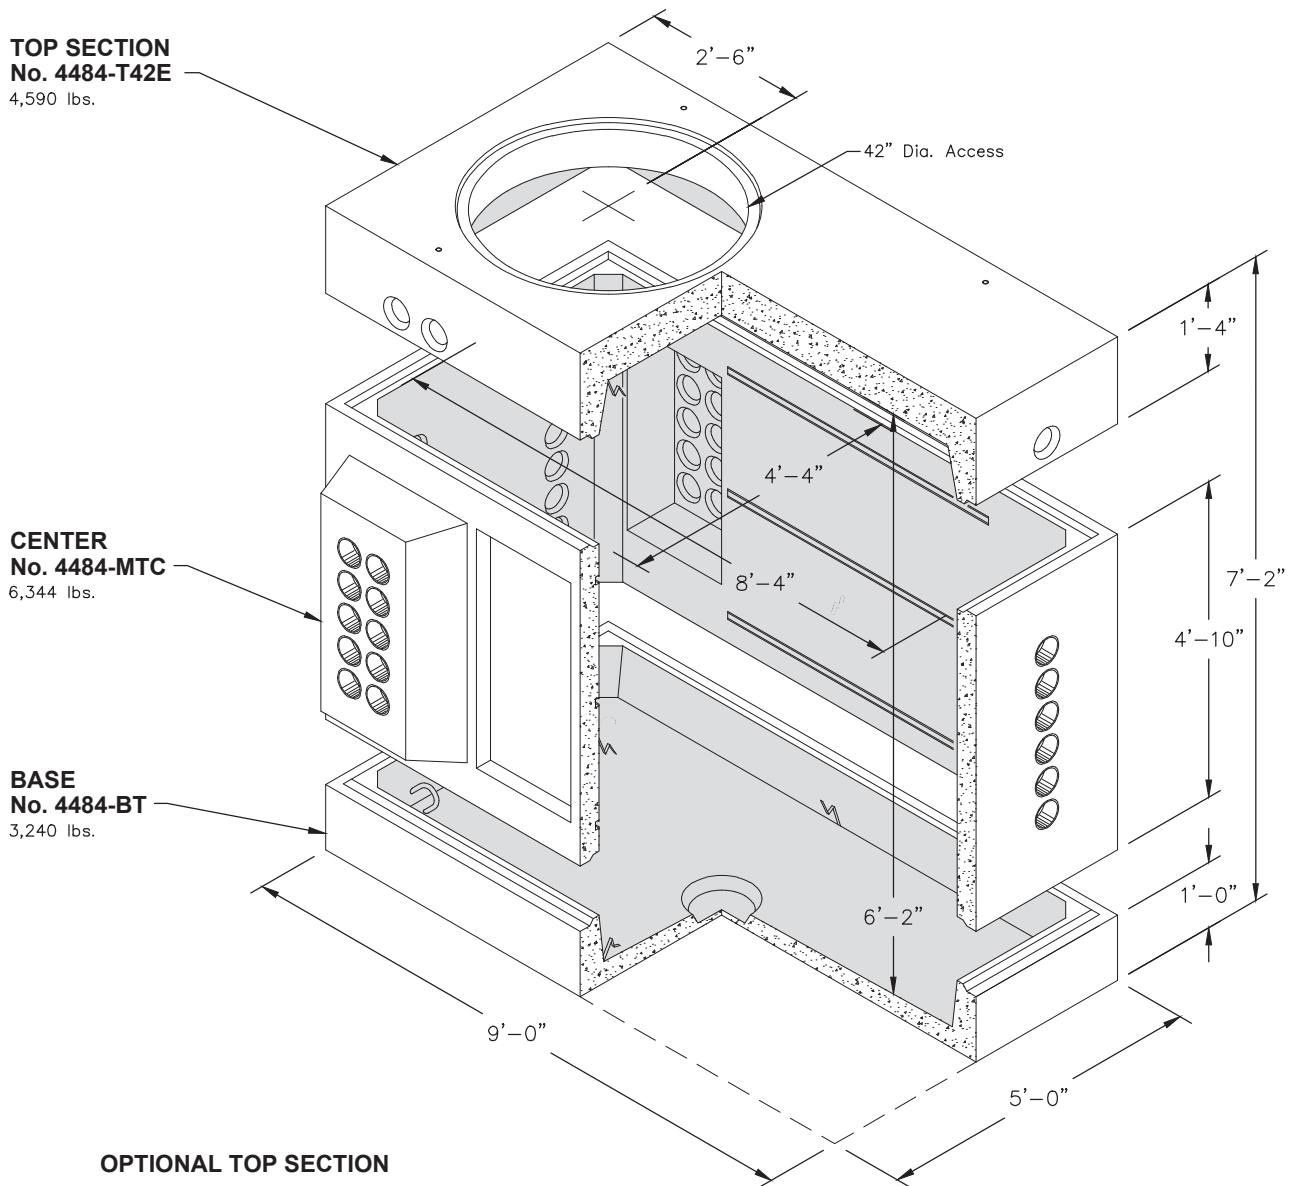

4484-TCA

OPTIONAL TOP SECTION

4484-T42C
4,360 lbs.

FOR DETAILS, SEE REVERSE>>

Items Shown Are Subject To Change Without Notice
Issue Date: April 2016

4484-TCA

SCALE: 3/8" = 1'-0"