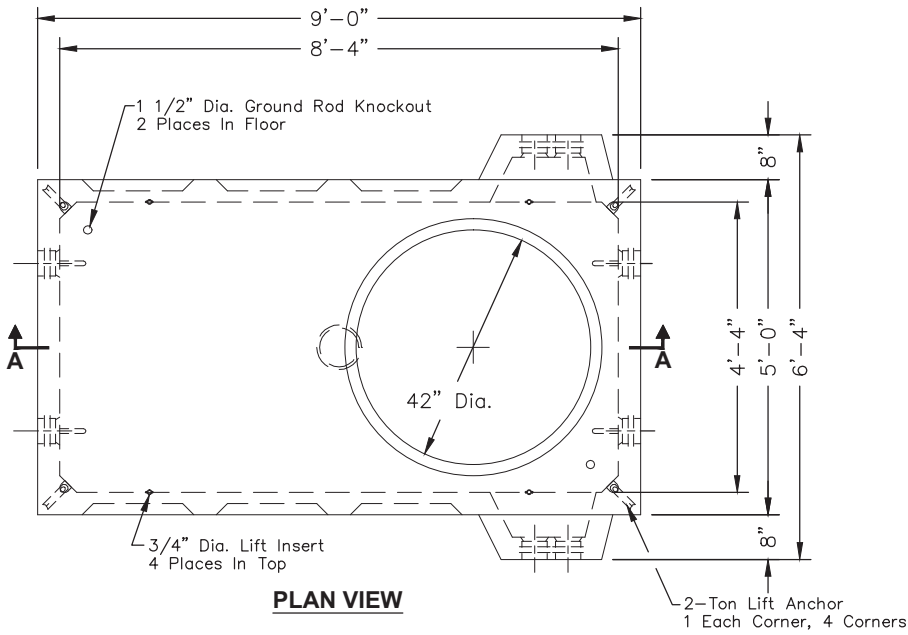

4484-TCA

OPTIONAL TOP SECTION

4484-T42C
4,360 lbs.

FOR DETAILS, SEE REVERSE>>

Items Shown Are Subject To Change Without Notice
Issue Date: April 2016

4484-TCA

SCALE: 3/8" = 1'-0"