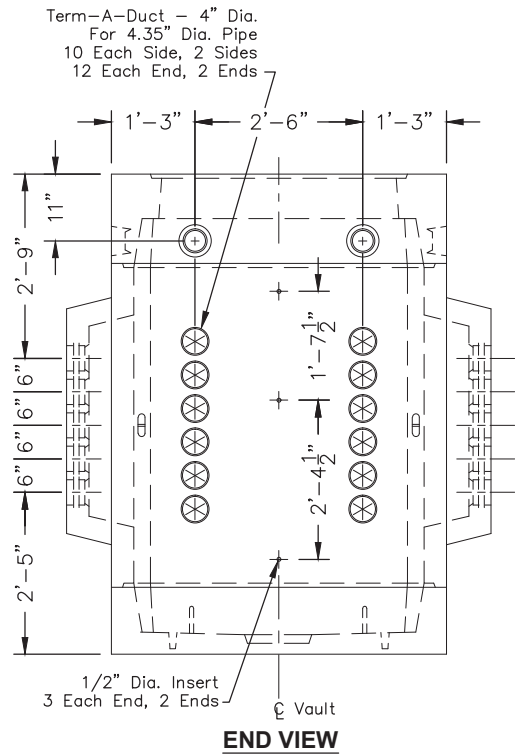

4484-TCA

OPTIONAL TOP SECTION

4484-T42C
4,360 lbs.

FOR DETAILS, SEE REVERSE>>

Items Shown Are Subject To Change Without Notice
Issue Date: April 2016

4484-TCA

SCALE: 3/8" = 1'-0"