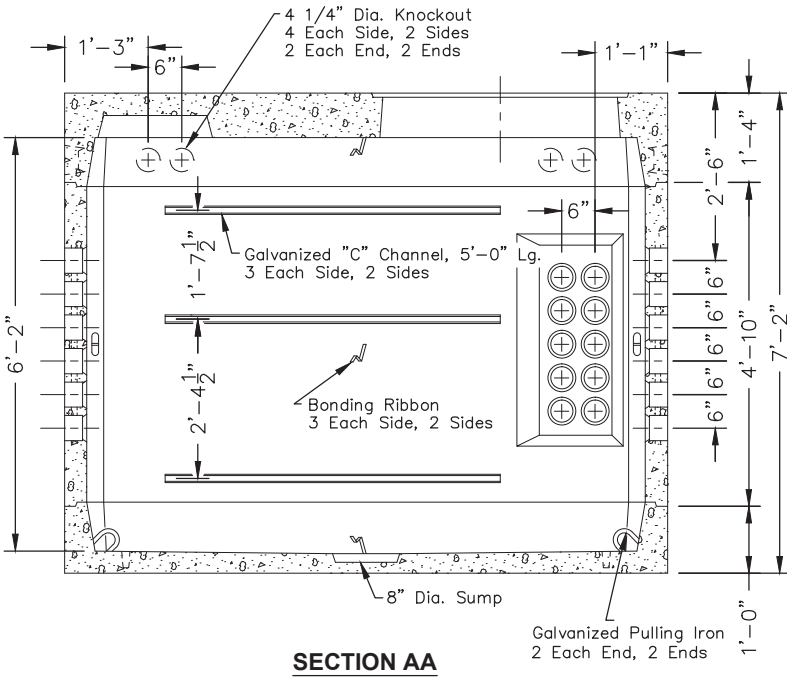

4484-TCA

OPTIONAL TOP SECTION

4484-T42C
4,360 lbs.

FOR DETAILS, SEE REVERSE>>

Items Shown Are Subject To Change Without Notice
Issue Date: April 2016

4484-TCA

SCALE: 3/8" = 1'-0"