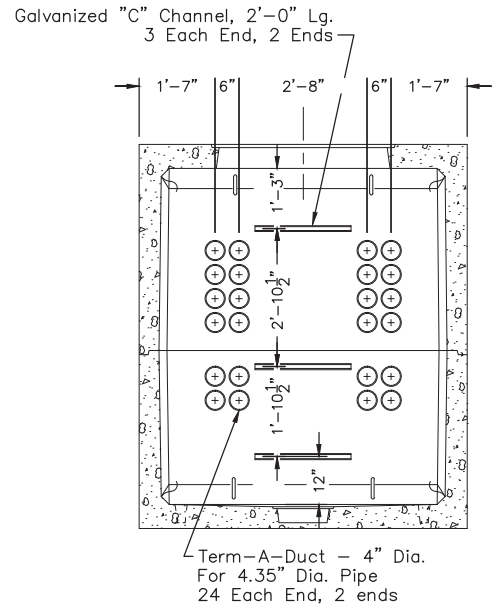

38Y-612-TA

TOP
No. 38Y-612-T42C
14,900 lbs.

BASE
No. 38Y-612-BT
14,500 lbs.

CENTURY LINK PID# 2306753

FOR DETAILS, SEE REVERSE>>

Items Shown Are Subject To Change Without Notice
Issue Date: April 2016

38Y-612-TA

PLAN VIEW

SECTION AA

SECTION BB