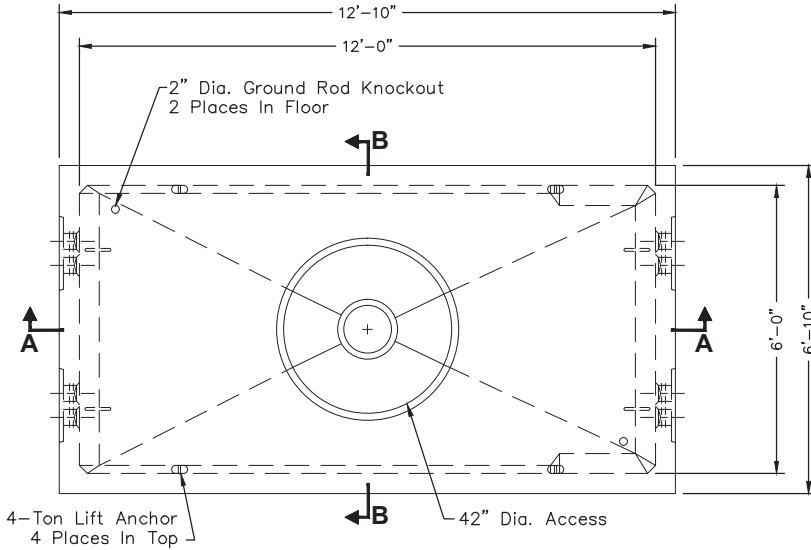

38Y-612-TA

TOP
No. 38Y-612-T42C
14,900 lbs.

BASE
No. 38Y-612-BT
14,500 lbs.

CENTURY LINK PID# 2306753

FOR DETAILS, SEE REVERSE>>

Items Shown Are Subject To Change Without Notice
Issue Date: April 2016

38Y-612-TA

PLAN VIEW

SECTION AA

SECTION BB