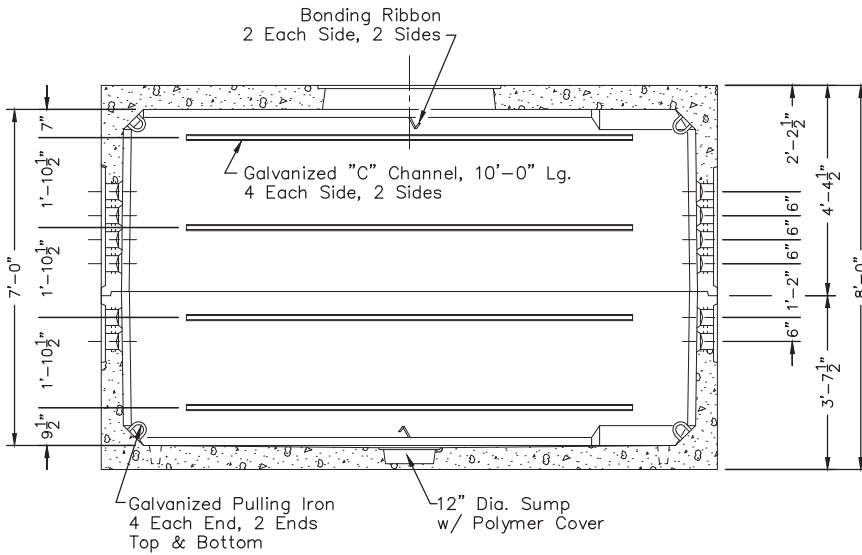

38Y-612-TA

TOP
No. 38Y-612-T42C
14,900 lbs.

BASE
No. 38Y-612-BT
14,500 lbs.

CENTURY LINK PID# 2306753

FOR DETAILS, SEE REVERSE>>

Items Shown Are Subject To Change Without Notice
Issue Date: April 2016

38Y-612-TA

PLAN VIEW

SECTION AA

SECTION BB