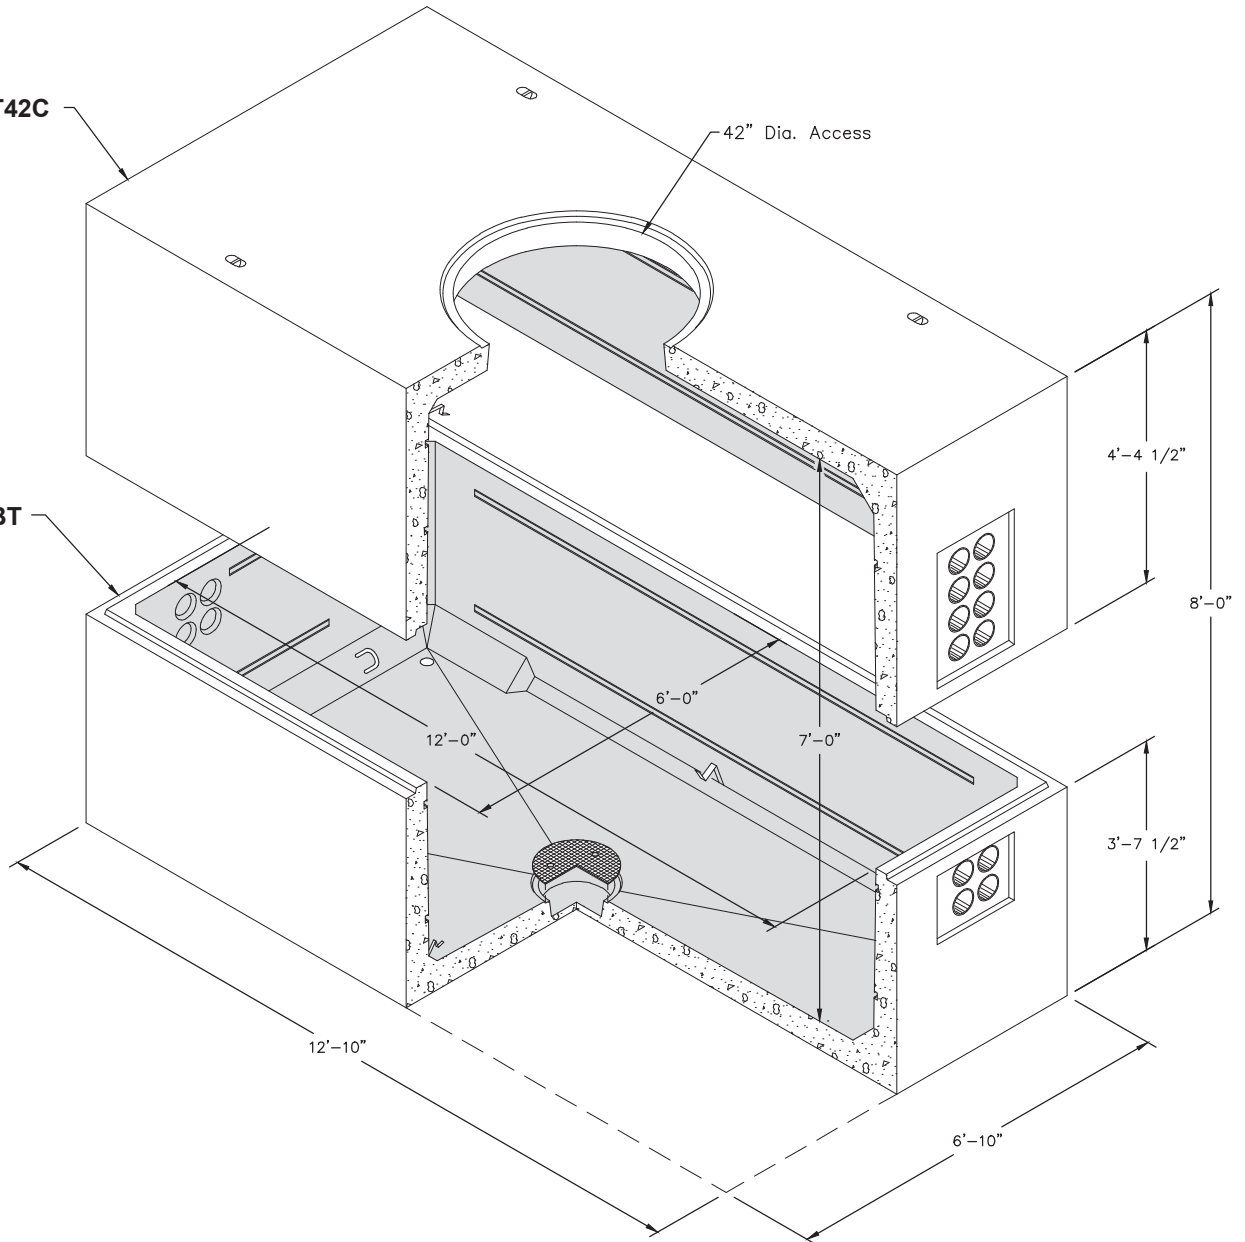

38Y-612-TA

TOP
No. 38Y-612-T42C
14,900 lbs.

BASE
No. 38Y-612-BT
14,500 lbs.

CENTURY LINK PID# 2306753

FOR DETAILS, SEE REVERSE>>

Items Shown Are Subject To Change Without Notice
Issue Date: April 2016

38Y-612-TA

PLAN VIEW

SECTION AA

SECTION BB