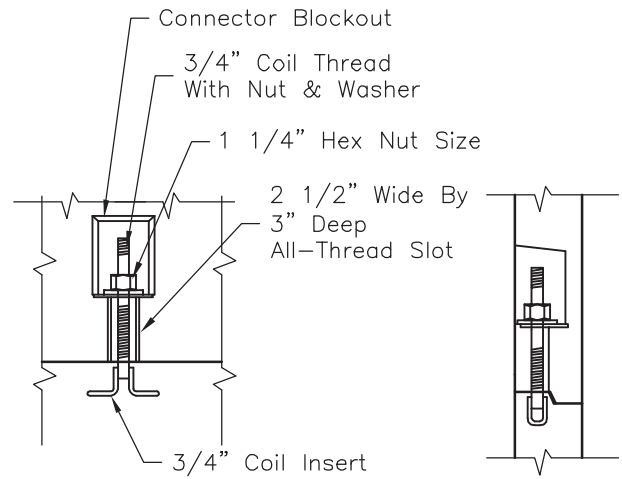

1/4" x 1/2" Grout Keyway  
(All 3 Inside Ends Of Trench)

Gasket Material

Section View Of Trench Keyway

Bolt Pocket Detail

Isometric View Of Trench