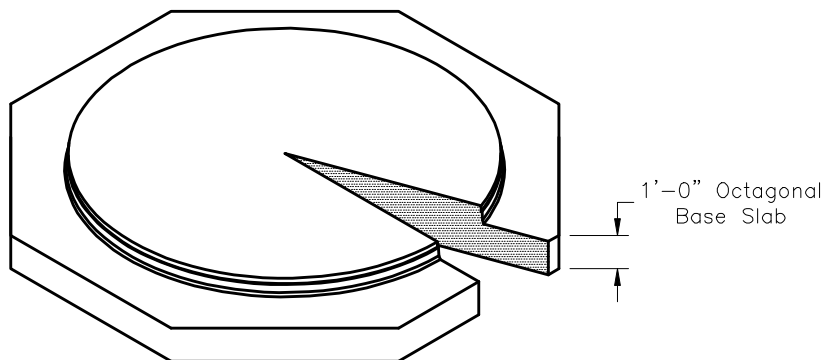

382SMH10DIA
10' DIAMETER MANHOLE

www.oldcastle-precast.com
5900 East Division Street
Lebanon, Tennessee 37090

Phone (615) 453-6111
Fax (615) 453-6080

**ITEMS ARE SUBJECT TO CHANGE WITHOUT NOTICE.
FOR DETAILS SEE REVERSE SIDE.**