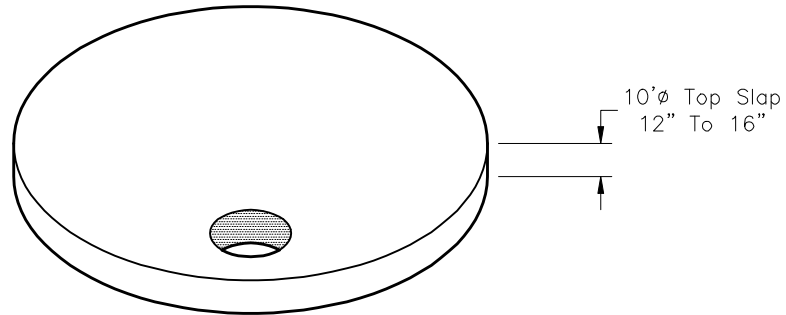

382SMH10DIA
10' DIAMETER MANHOLE

www.oldcastle-precast.com
5900 East Division Street
Lebanon, Tennessee 37090

Phone (615) 453-6111
Fax (615) 453-6080

**ITEMS ARE SUBJECT TO CHANGE WITHOUT NOTICE.
FOR DETAILS SEE REVERSE SIDE.**