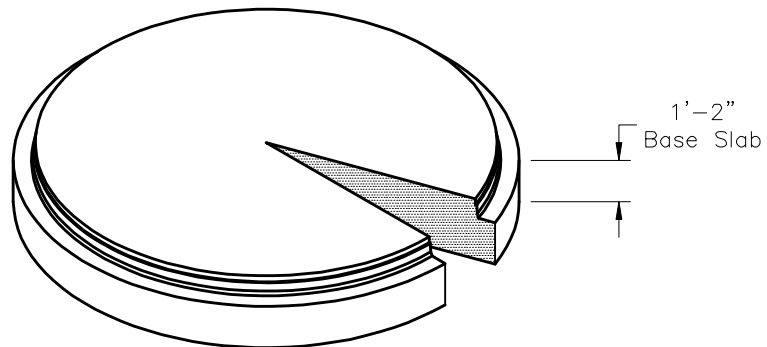

382SMH12DIA
12' DIAMETER MANHOLE

www.oldcastle-precast.com
5900 East Division Street
Lebanon, Tennessee 37090

Phone (615) 453-6111
Fax (615) 453-6080

**ITEMS ARE SUBJECT TO CHANGE WITHOUT NOTICE.
FOR DETAILS SEE REVERSE SIDE.**