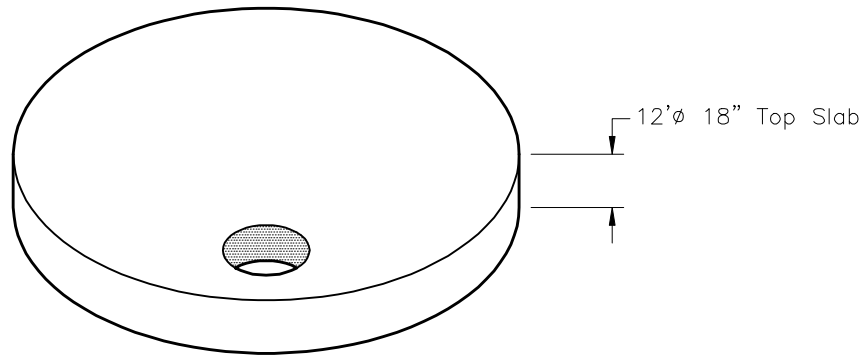

382SMH12DIA
12' DIAMETER MANHOLE

www.oldcastle-precast.com
5900 East Division Street
Lebanon, Tennessee 37090

Phone (615) 453-6111
Fax (615) 453-6080

**ITEMS ARE SUBJECT TO CHANGE WITHOUT NOTICE.
FOR DETAILS SEE REVERSE SIDE.**