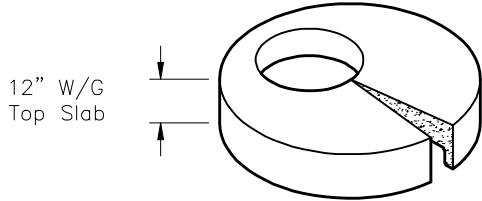

**382SMH4DDR**  
**4' DIAMETER DROP MANHOLE**

www.oldcastle-precast.com  
 5900 East Division Street Phone (615) 453-6111  
 Lebanon, Tennessee 37090 Fax (615) 453-6080

**ITEMS ARE SUBJECT TO CHANGE WITHOUT NOTICE.**  
**FOR DETAILS SEE REVERSE SIDE.**