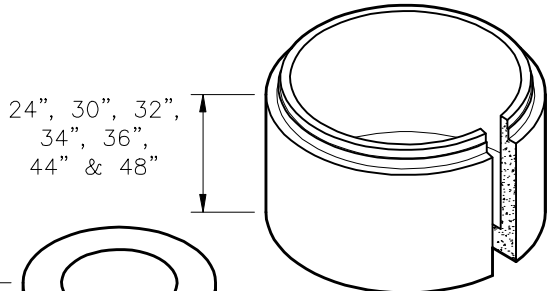

382SMH4DIA
4' DIAMETER MANHOLE

www.oldcastle-precast.com
 5900 East Division Street Phone (615) 453-6111
 Lebanon, Tennessee 37090 Fax (615) 453-6080

**ITEMS ARE SUBJECT TO CHANGE WITHOUT NOTICE.
 FOR DETAILS SEE REVERSE SIDE.**