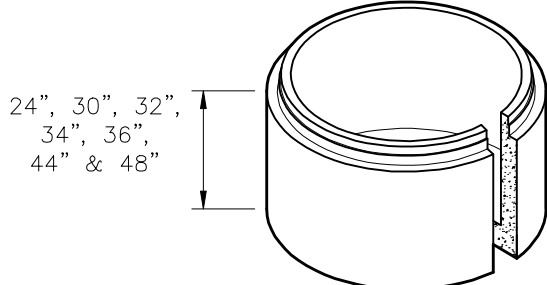

382SMH4DIA
4' DIAMETER MANHOLE

www.oldcastle-precast.com
 5900 East Division Street Phone (615) 453-6111
 Lebanon, Tennessee 37090 Fax (615) 453-6080

**ITEMS ARE SUBJECT TO CHANGE WITHOUT NOTICE.
 FOR DETAILS SEE REVERSE SIDE.**