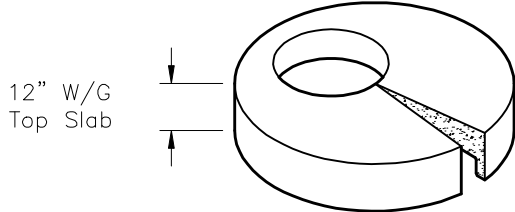

382SMH4DIA
4' DIAMETER MANHOLE

www.oldcastle-precast.com
 5900 East Division Street Phone (615) 453-6111
 Lebanon, Tennessee 37090 Fax (615) 453-6080

**ITEMS ARE SUBJECT TO CHANGE WITHOUT NOTICE.
 FOR DETAILS SEE REVERSE SIDE.**