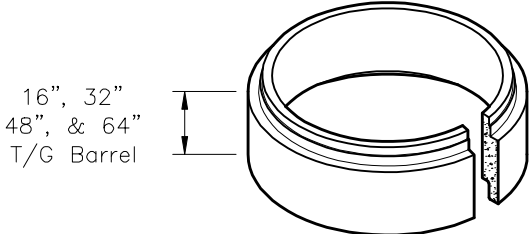

382SMH4DIA
4' DIAMETER MANHOLE

www.oldcastle-precast.com
 5900 East Division Street Phone (615) 453-6111
 Lebanon, Tennessee 37090 Fax (615) 453-6080

**ITEMS ARE SUBJECT TO CHANGE WITHOUT NOTICE.
 FOR DETAILS SEE REVERSE SIDE.**