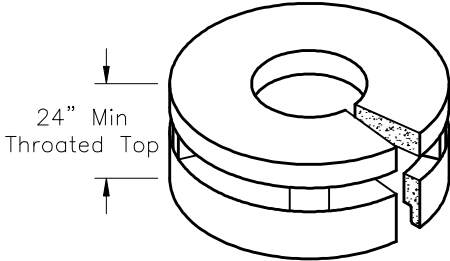

382SMH4DIA
4' DIAMETER MANHOLE

www.oldcastle-precast.com
 5900 East Division Street Phone (615) 453-6111
 Lebanon, Tennessee 37090 Fax (615) 453-6080

**ITEMS ARE SUBJECT TO CHANGE WITHOUT NOTICE.
 FOR DETAILS SEE REVERSE SIDE.**