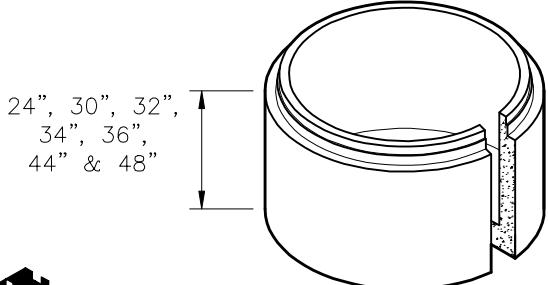

382SMH4DIA
4' DIAMETER MANHOLE

www.oldcastle-precast.com
 5900 East Division Street Phone (615) 453-6111
 Lebanon, Tennessee 37090 Fax (615) 453-6080

**ITEMS ARE SUBJECT TO CHANGE WITHOUT NOTICE.
 FOR DETAILS SEE REVERSE SIDE.**