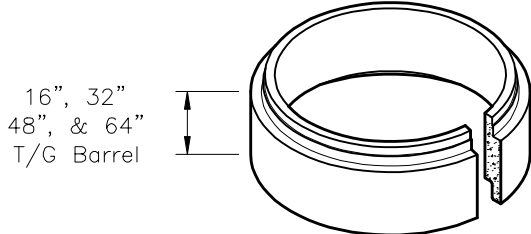

382SMH4DIA
4' DIAMETER MANHOLE

www.oldcastle-precast.com
 5900 East Division Street Phone (615) 453-6111
 Lebanon, Tennessee 37090 Fax (615) 453-6080

**ITEMS ARE SUBJECT TO CHANGE WITHOUT NOTICE.
 FOR DETAILS SEE REVERSE SIDE.**