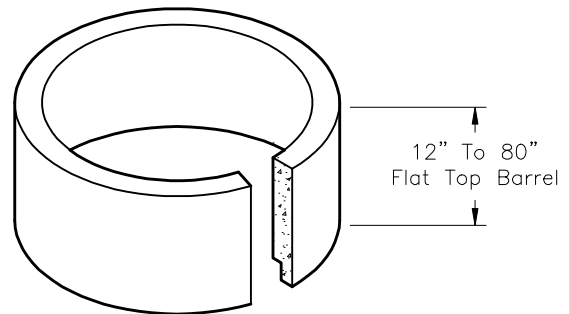

382SMH5DIA
5' DIAMETER MANHOLE

www.oldcastle-precast.com
 5900 East Division Street
 Lebanon, Tennessee 37090

Phone (615) 453-6111
 Fax (615) 453-6080

**ITEMS ARE SUBJECT TO CHANGE WITHOUT NOTICE.
 FOR DETAILS SEE REVERSE SIDE.**