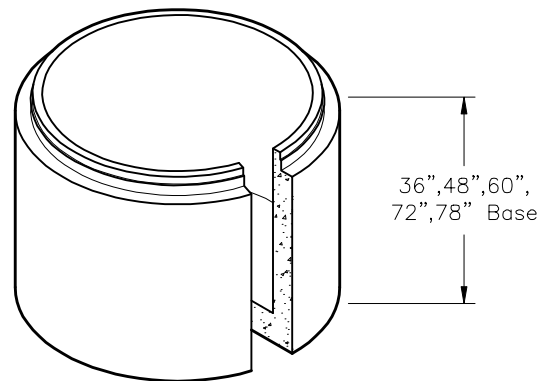

382SMH5DIA
5' DIAMETER MANHOLE

www.oldcastle-precast.com
 5900 East Division Street
 Lebanon, Tennessee 37090

Phone (615) 453-6111
 Fax (615) 453-6080

**ITEMS ARE SUBJECT TO CHANGE WITHOUT NOTICE.
 FOR DETAILS SEE REVERSE SIDE.**