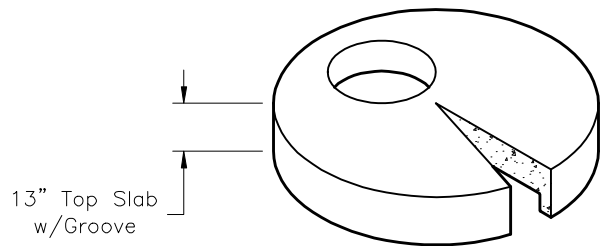

382SMH5DIA
5' DIAMETER MANHOLE

www.oldcastle-precast.com
 5900 East Division Street
 Lebanon, Tennessee 37090

Phone (615) 453-6111
 Fax (615) 453-6080

**ITEMS ARE SUBJECT TO CHANGE WITHOUT NOTICE.
 FOR DETAILS SEE REVERSE SIDE.**