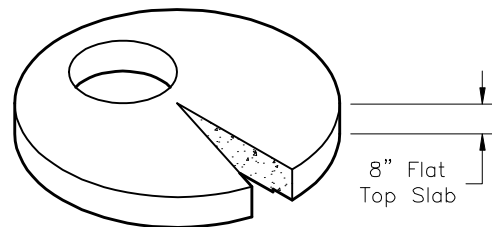

382SMH5DIA
5' DIAMETER MANHOLE

www.oldcastle-precast.com
 5900 East Division Street
 Lebanon, Tennessee 37090

Phone (615) 453-6111
 Fax (615) 453-6080

**ITEMS ARE SUBJECT TO CHANGE WITHOUT NOTICE.
 FOR DETAILS SEE REVERSE SIDE.**