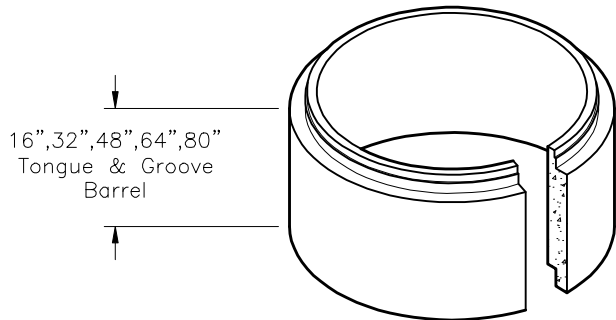

382SMH5DIA
5' DIAMETER MANHOLE

www.oldcastle-precast.com
 5900 East Division Street
 Lebanon, Tennessee 37090

Phone (615) 453-6111
 Fax (615) 453-6080

**ITEMS ARE SUBJECT TO CHANGE WITHOUT NOTICE.
 FOR DETAILS SEE REVERSE SIDE.**