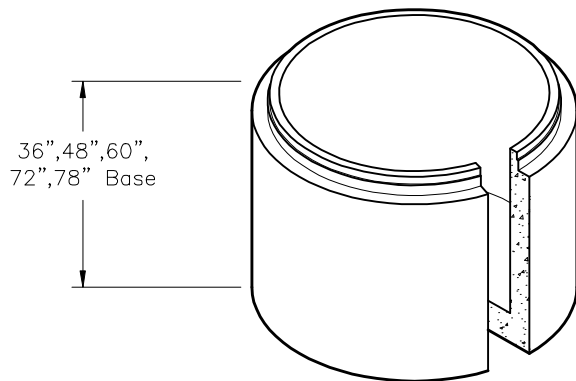

382SMH5DIA
5' DIAMETER MANHOLE

www.oldcastle-precast.com
 5900 East Division Street
 Lebanon, Tennessee 37090

Phone (615) 453-6111
 Fax (615) 453-6080

**ITEMS ARE SUBJECT TO CHANGE WITHOUT NOTICE.
 FOR DETAILS SEE REVERSE SIDE.**